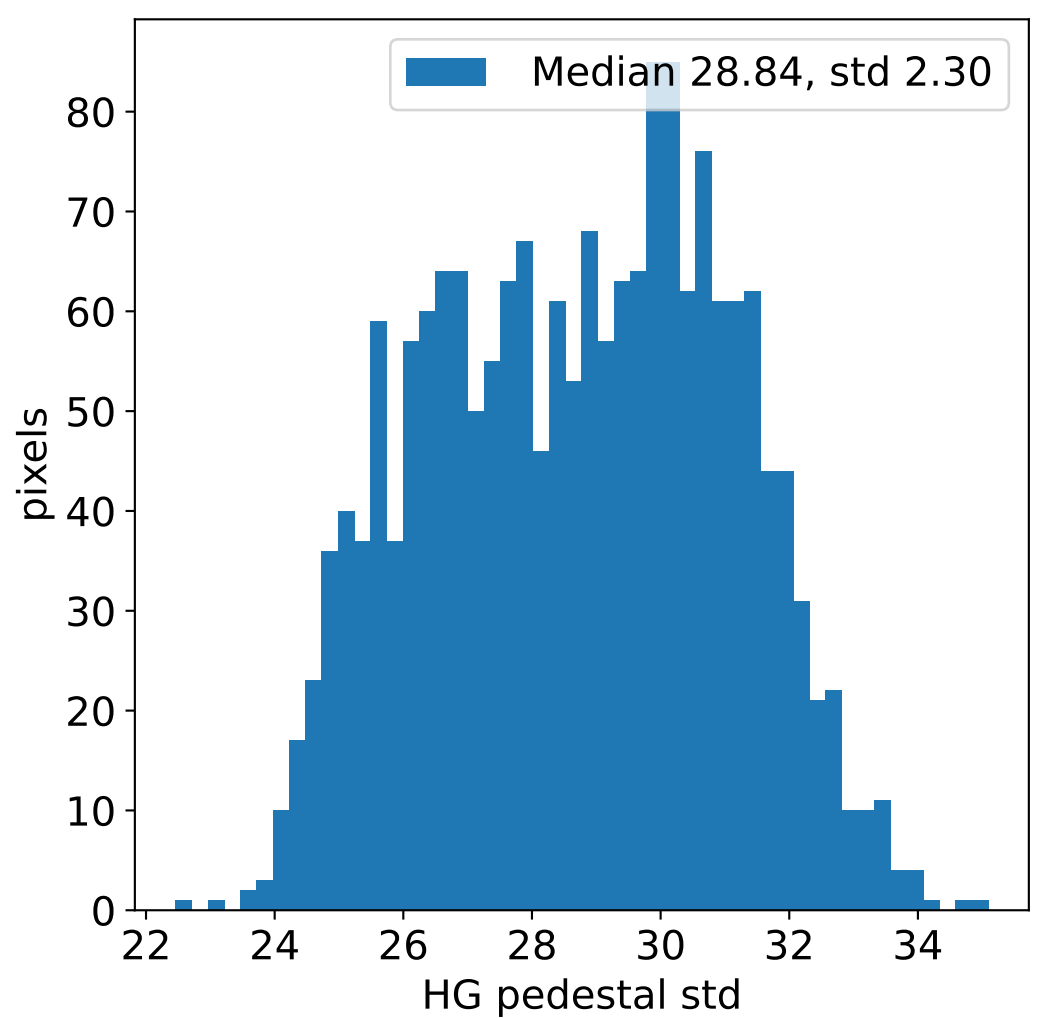

Run 14046, integration on 12 samples

Run 14046, pixel 0

Run 14046, pixel 0