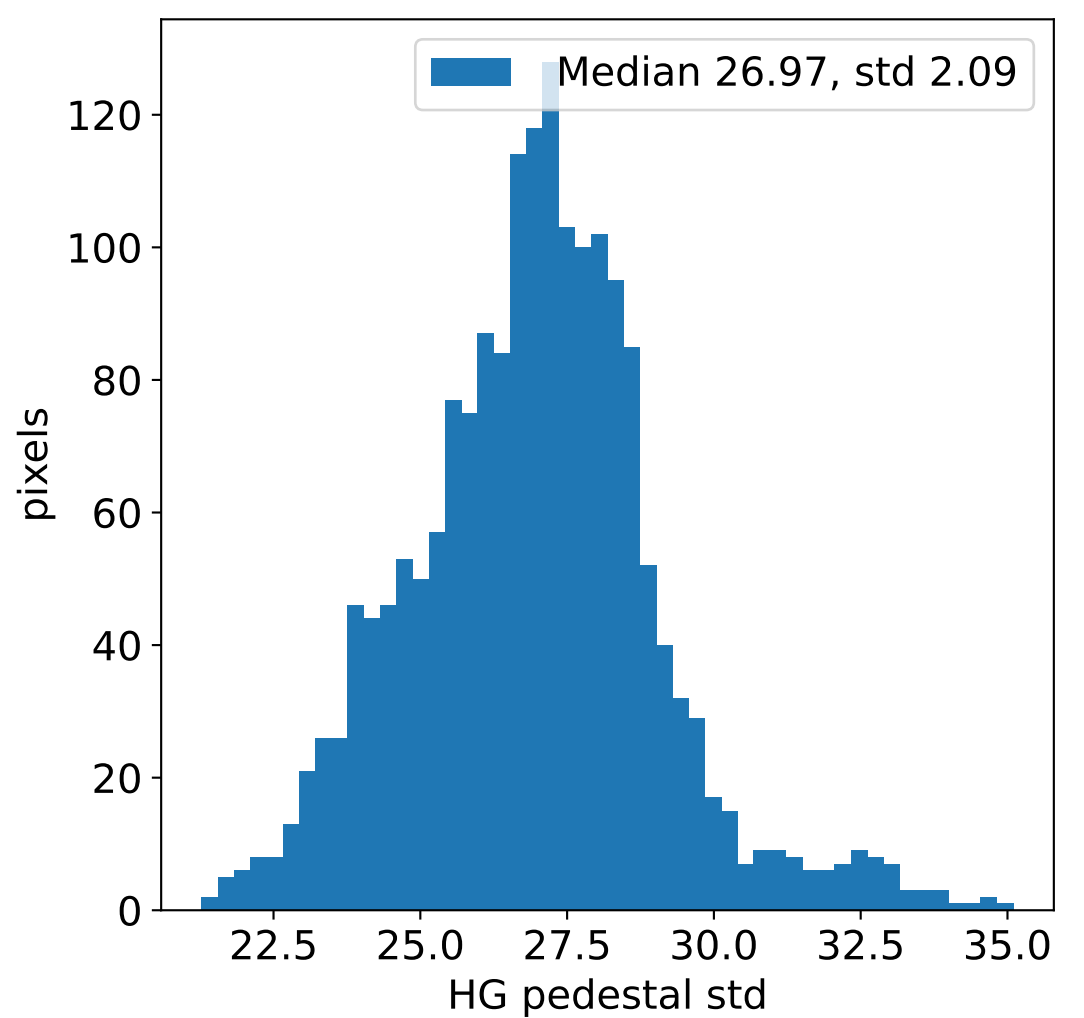

Run 14198, integration on 12 samples

Run 14198, pixel 0

Run 14198, pixel 0