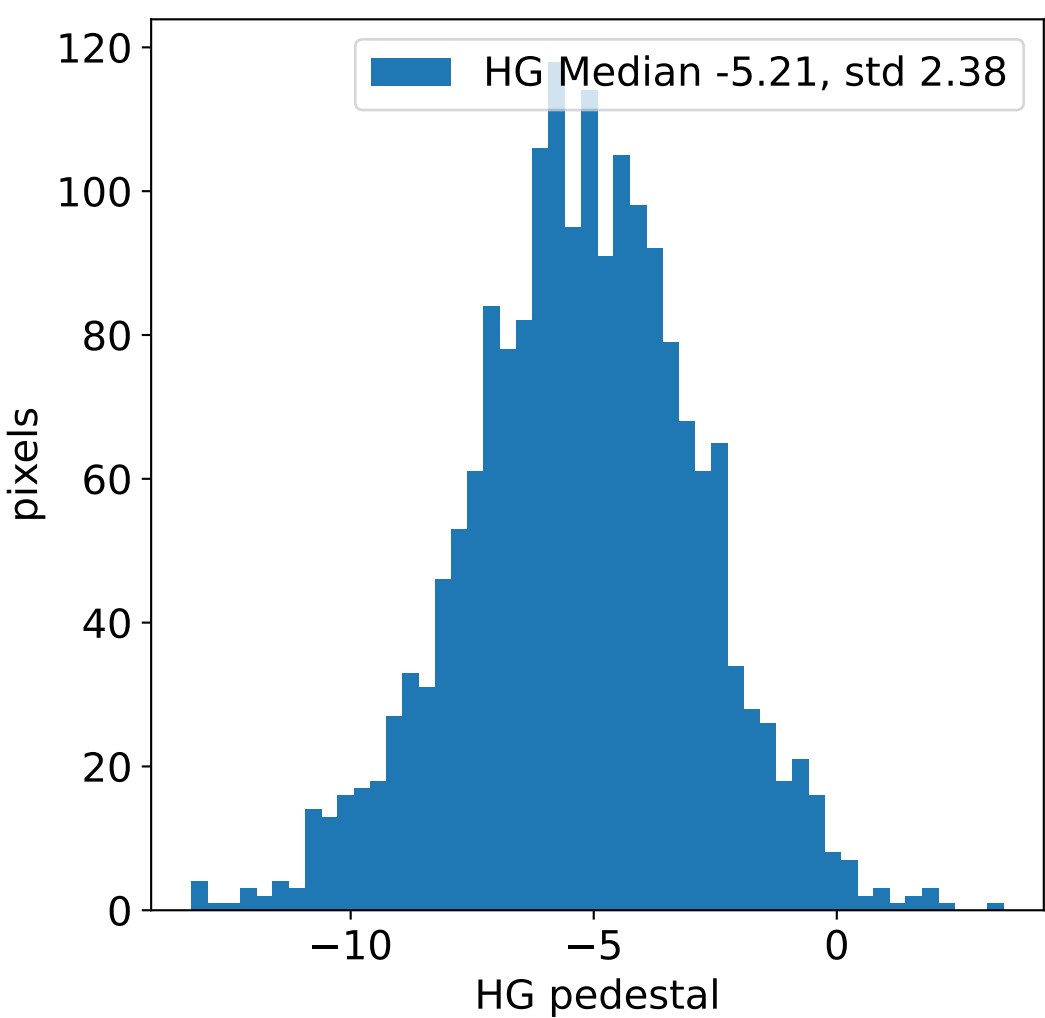

Run 14198, integration on 12 samples

Run 14198, pixel 0

Run 14198, pixel 0