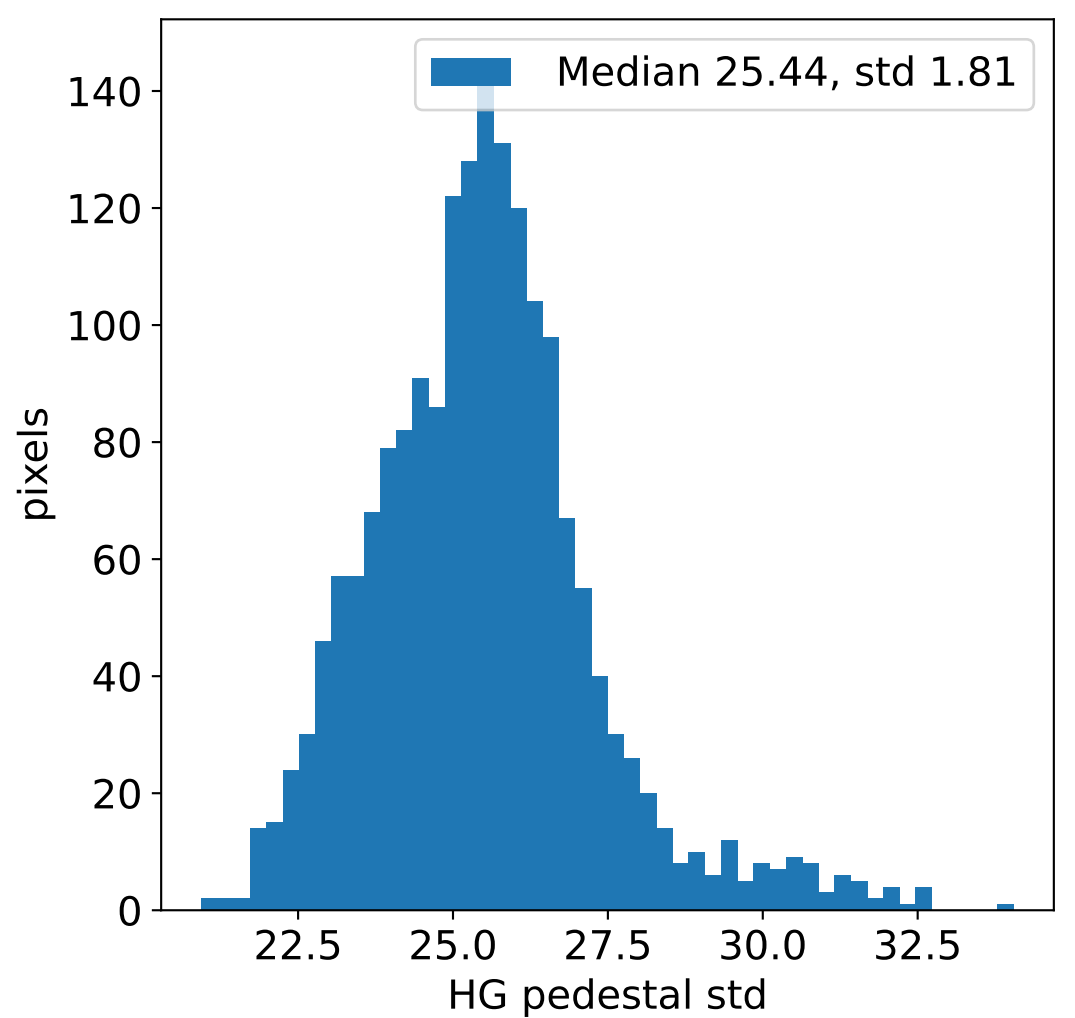

Run 14261, integration on 12 samples

Run 14261, pixel 0

Run 14261, pixel 0