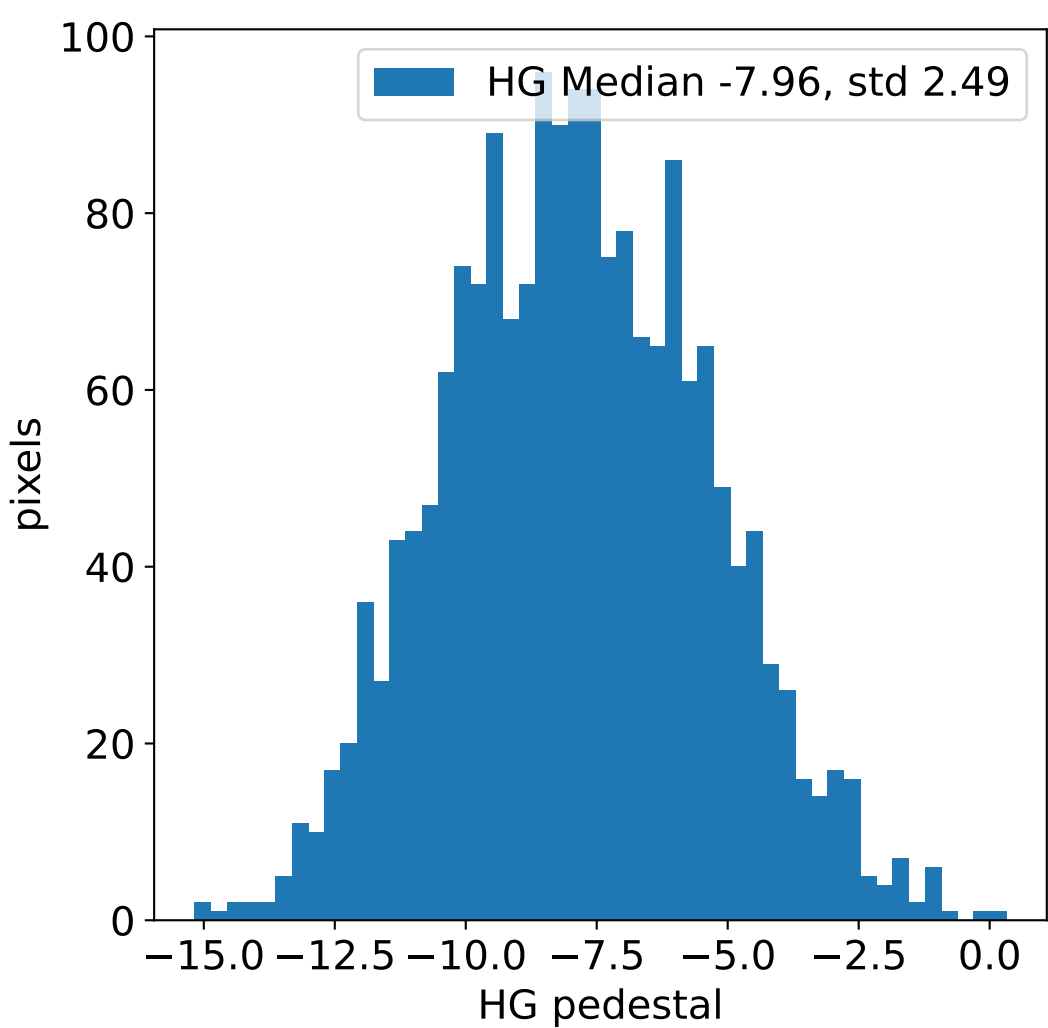

Run 14458, integration on 12 samples

Run 14458, pixel 0

Run 14458, pixel 0