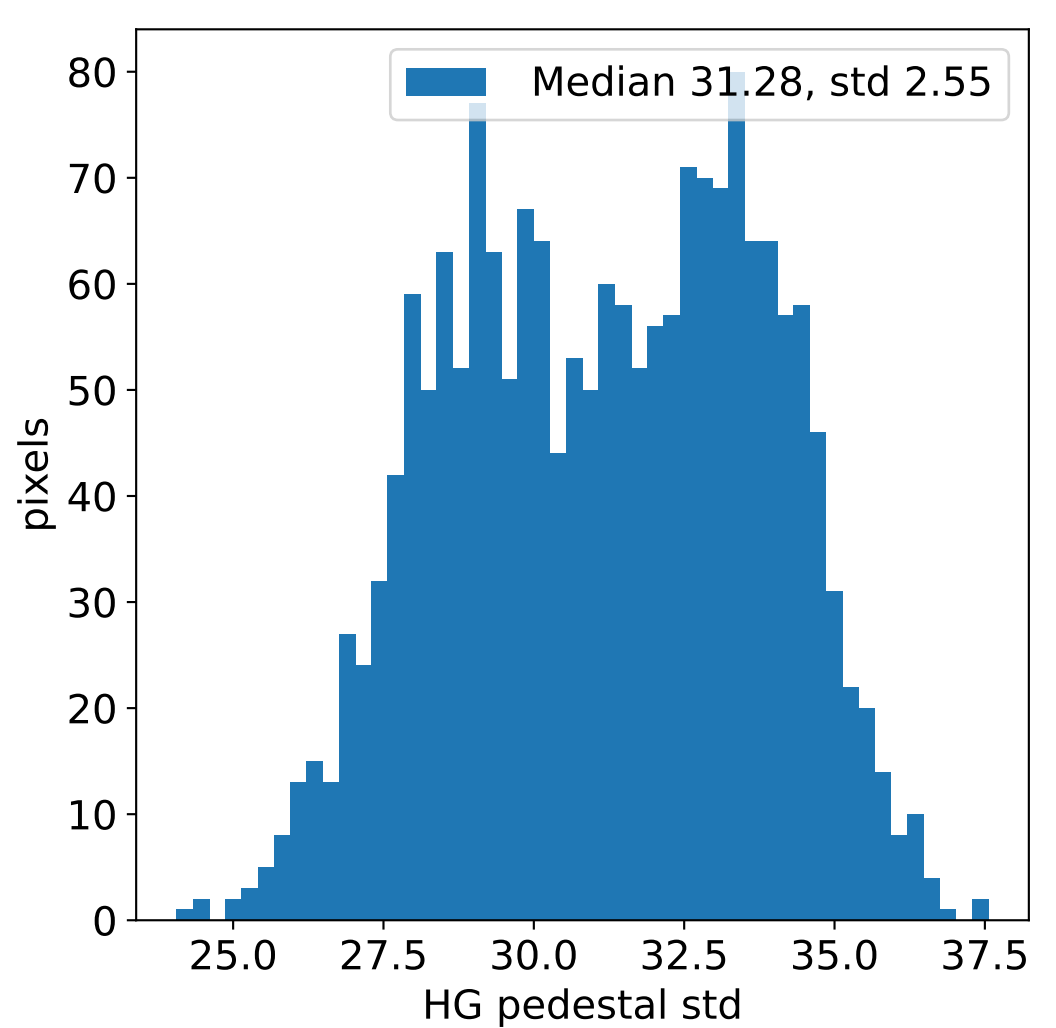

Run 14458, integration on 12 samples

Run 14458, pixel 0

Run 14458, pixel 0