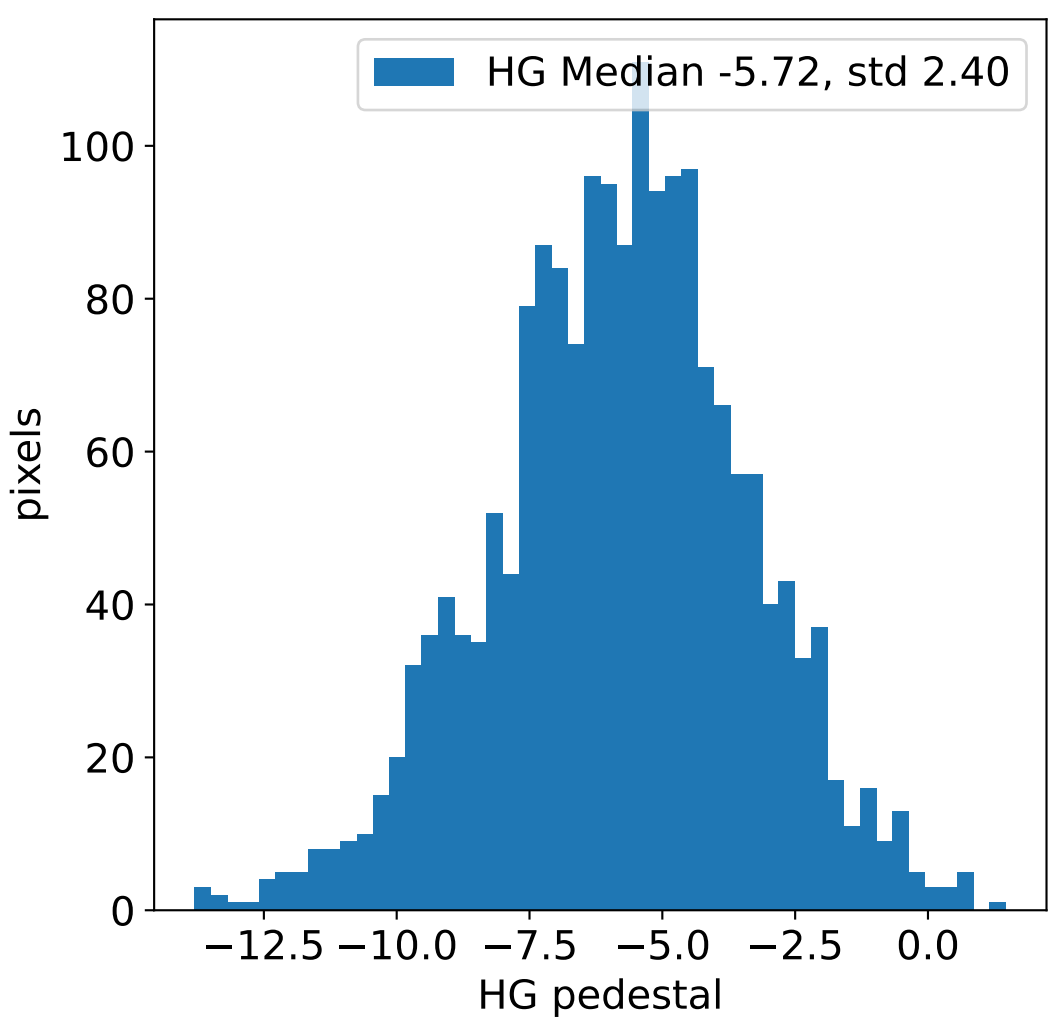

Run 14493, integration on 12 samples

Run 14493, pixel 0

Run 14493, pixel 0