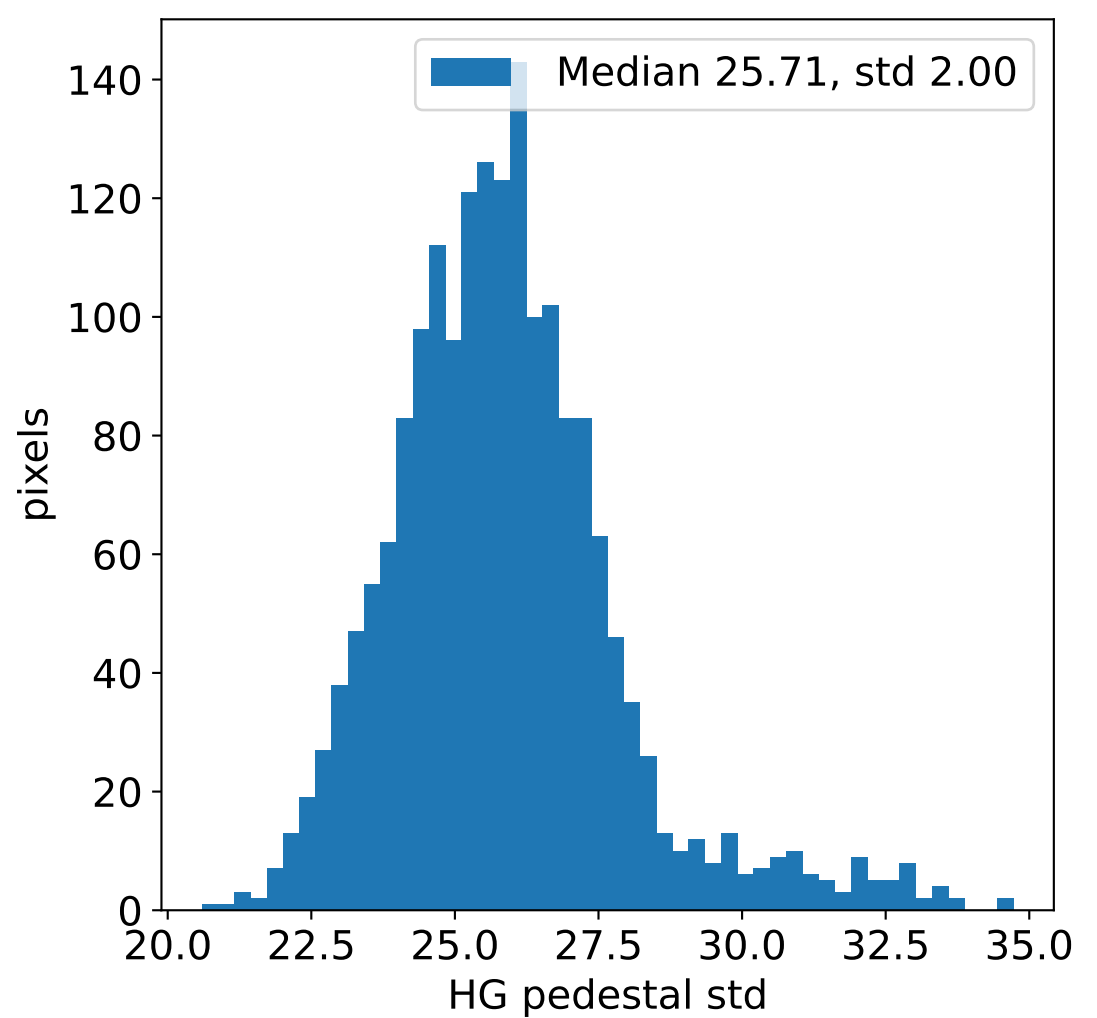

Run 14493, integration on 12 samples

Run 14493, pixel 0

Run 14493, pixel 0