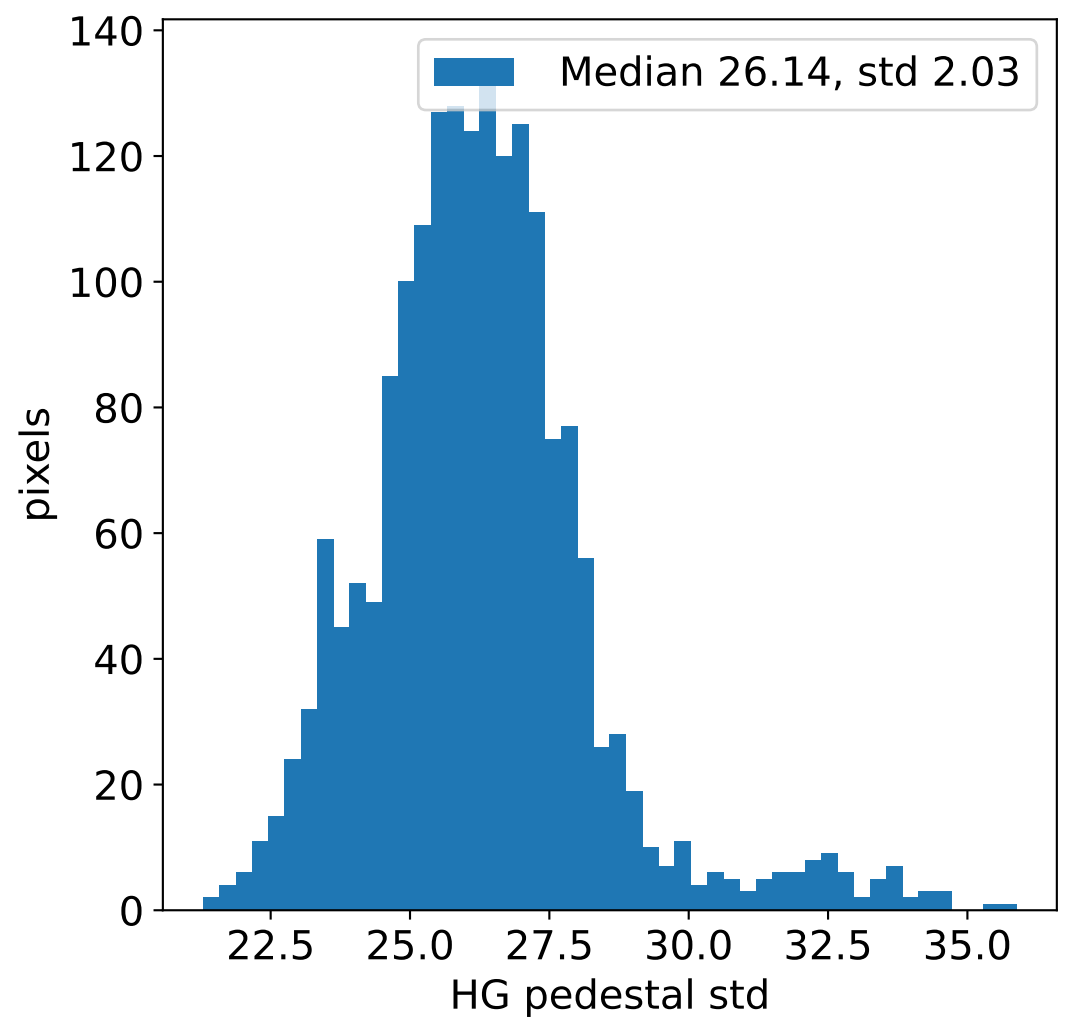

Run 14499, integration on 12 samples

Run 14499, pixel 0

Run 14499, pixel 0