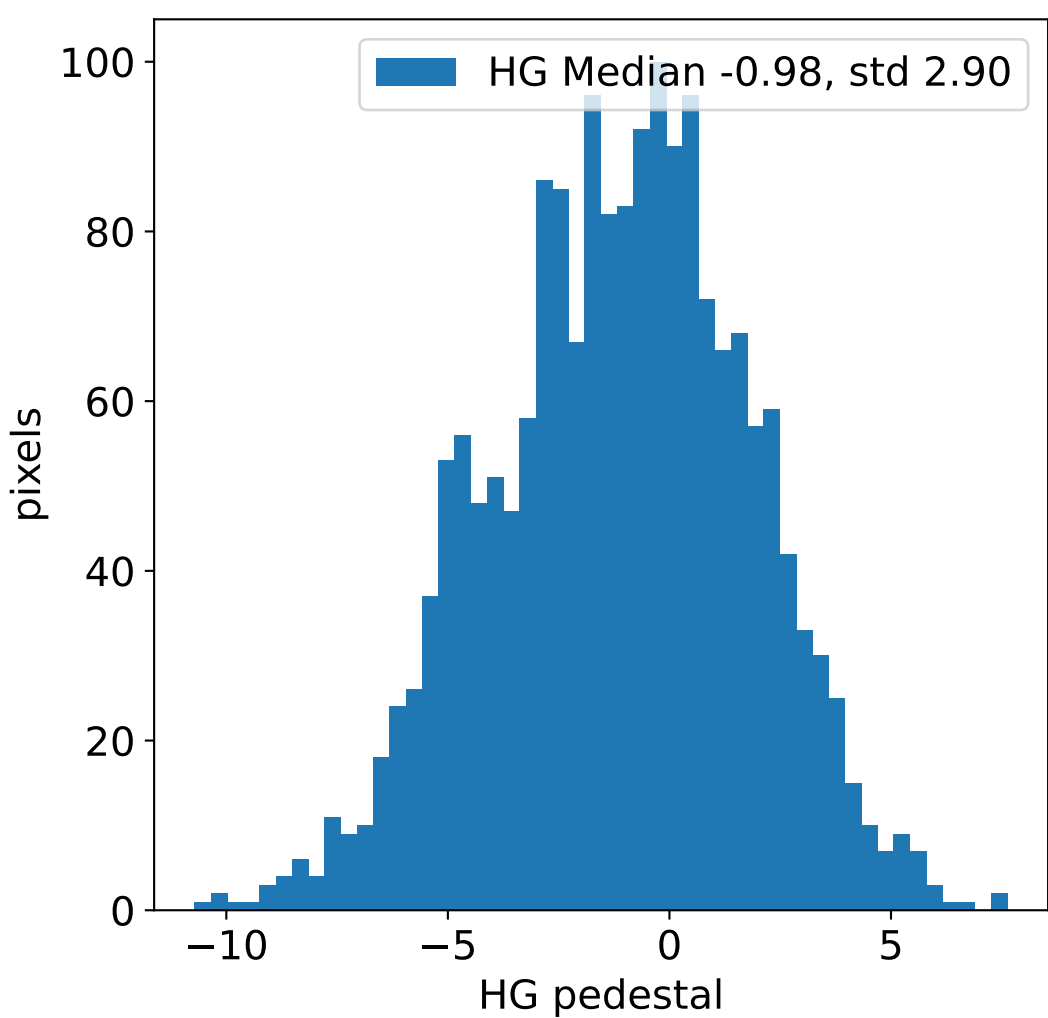

Run 14499, integration on 12 samples

Run 14499, pixel 0

Run 14499, pixel 0