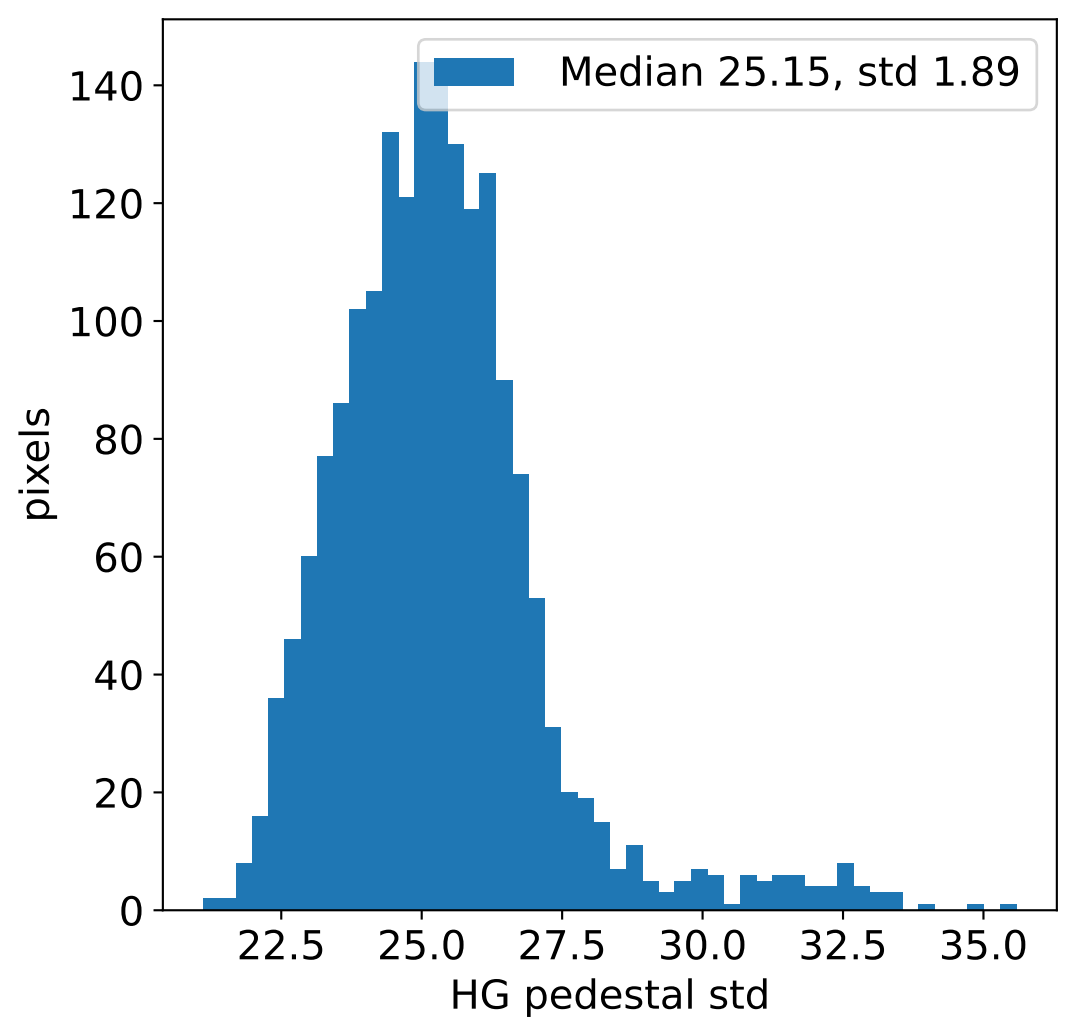

Run 14576, integration on 12 samples

Run 14576, pixel 0

Run 14576, pixel 0