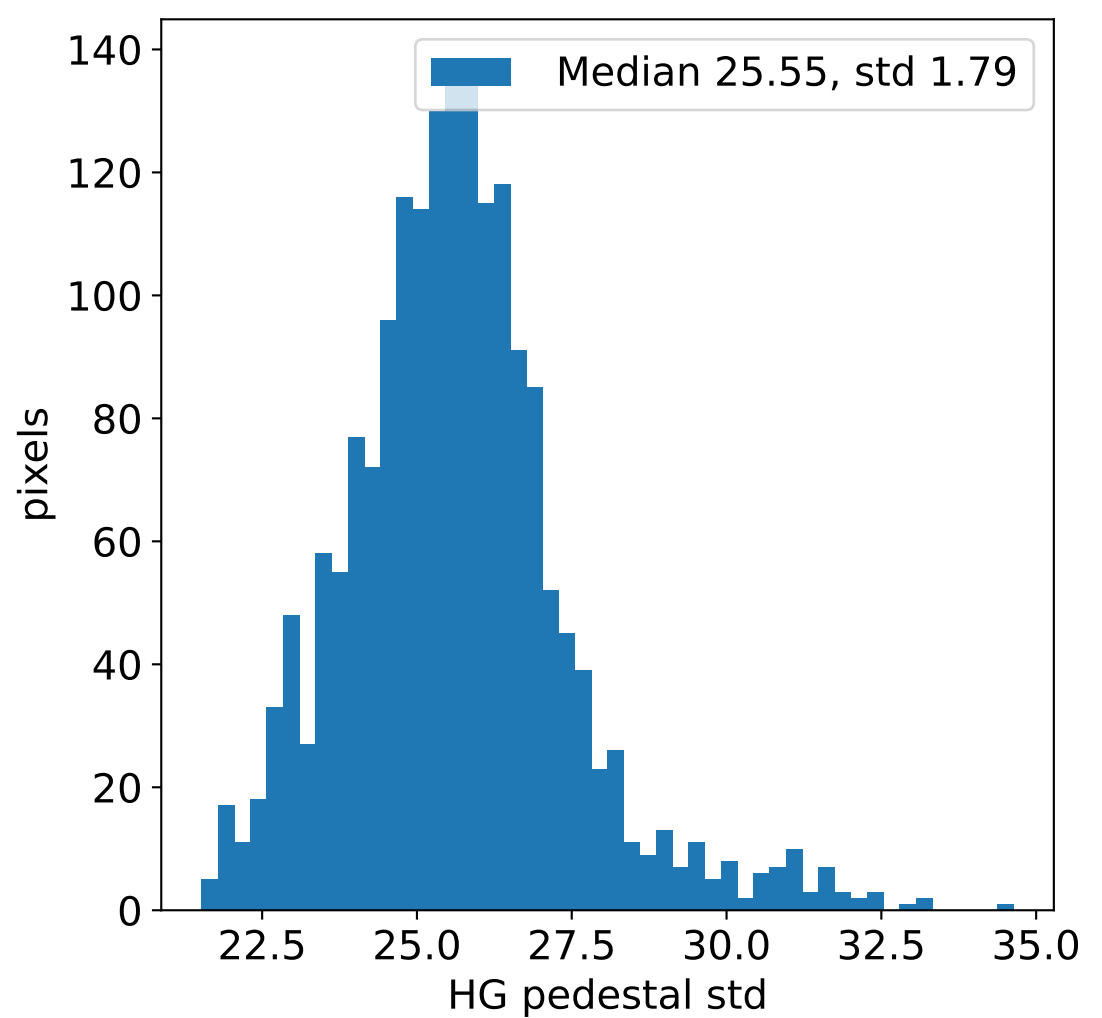

Run 14716, integration on 12 samples

Run 14716, pixel 0

Run 14716, pixel 0