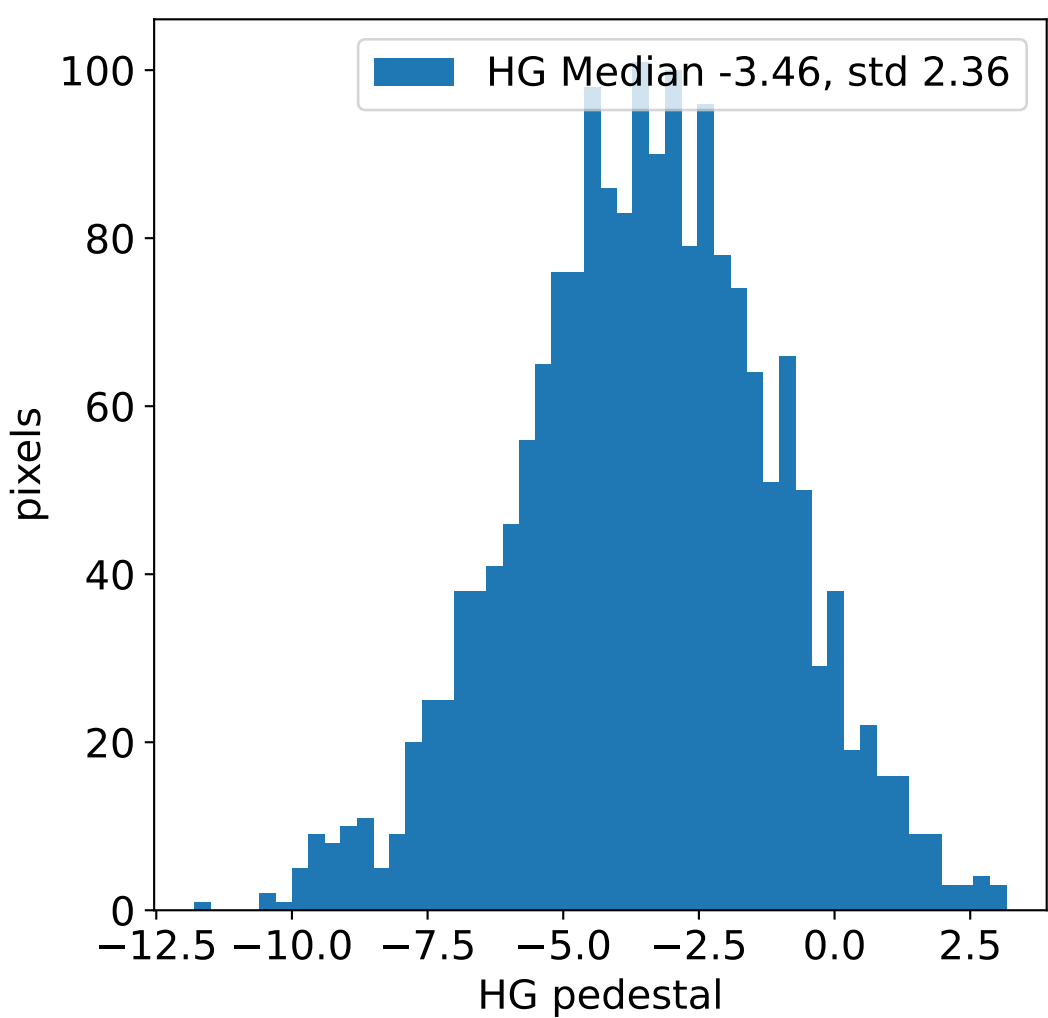

Run 14716, integration on 12 samples

Run 14716, pixel 0

Run 14716, pixel 0