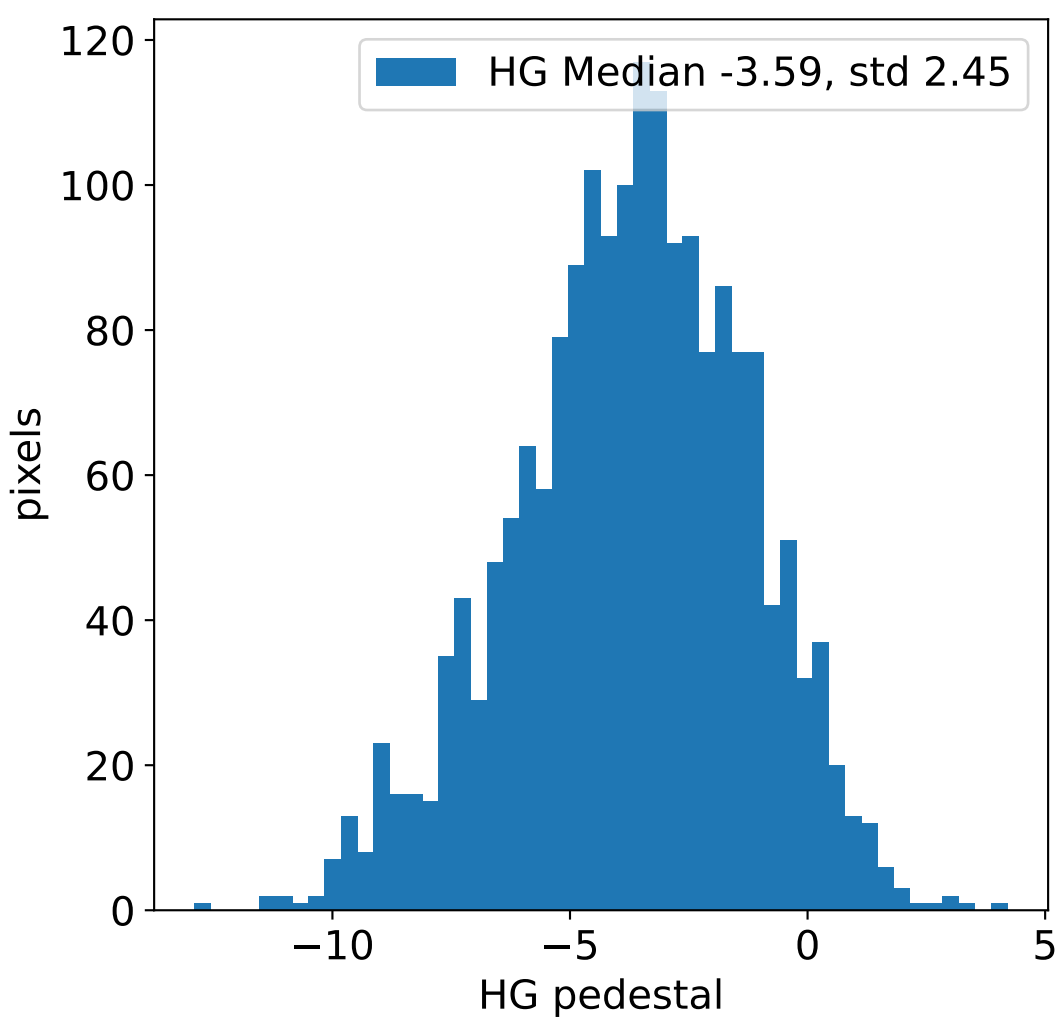

Run 14734, integration on 12 samples

Run 14734, pixel 0

Run 14734, pixel 0