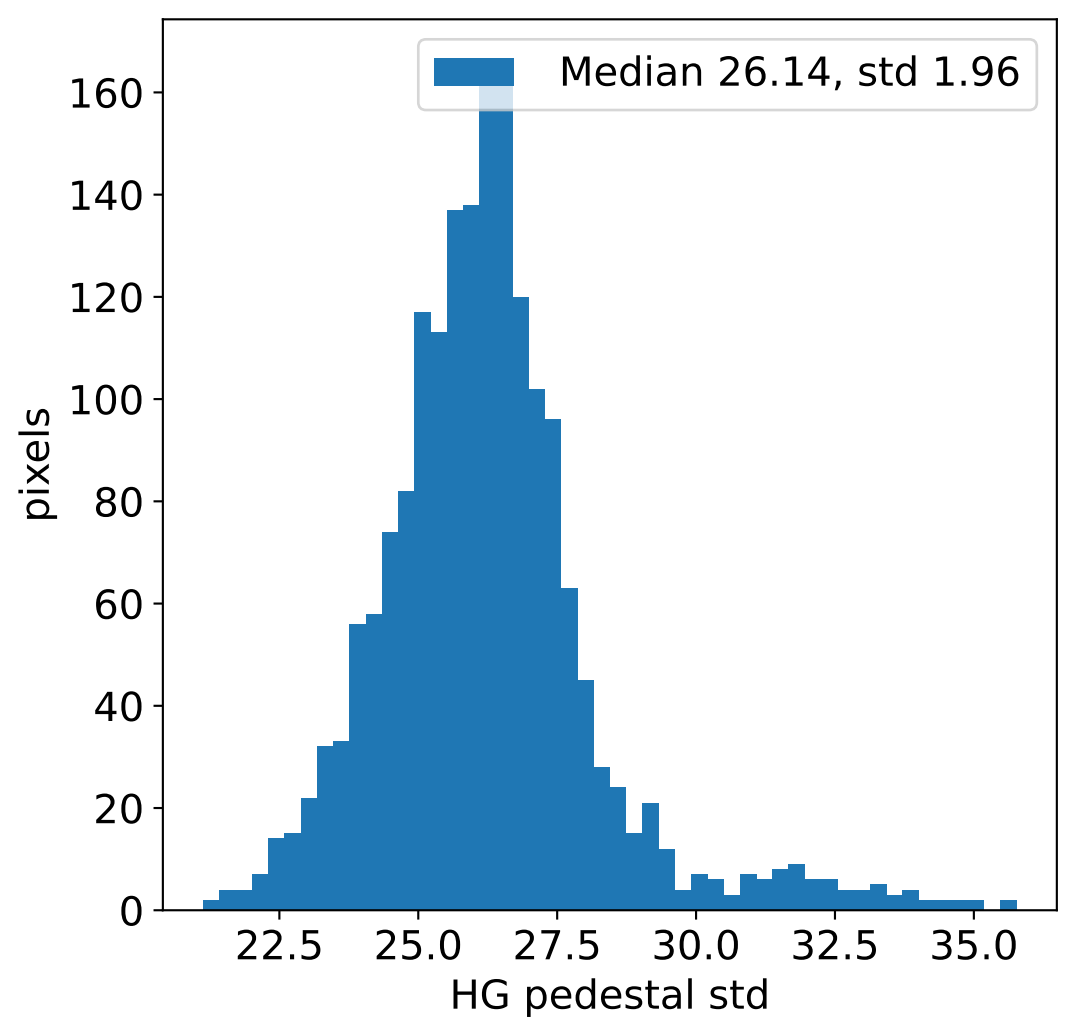

Run 14734, integration on 12 samples

Run 14734, pixel 0

Run 14734, pixel 0