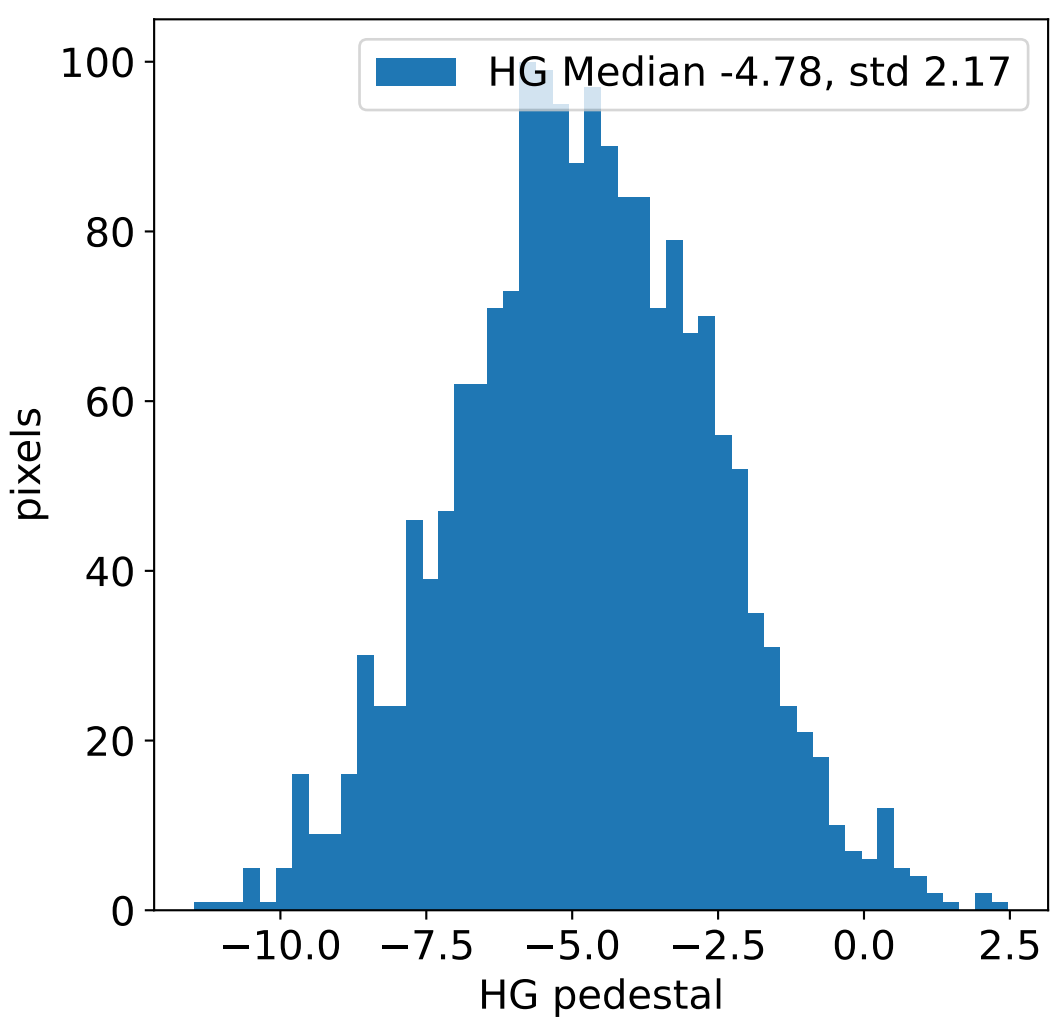

Run 14964, integration on 12 samples

Run 14964, pixel 0

Run 14964, pixel 0