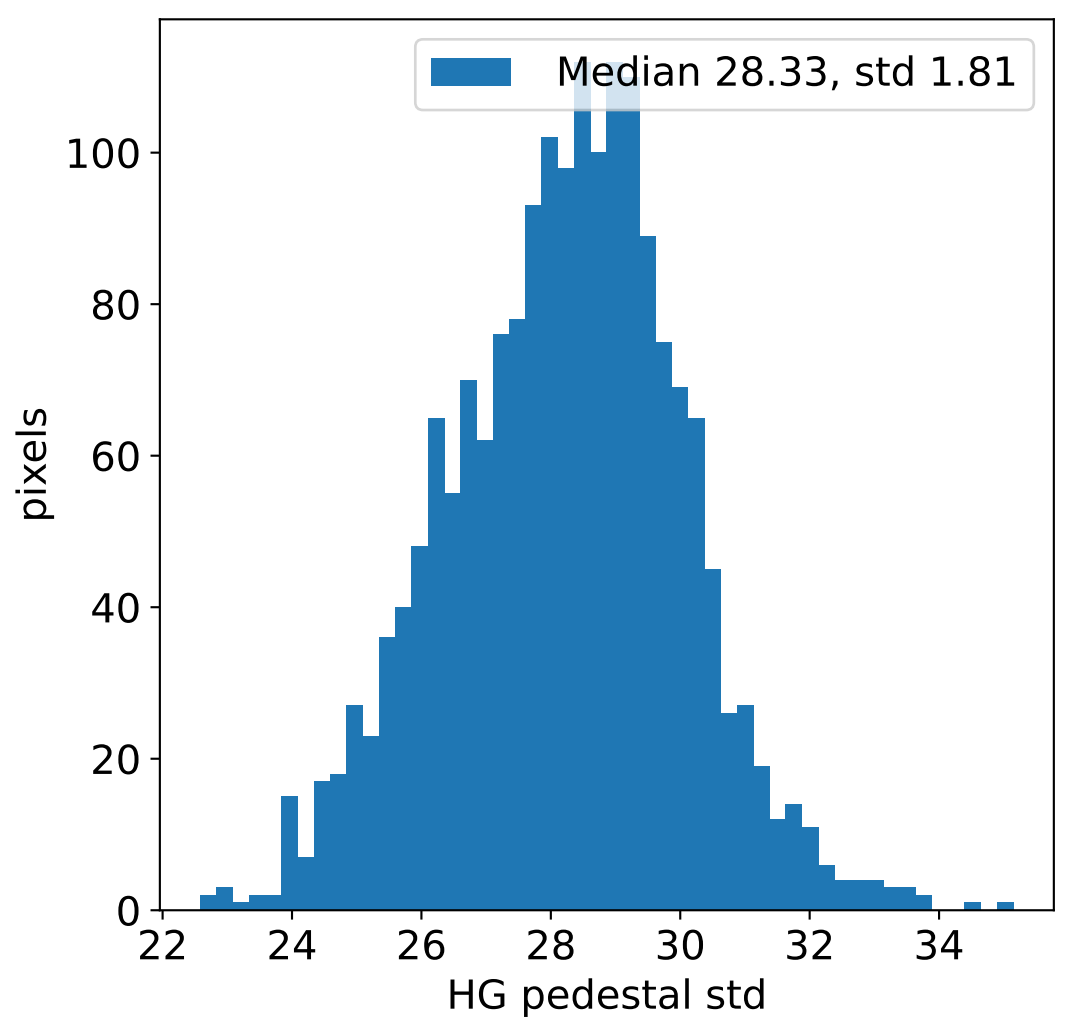

Run 14964, integration on 12 samples

Run 14964, pixel 0

Run 14964, pixel 0