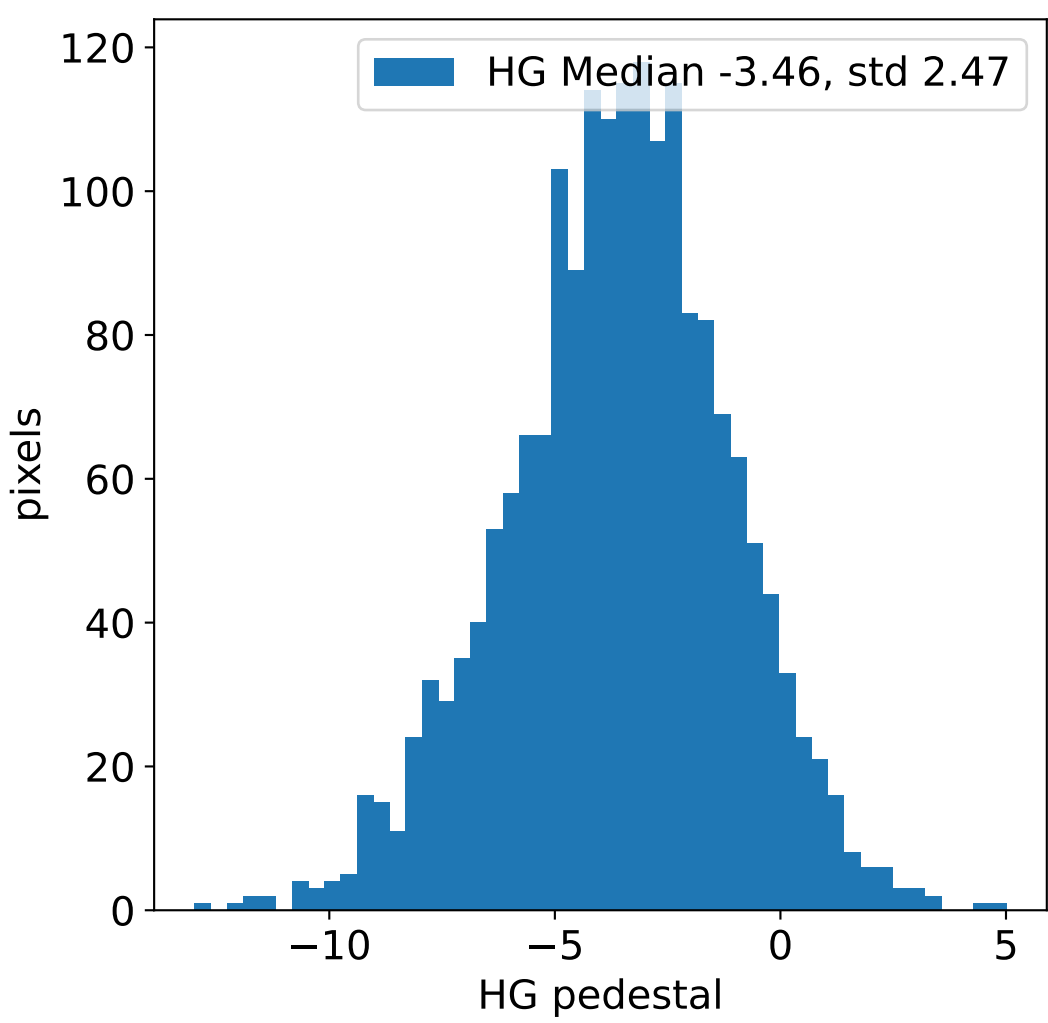

Run 14965, integration on 12 samples

Run 14965, pixel 0

Run 14965, pixel 0