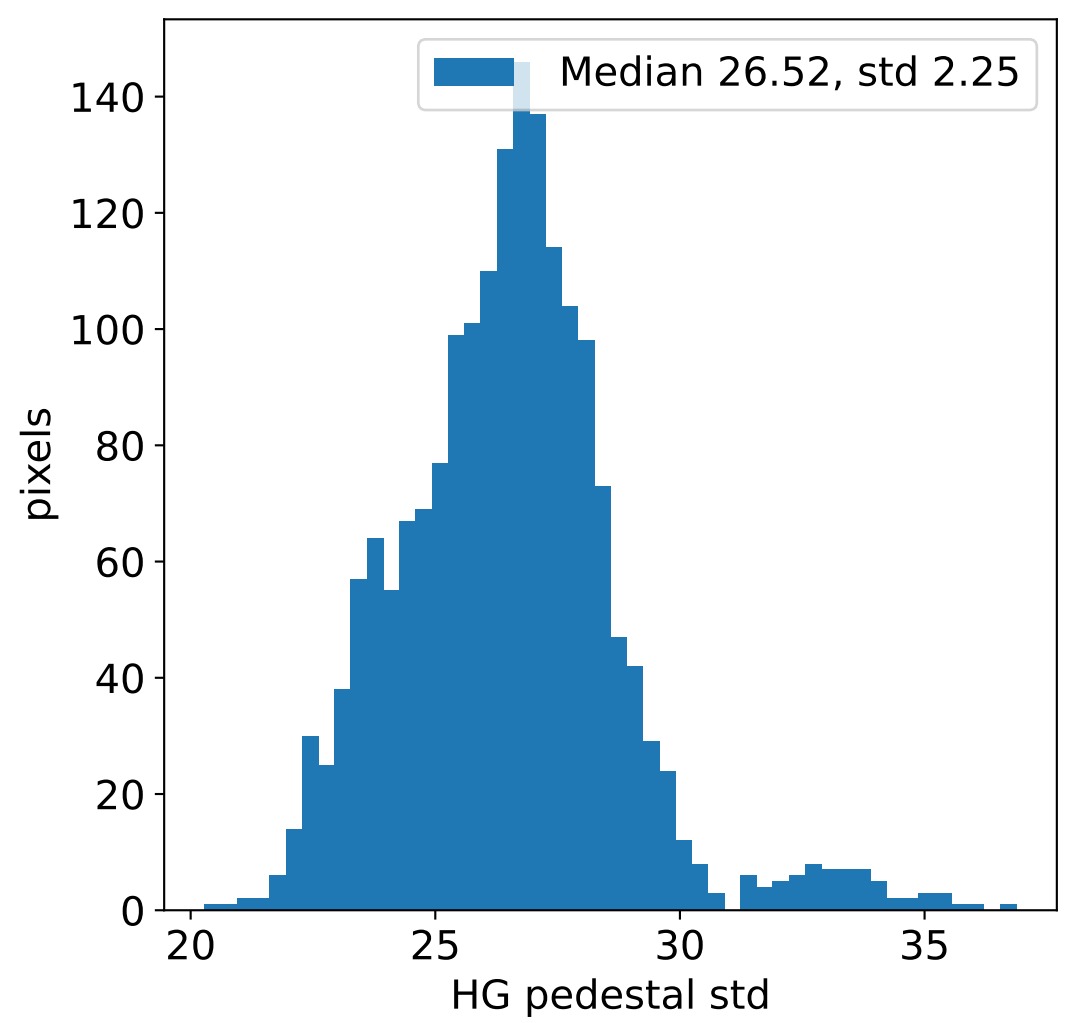

Run 14965, integration on 12 samples

Run 14965, pixel 0

Run 14965, pixel 0