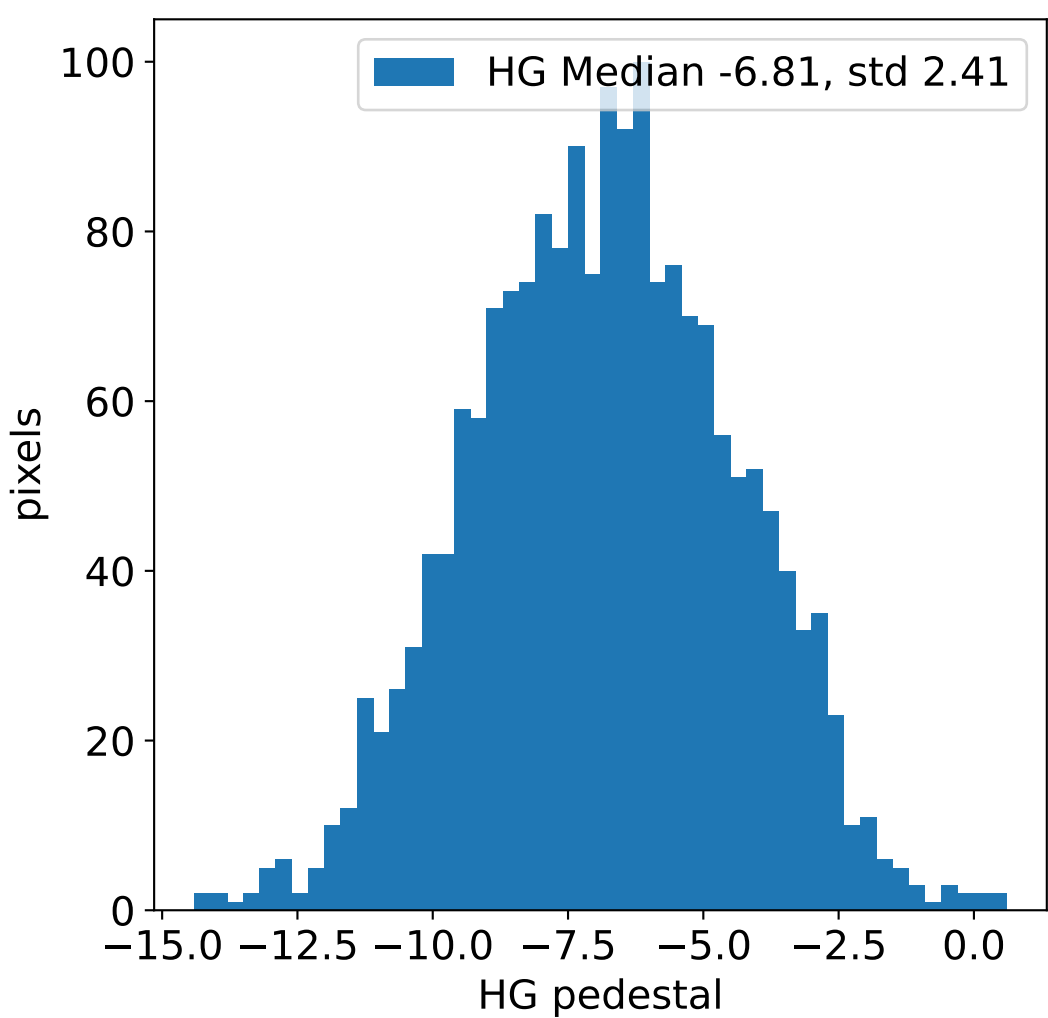

Run 14995, integration on 12 samples

Run 14995, pixel 0

Run 14995, pixel 0