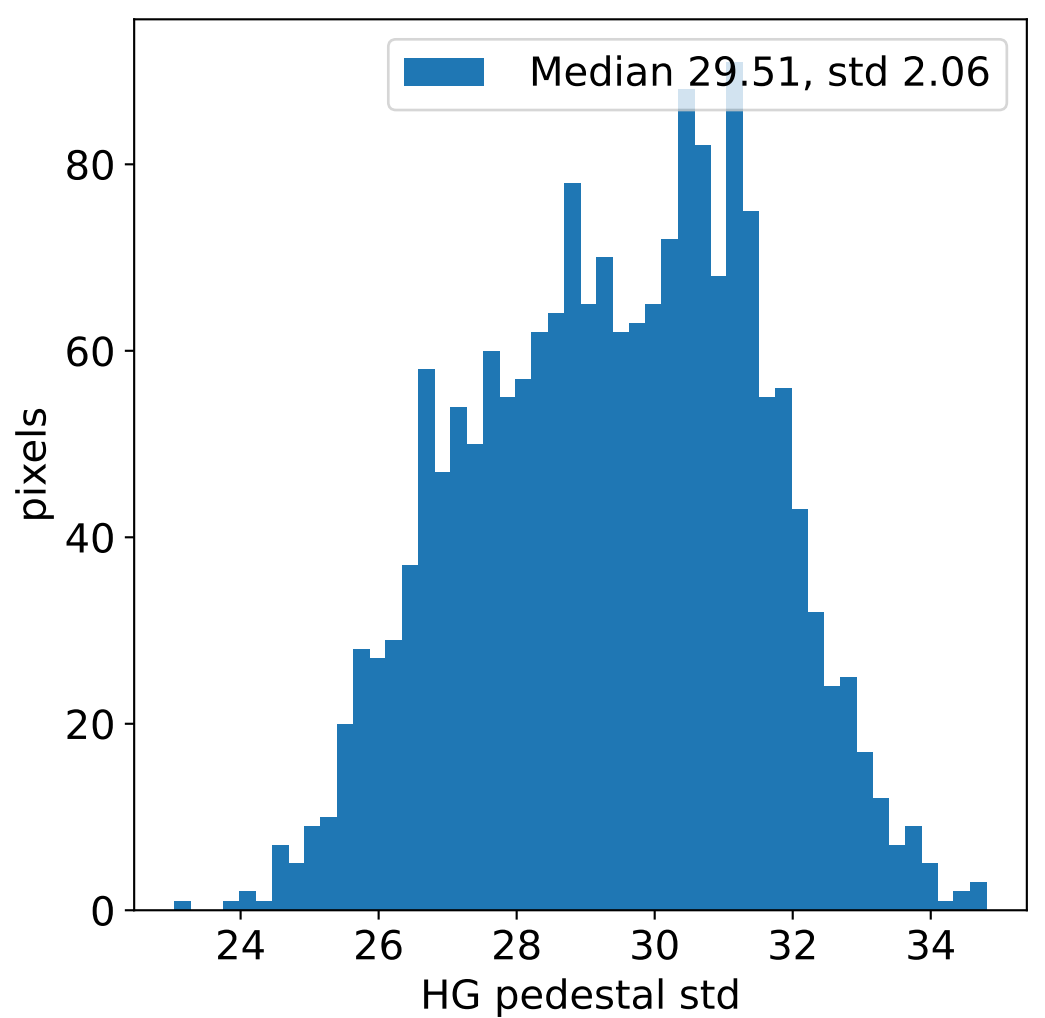

Run 14995, integration on 12 samples

Run 14995, pixel 0

Run 14995, pixel 0