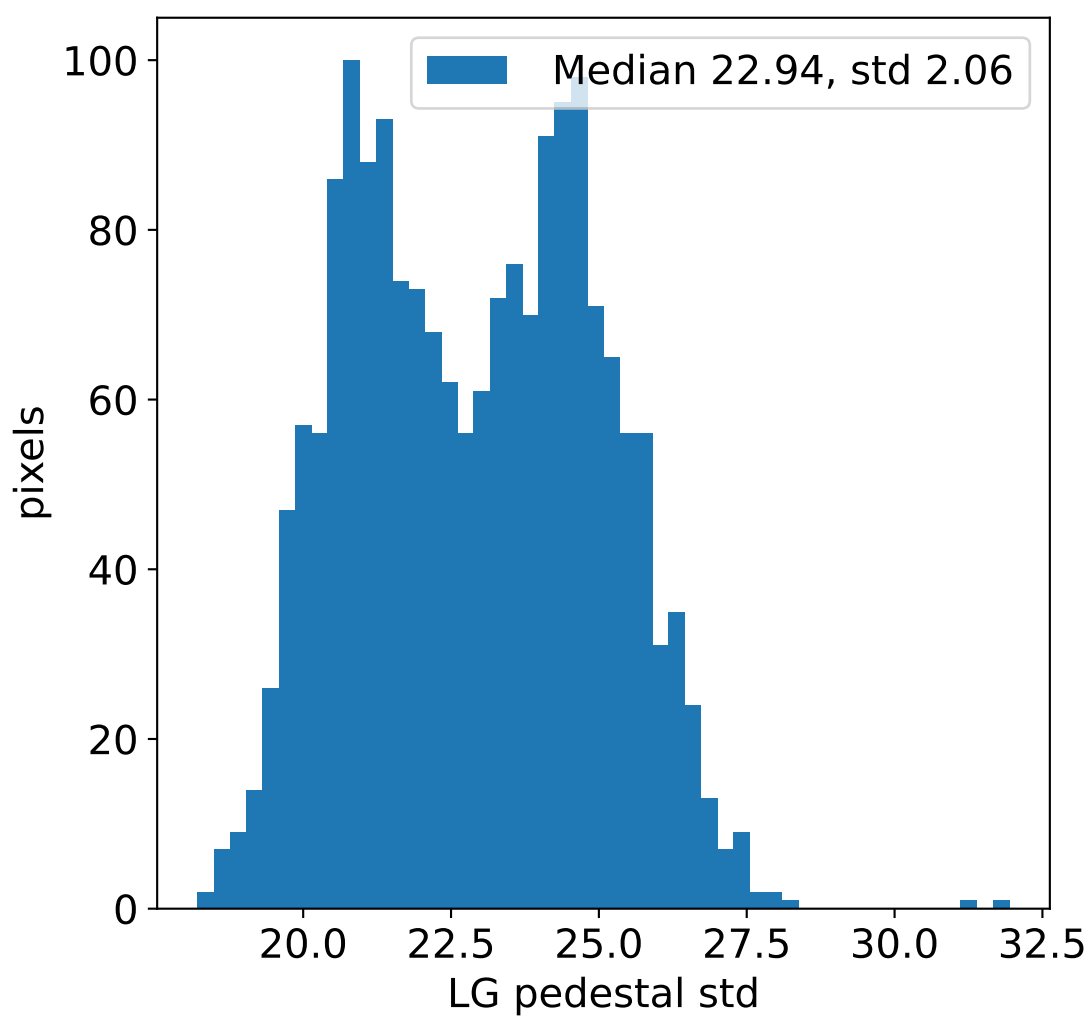

Run 14995, integration on 12 samples

Run 14995, pixel 0

Run 14995, pixel 0