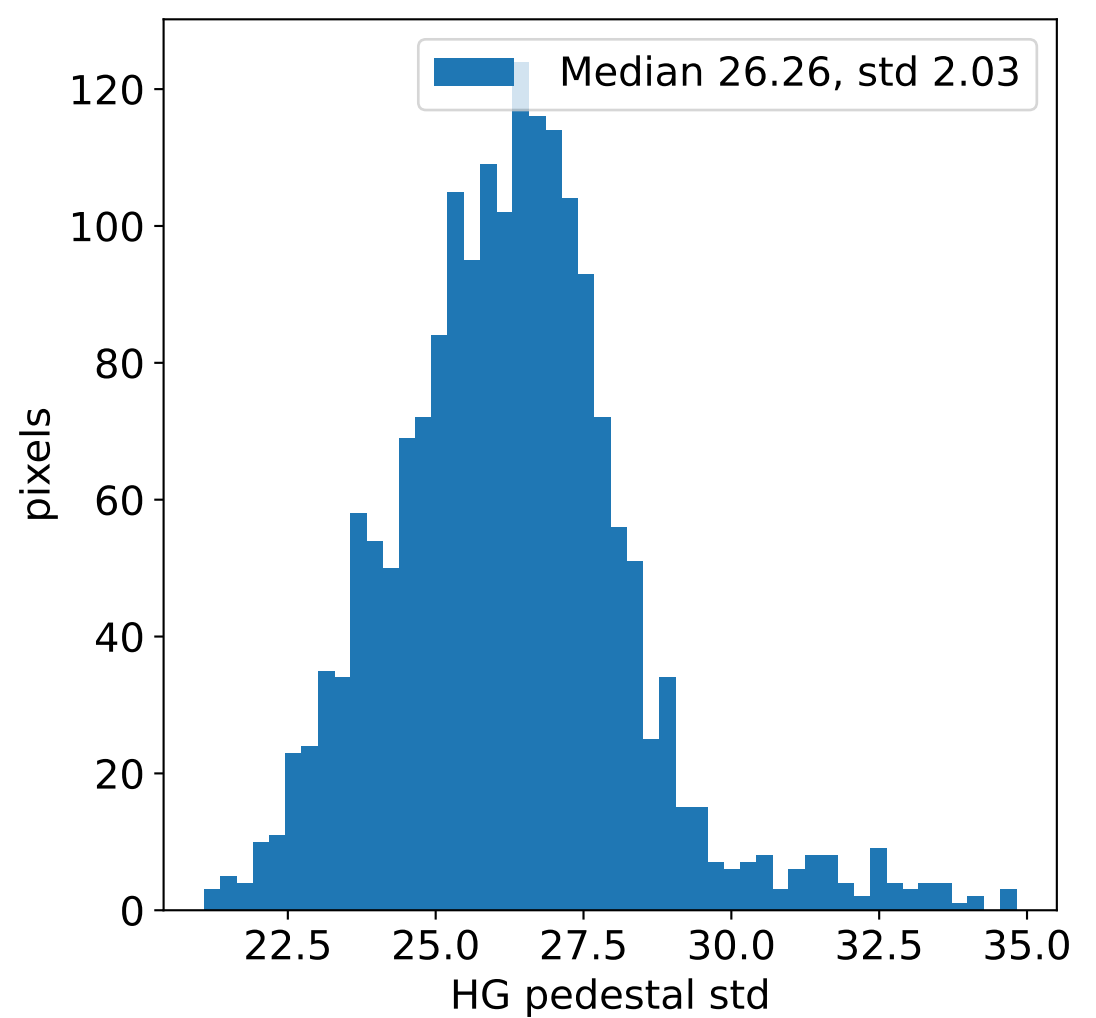

Run 15245, integration on 12 samples

Run 15245, pixel 0