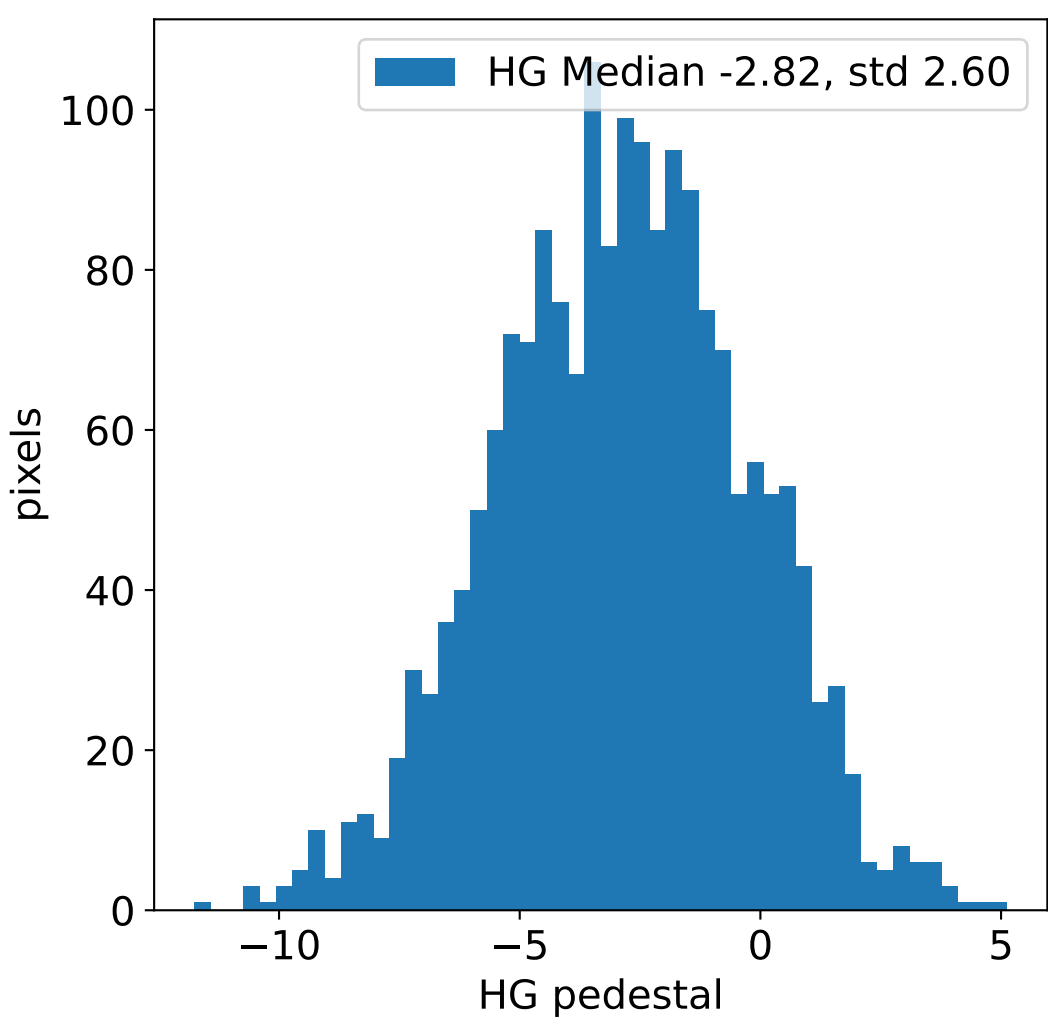

Run 15245, integration on 12 samples

Run 15245, pixel 0