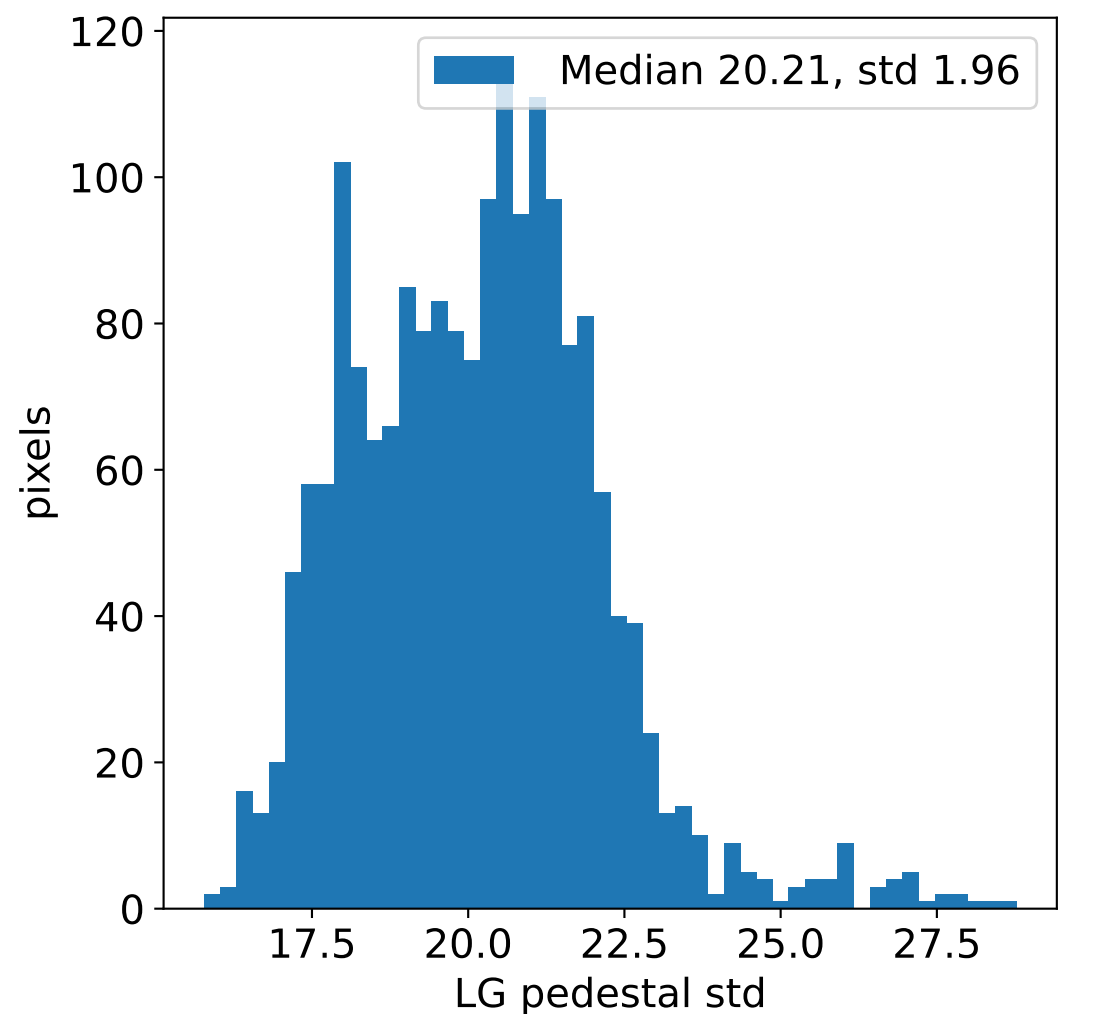

Run 15245, integration on 12 samples

Run 15245, pixel 0