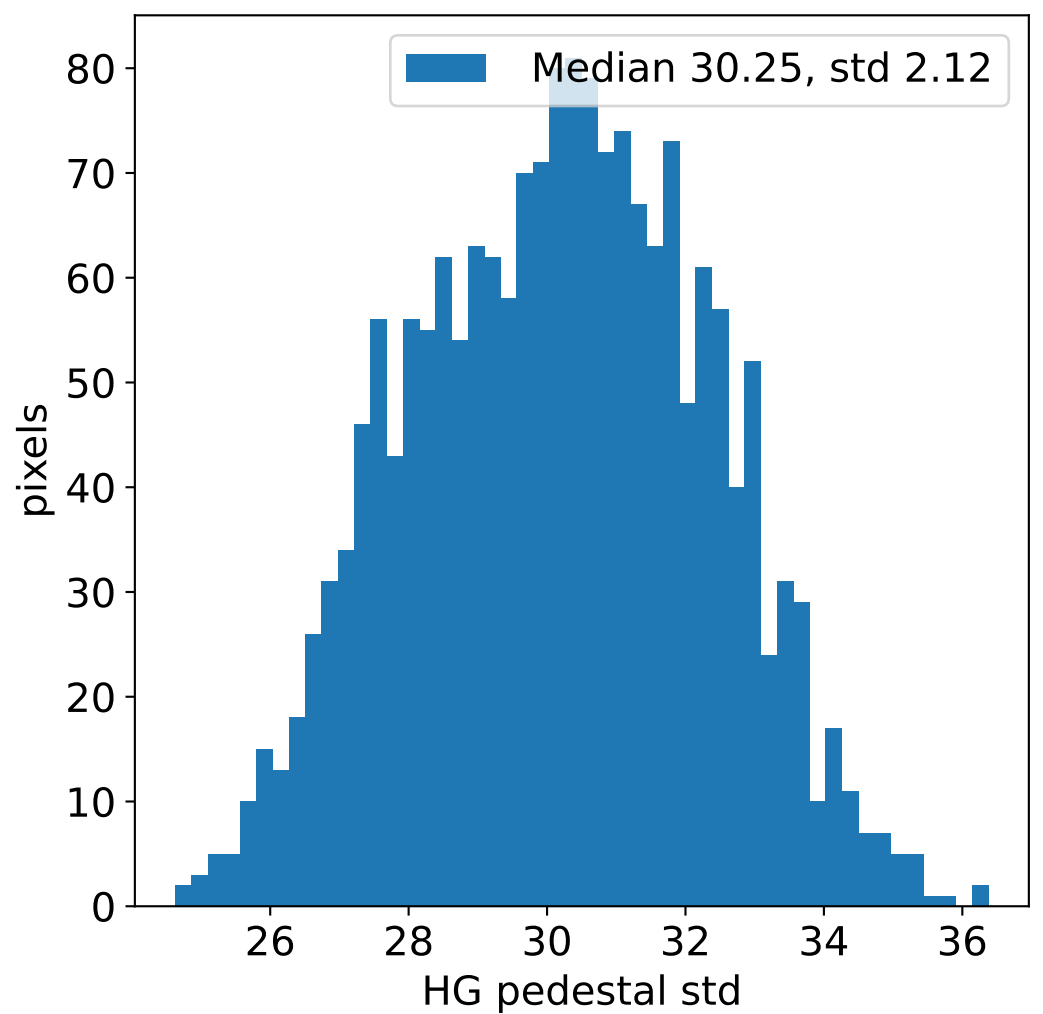

Run 15247, integration on 12 samples

Run 15247, pixel 0

Run 15247, pixel 0