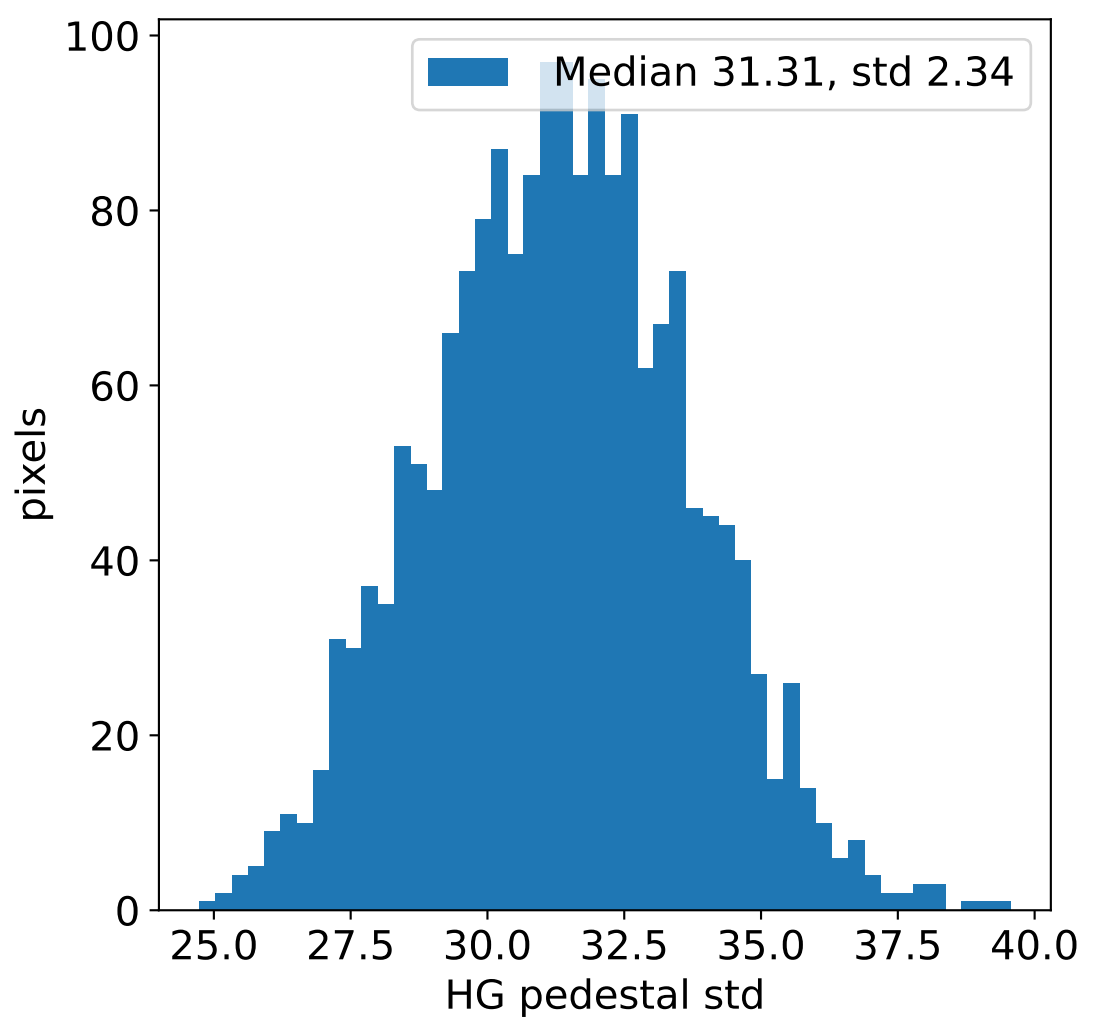

Run 15274, integration on 12 samples

Run 15274, pixel 0

Run 15274, pixel 0