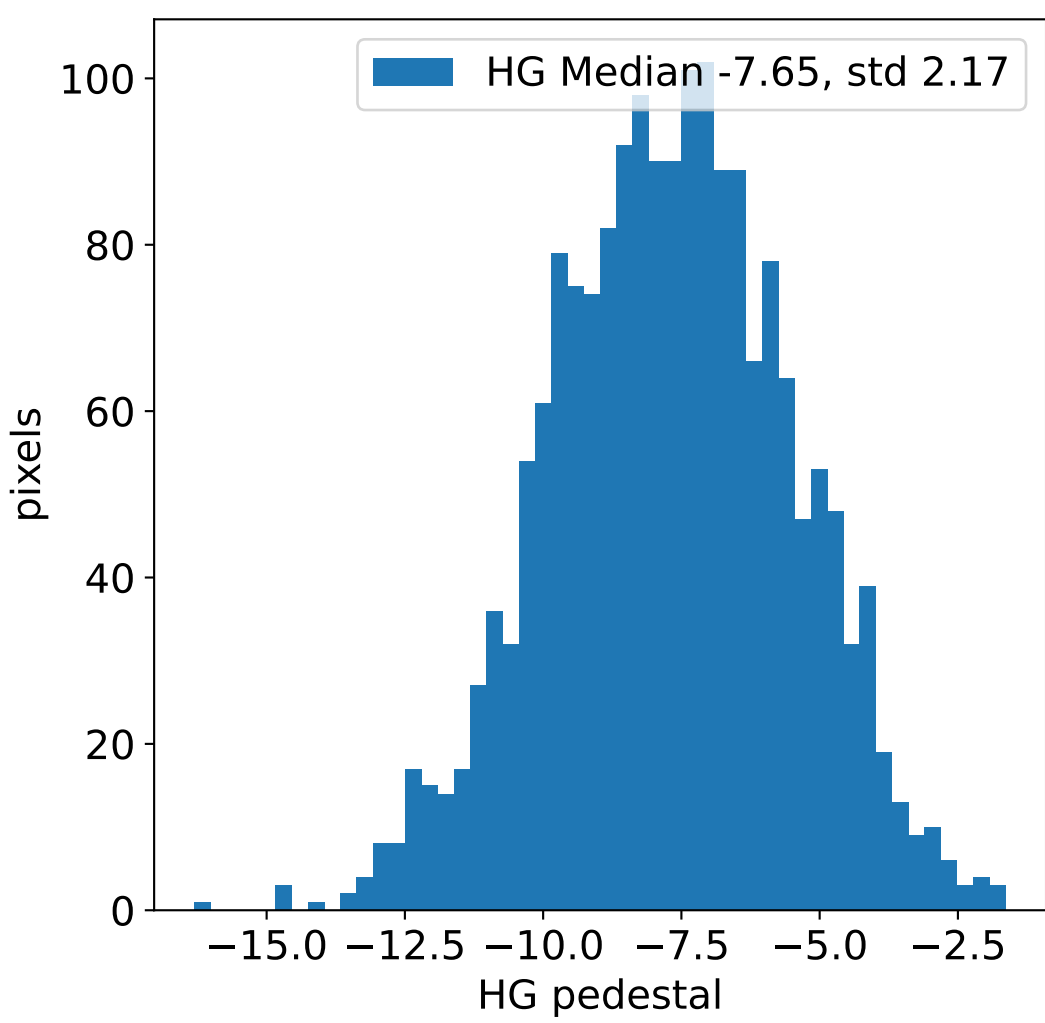

Run 15274, integration on 12 samples

Run 15274, pixel 0

Run 15274, pixel 0