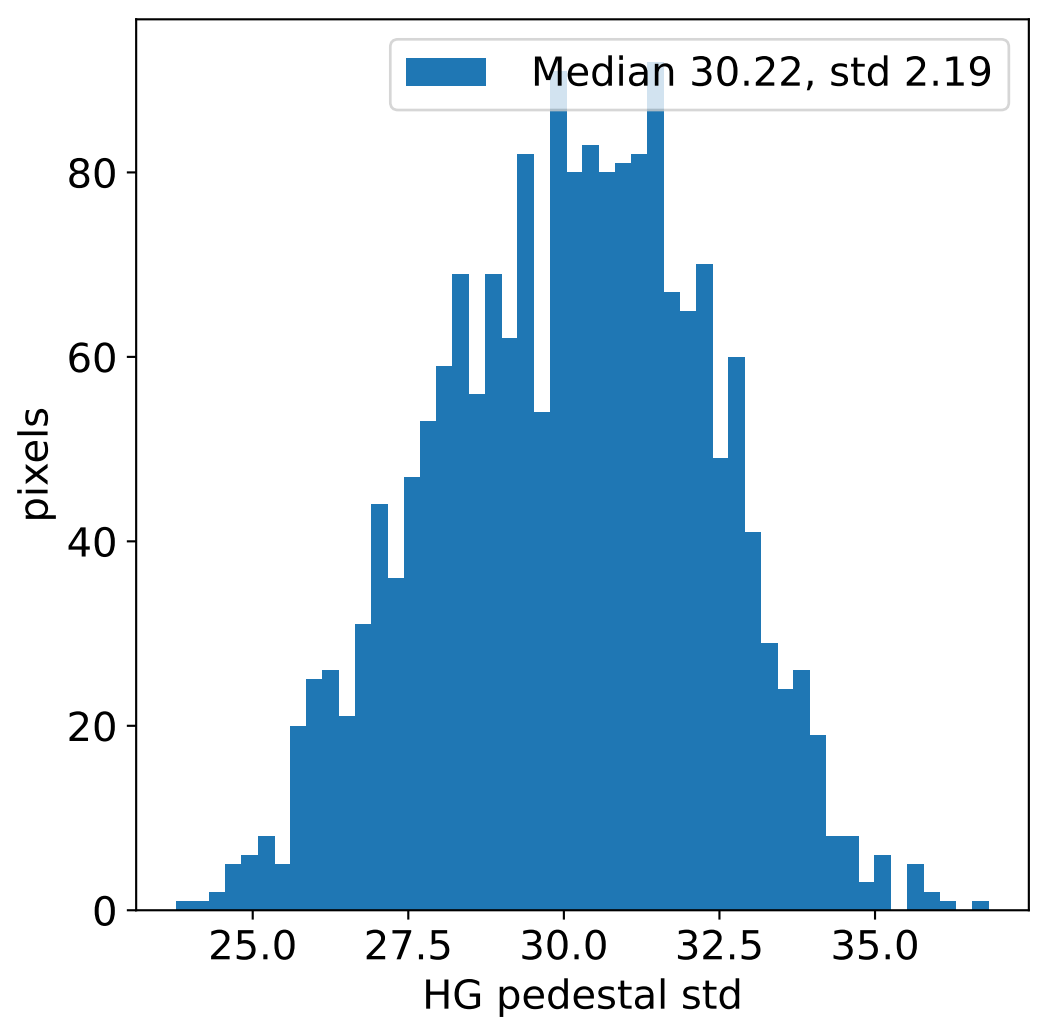

Run 15346, integration on 12 samples

Run 15346, pixel 0

Run 15346, pixel 0