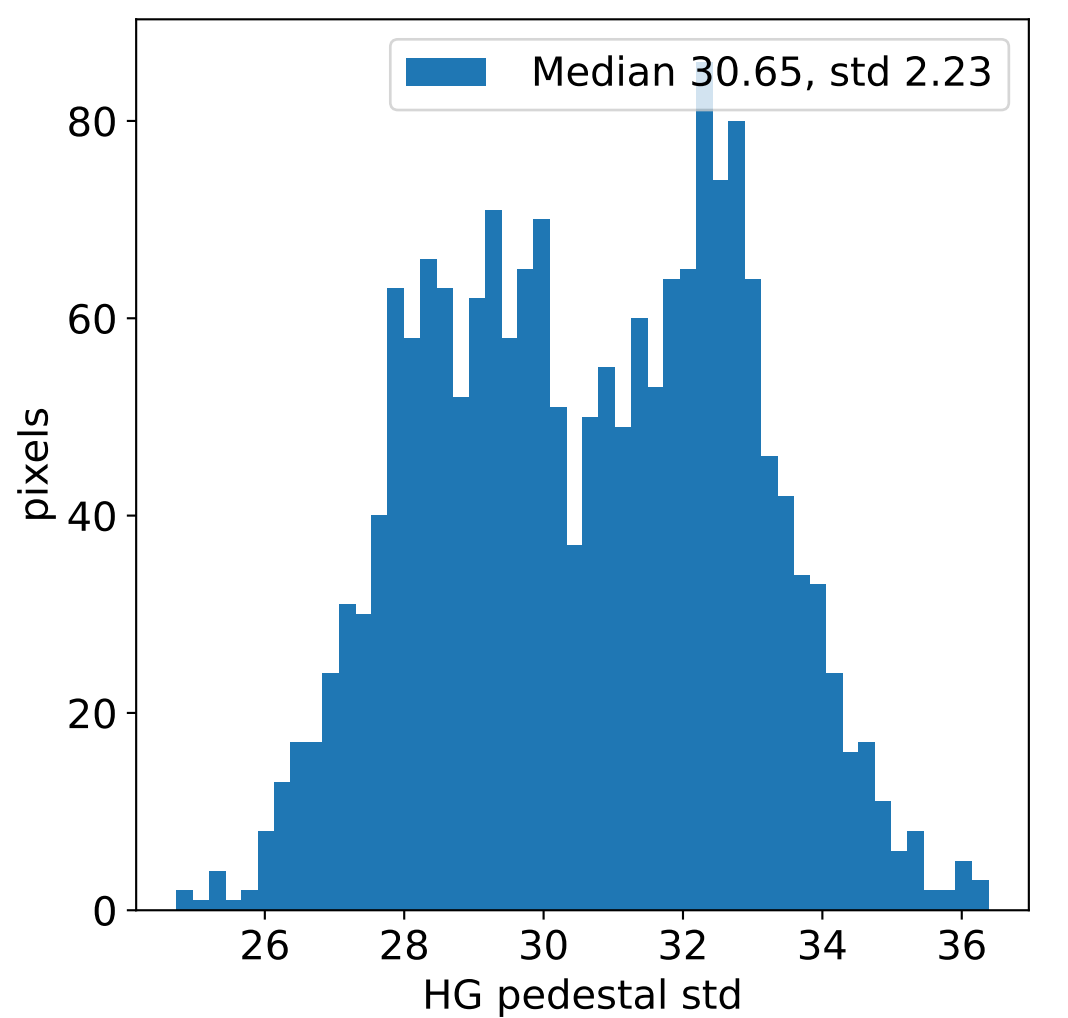

Run 15684, integration on 12 samples

Run 15684, pixel 0

Run 15684, pixel 0