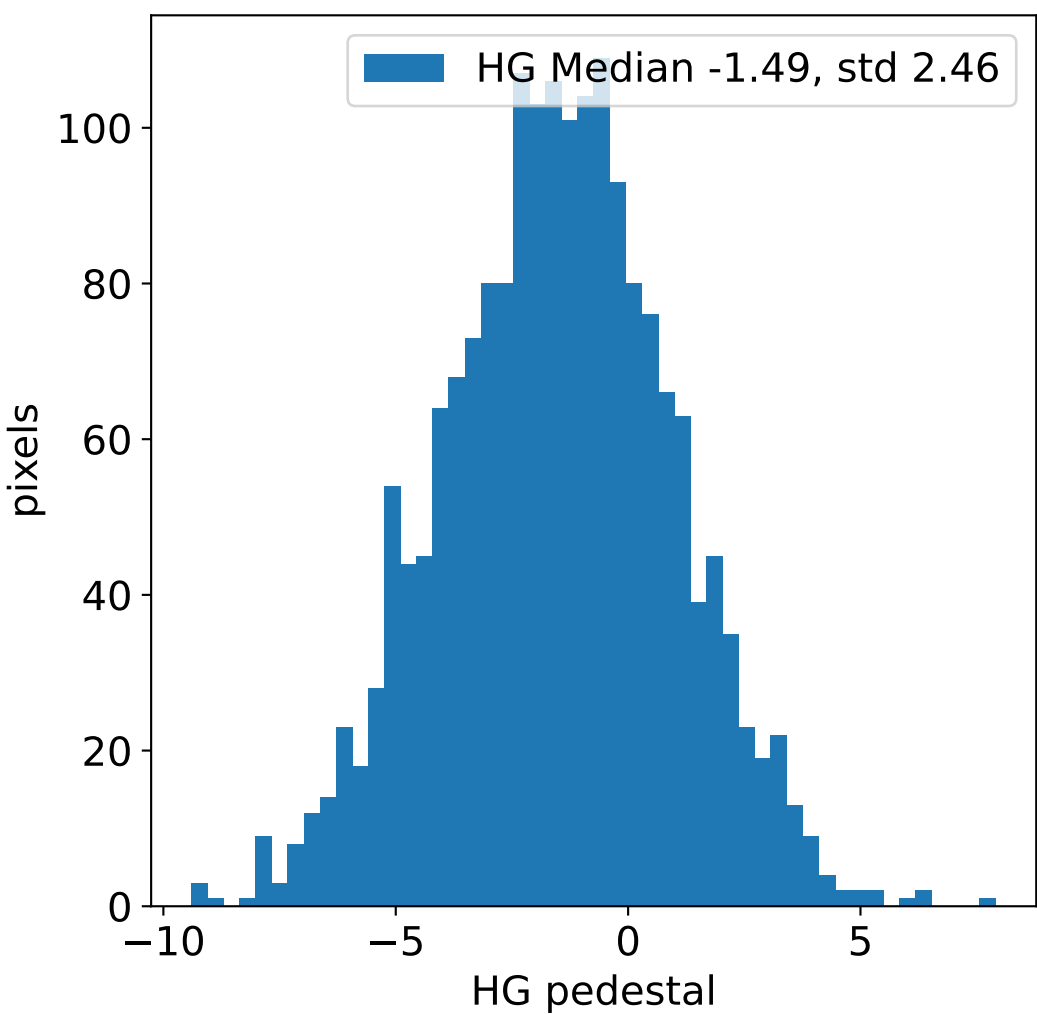

Run 15711, integration on 12 samples

HG pedestal [ADC]

LG pedestal [ADC]

HG pedestal std [ADC]

LG pedestal std [ADC]

Run 15711, pixel 0

Run 15711, pixel 0