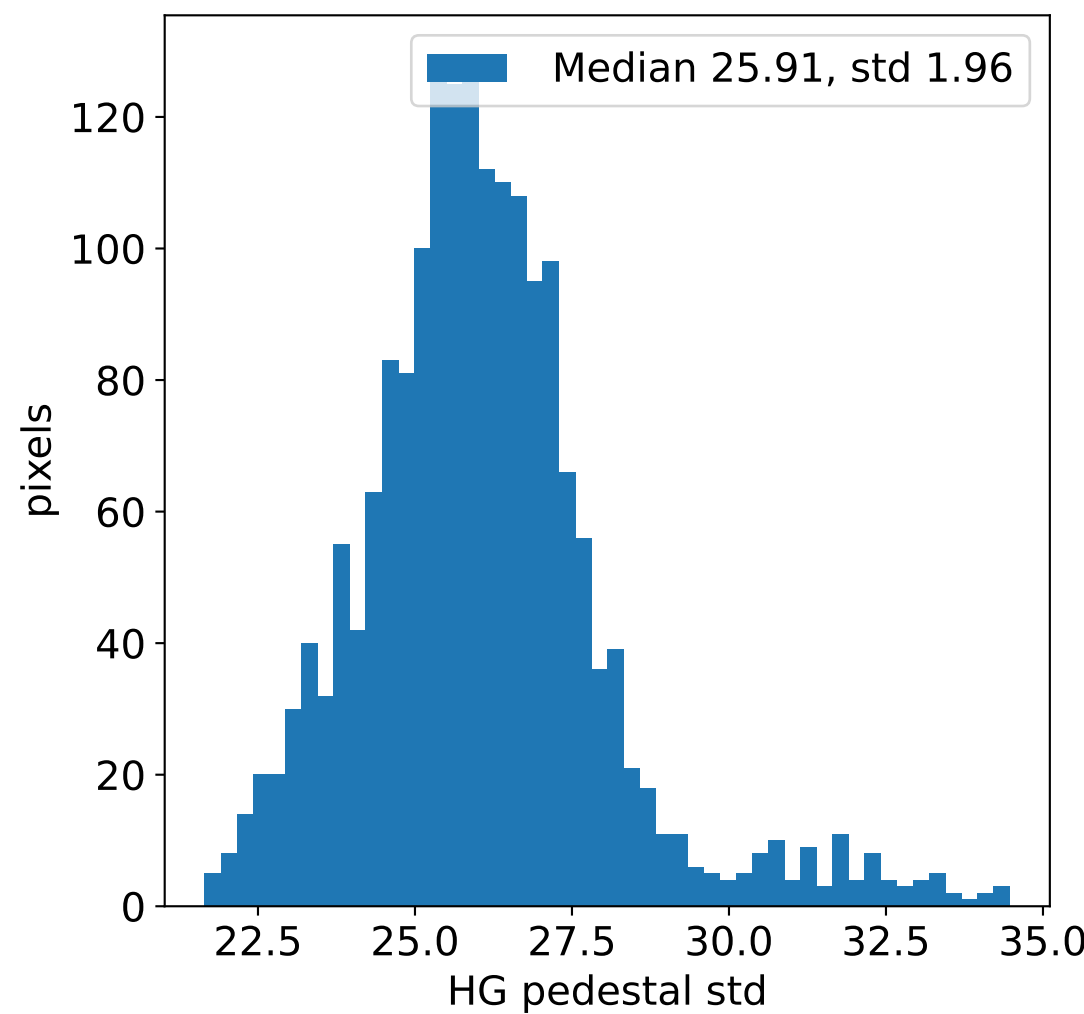

Run 15711, integration on 12 samples

HG pedestal [ADC]

LG pedestal [ADC]

HG pedestal std [ADC]

LG pedestal std [ADC]

Run 15711, pixel 0

Run 15711, pixel 0