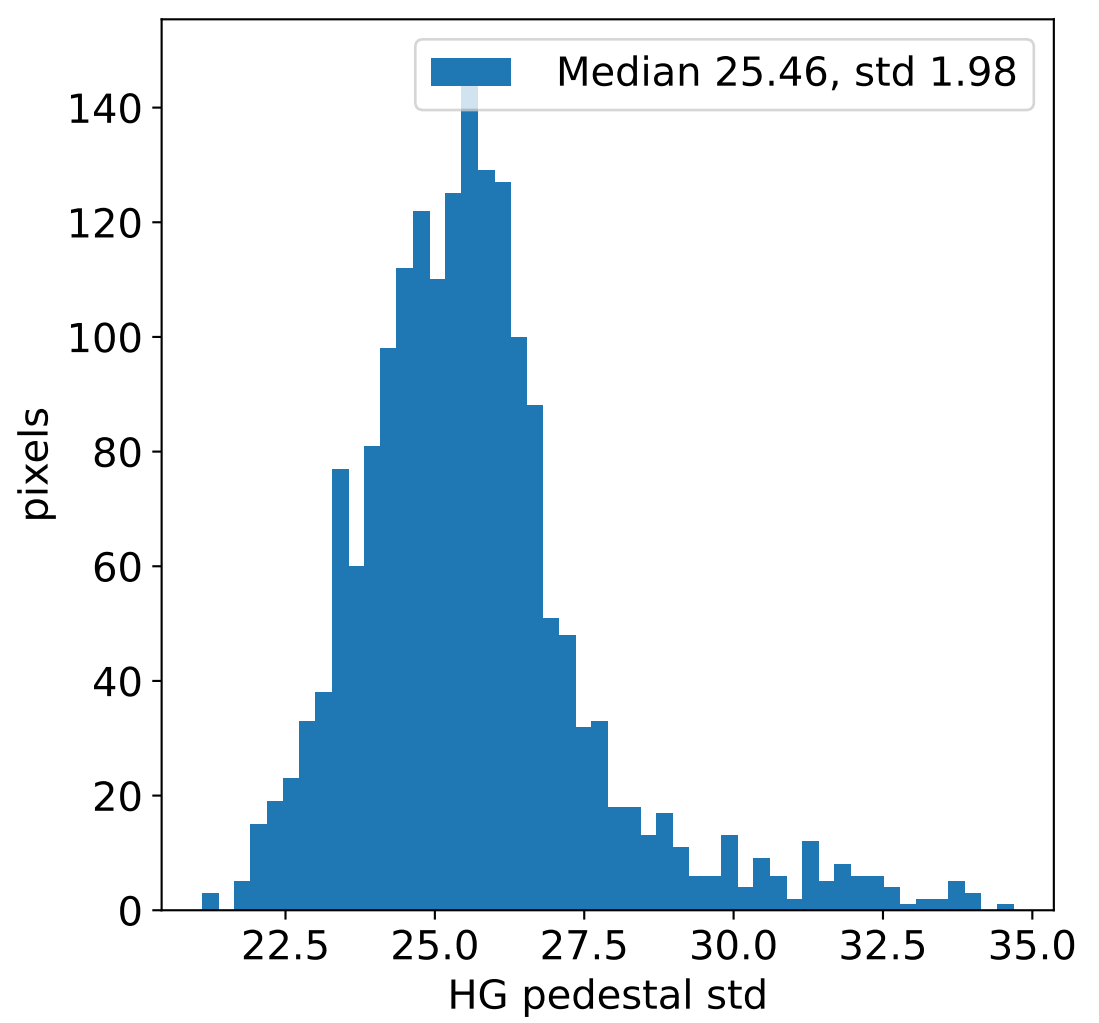

Run 15765, integration on 12 samples

Run 15765, pixel 0

Run 15765, pixel 0