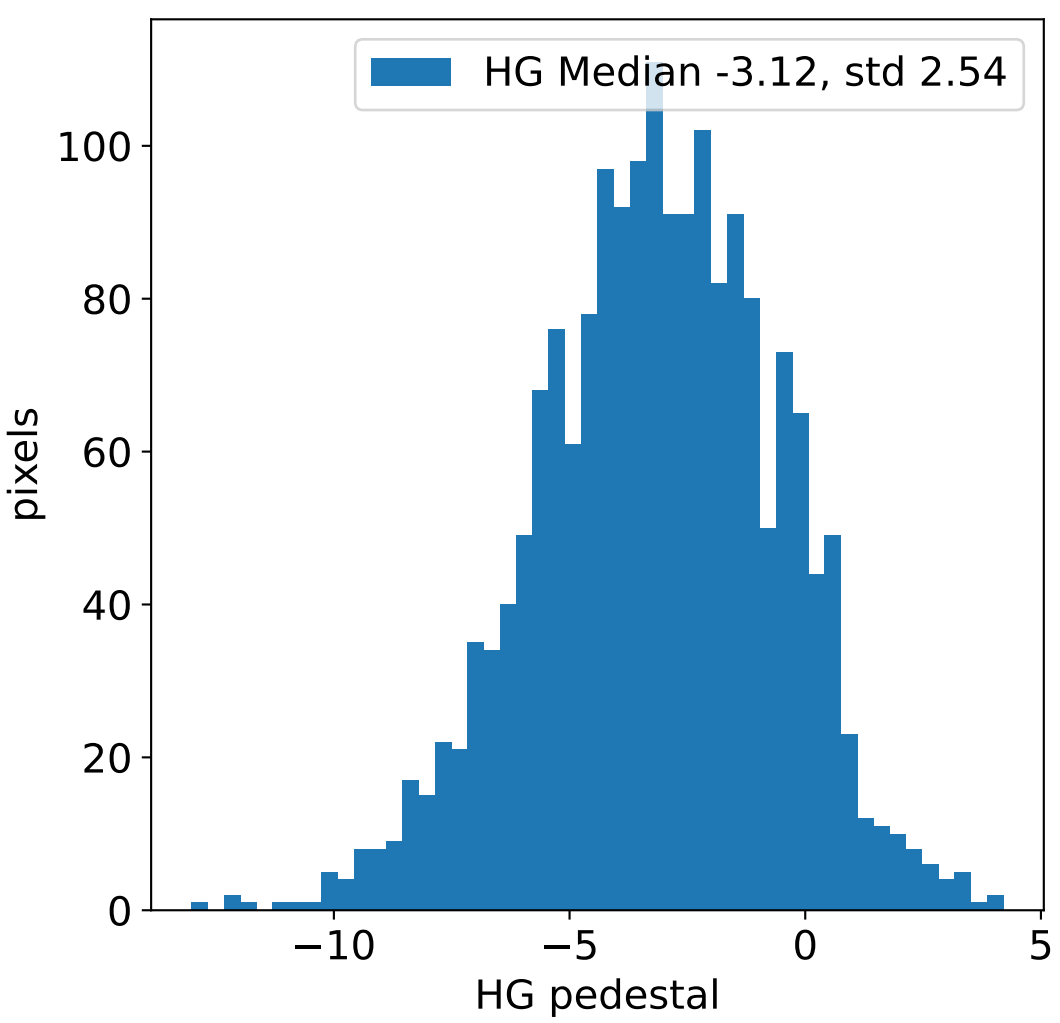

Run 15773, integration on 12 samples

Run 15773, pixel 0

Run 15773, pixel 0