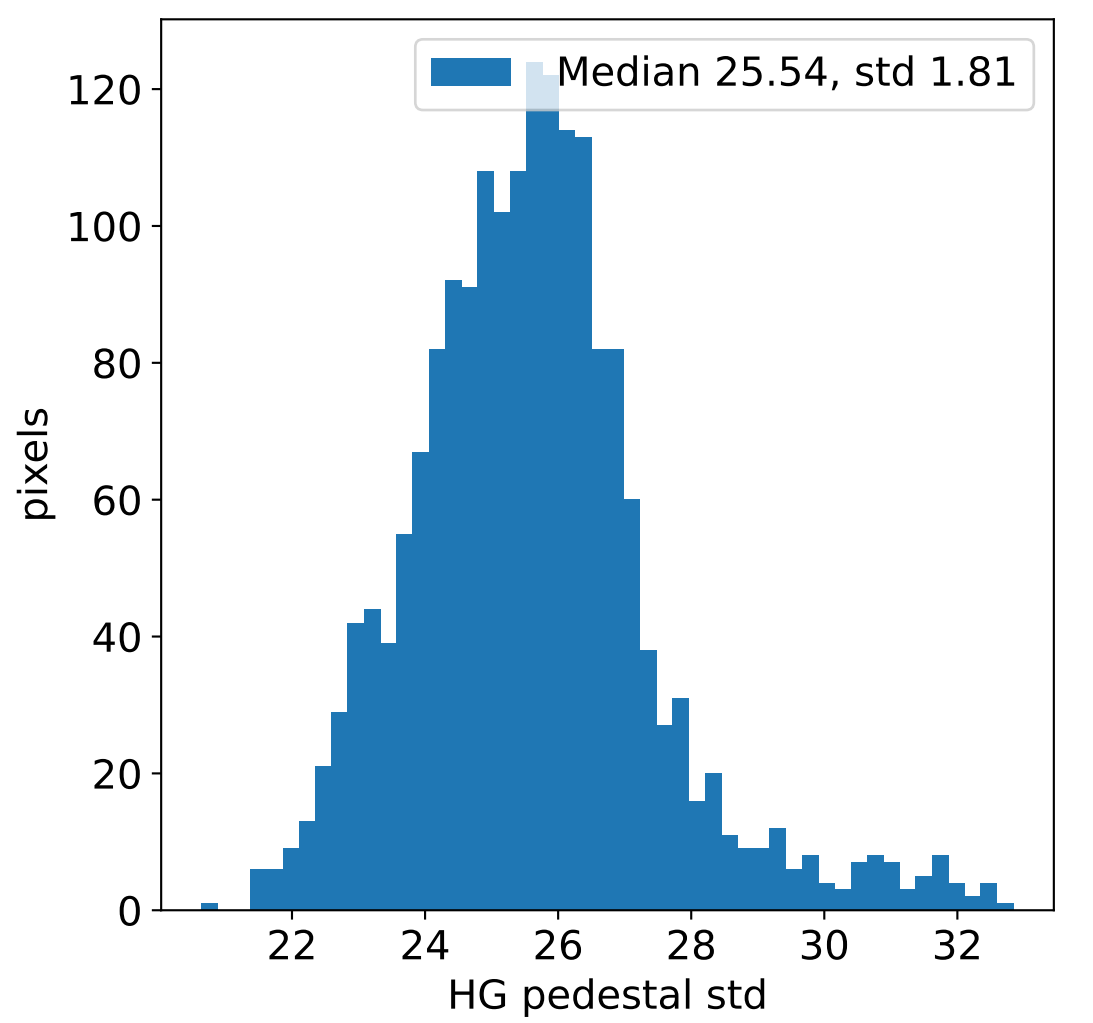

Run 15773, integration on 12 samples

Run 15773, pixel 0

Run 15773, pixel 0