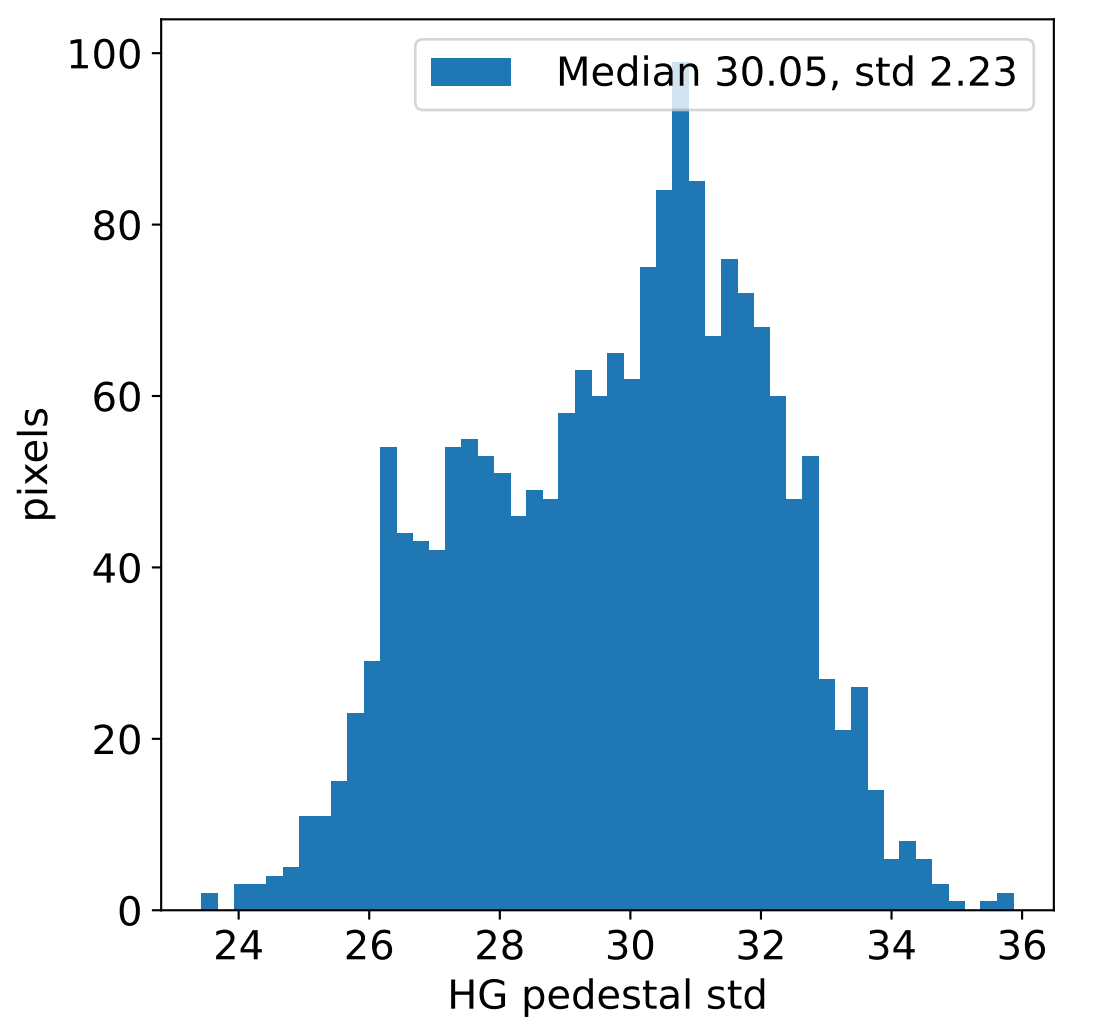

Run 15784, integration on 12 samples

Run 15784, pixel 0

Run 15784, pixel 0