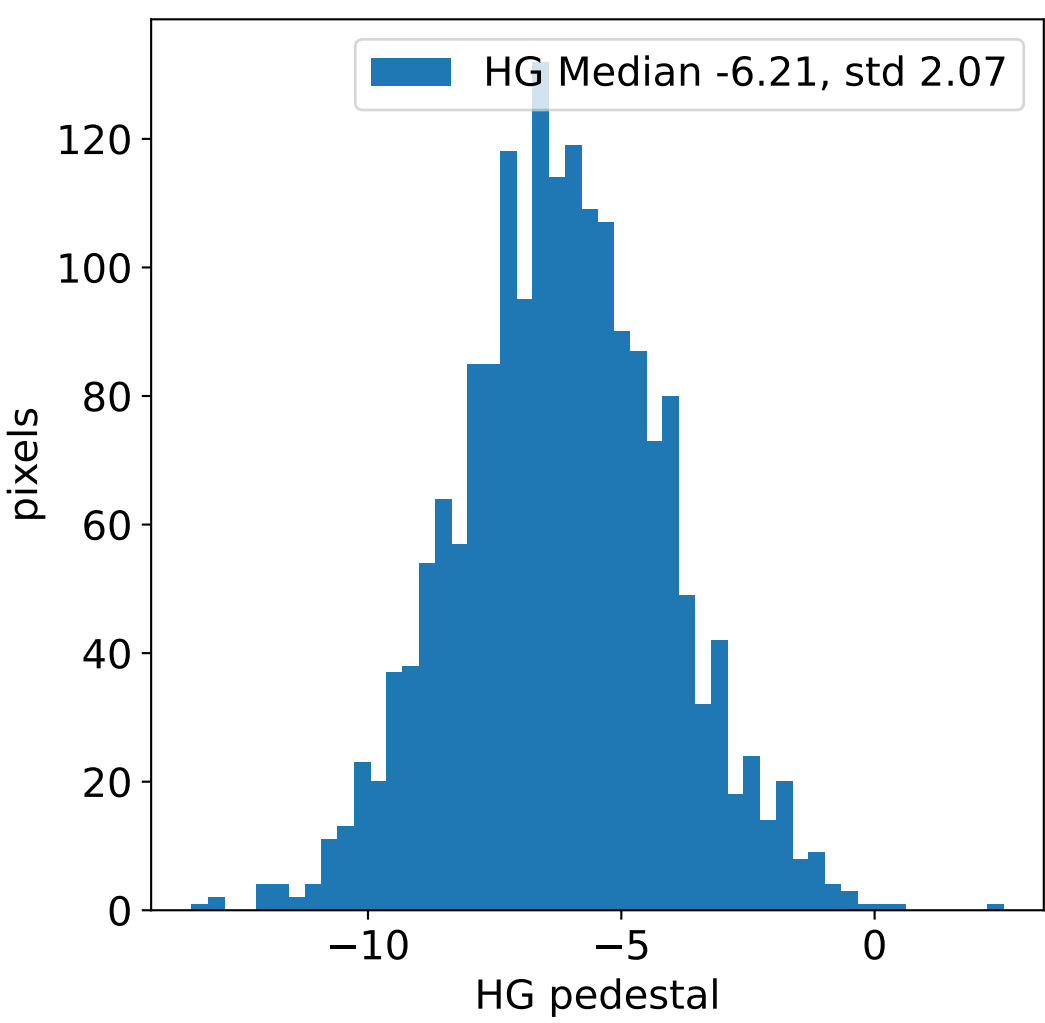

Run 15784, integration on 12 samples

Run 15784, pixel 0

Run 15784, pixel 0