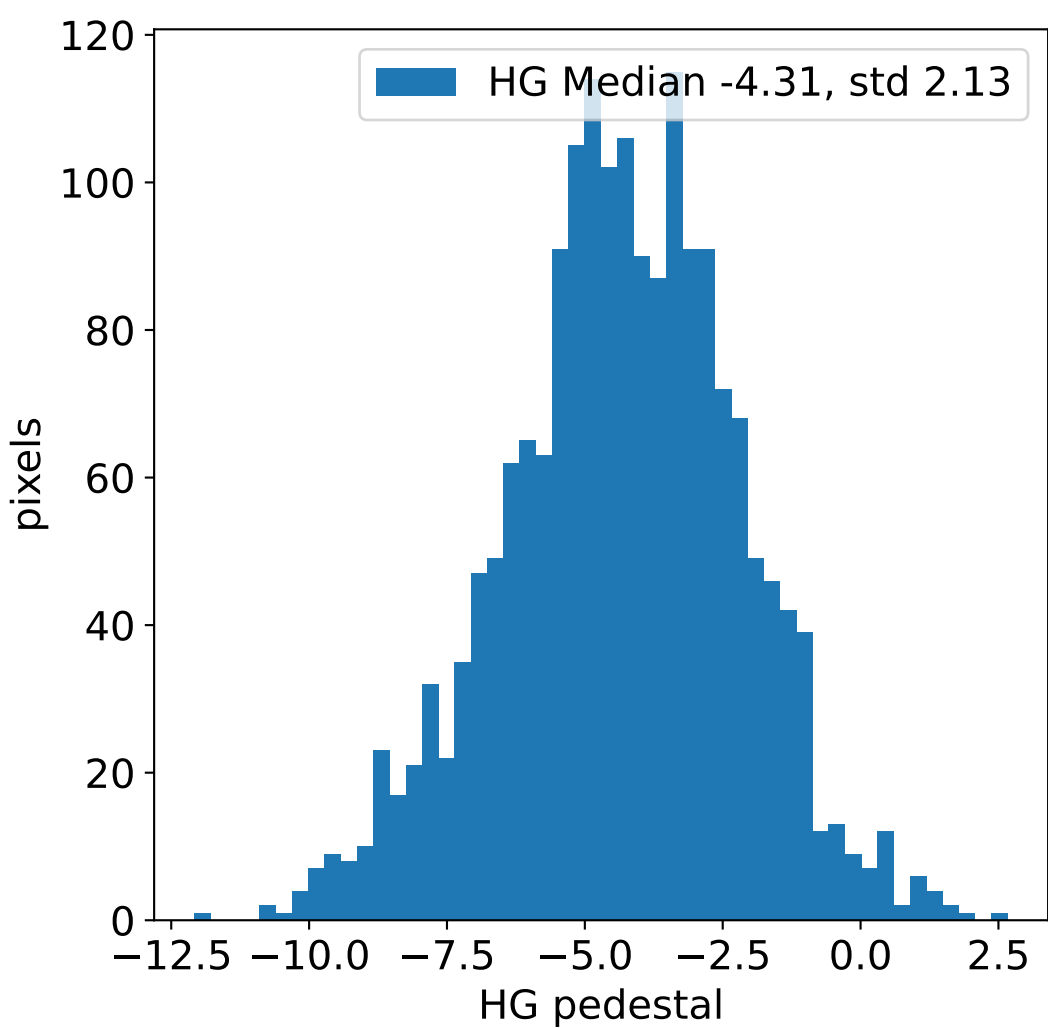

Run 15791, integration on 12 samples

Run 15791, pixel 0

Run 15791, pixel 0