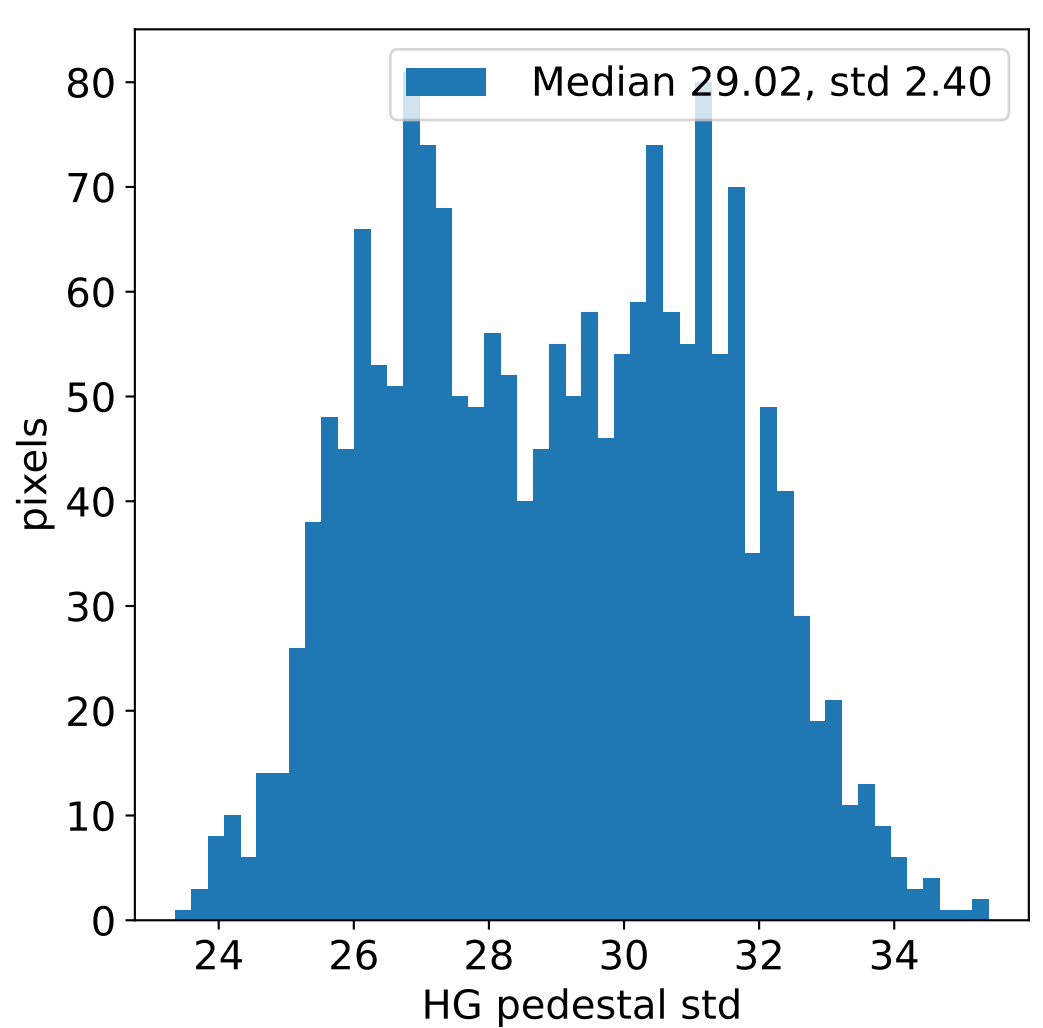

Run 15791, integration on 12 samples

Run 15791, pixel 0

Run 15791, pixel 0