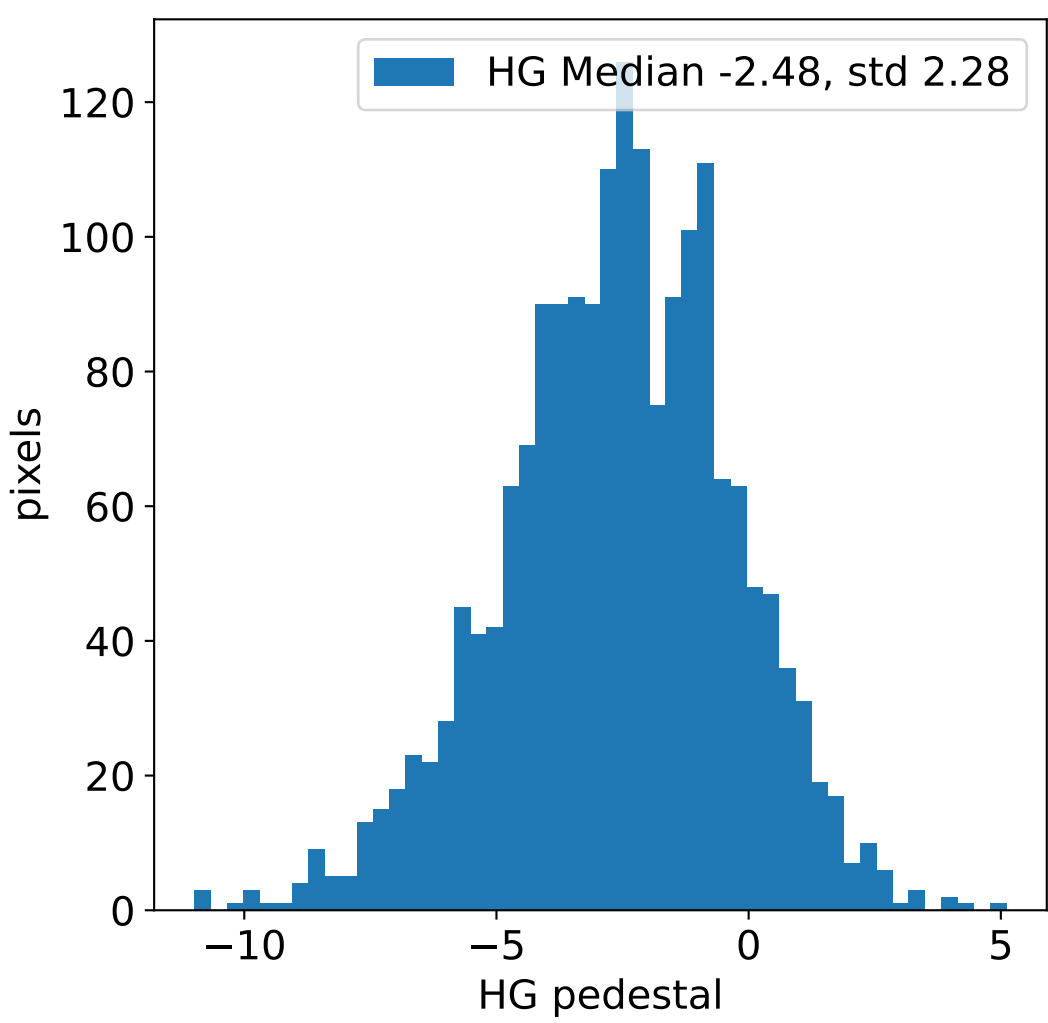

Run 15794, integration on 12 samples

Run 15794, pixel 0

Run 15794, pixel 0