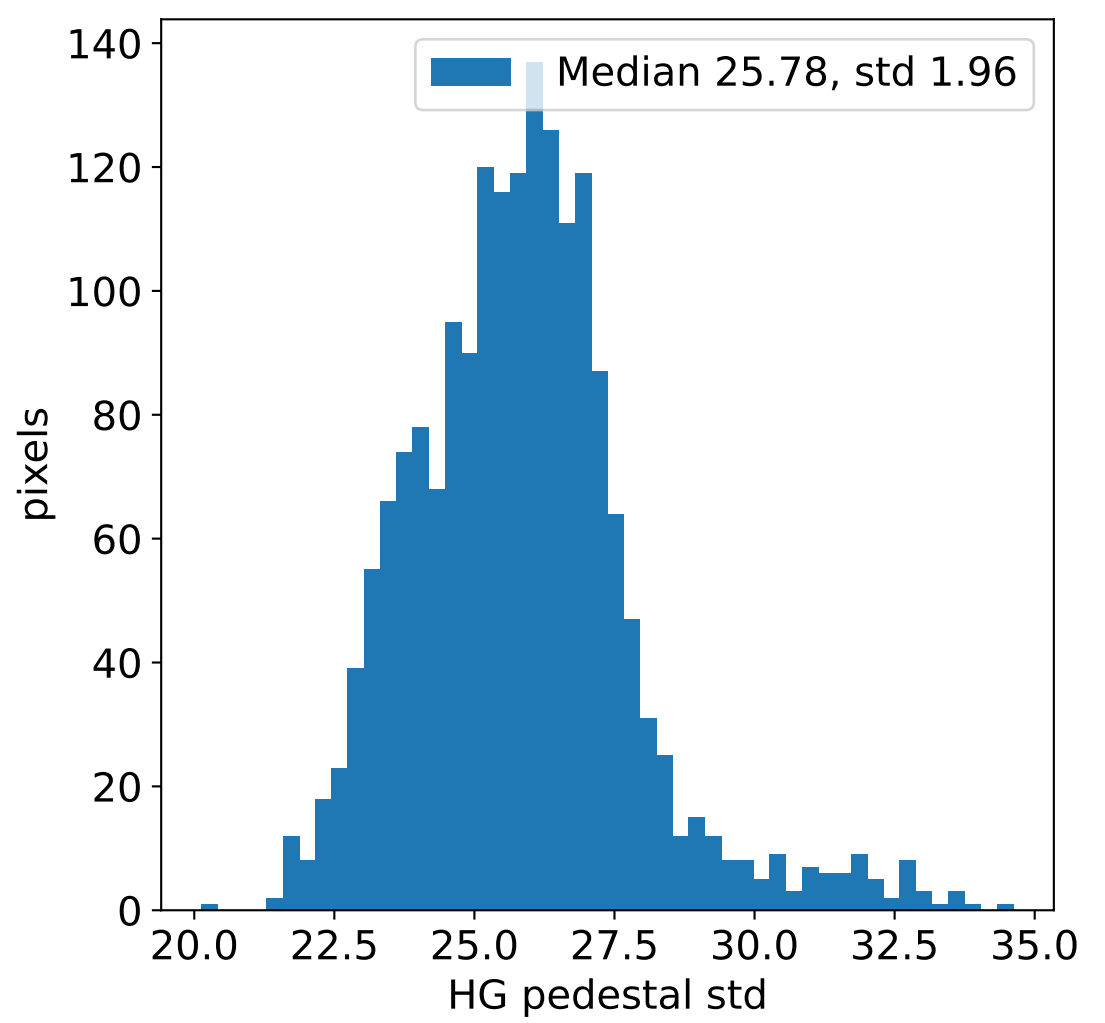

Run 15794, integration on 12 samples

Run 15794, pixel 0

Run 15794, pixel 0