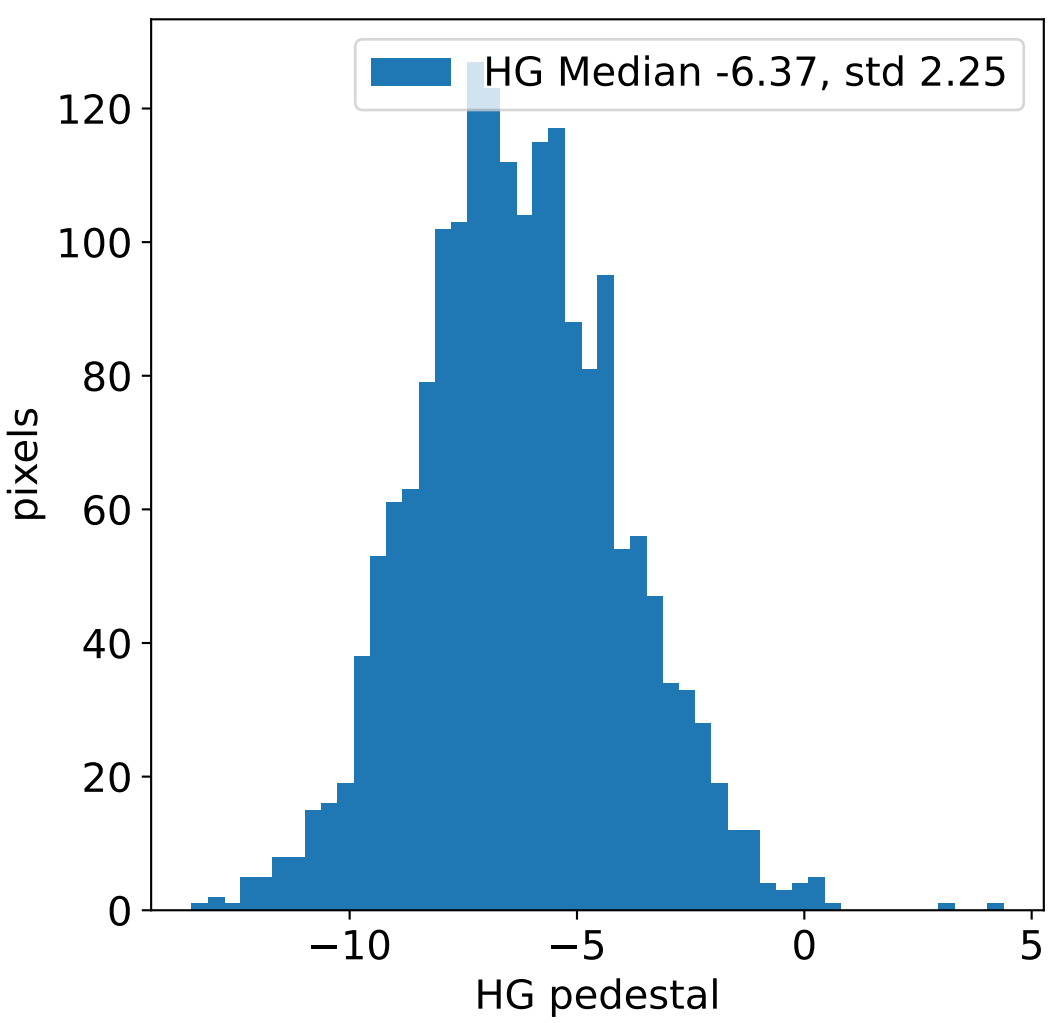

Run 15823, integration on 12 samples

Run 15823, pixel 0

Run 15823, pixel 0