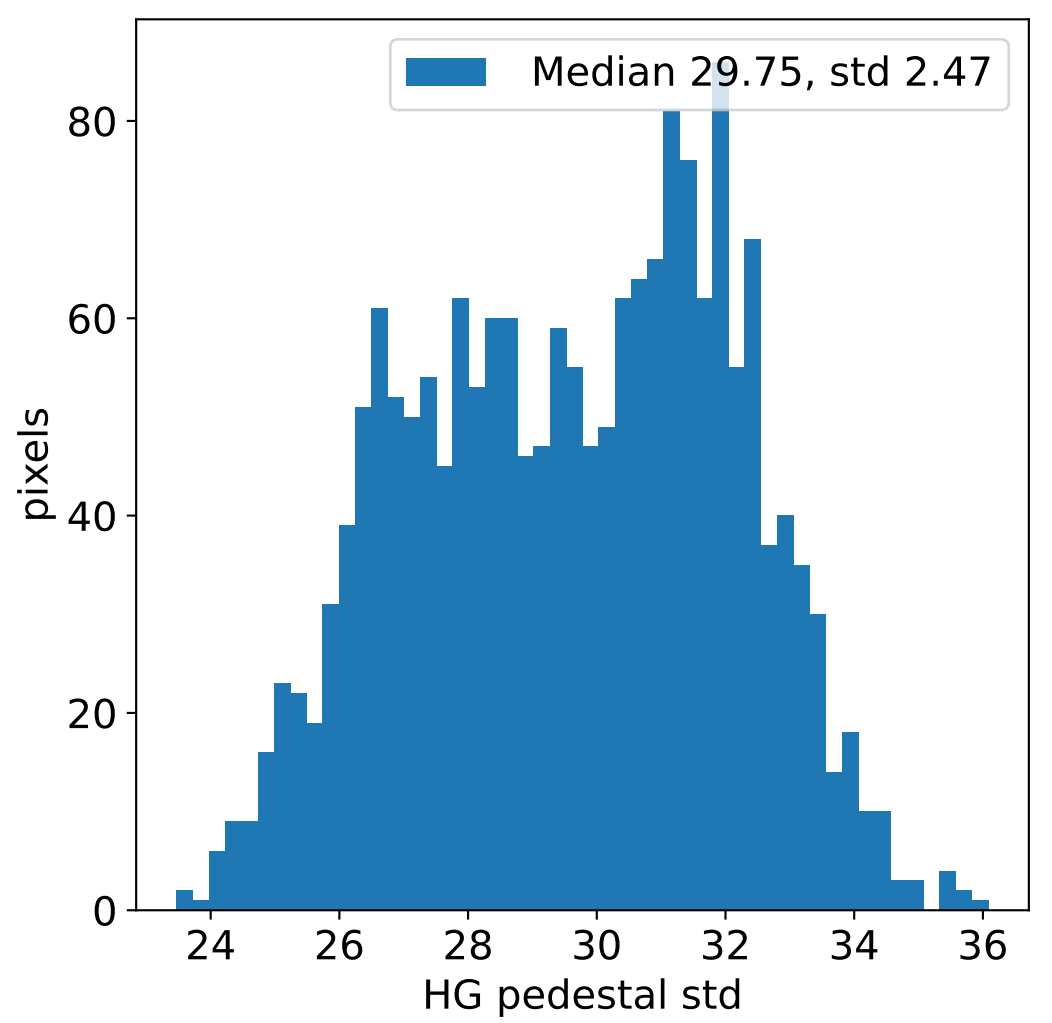

Run 15823, integration on 12 samples

Run 15823, pixel 0

Run 15823, pixel 0