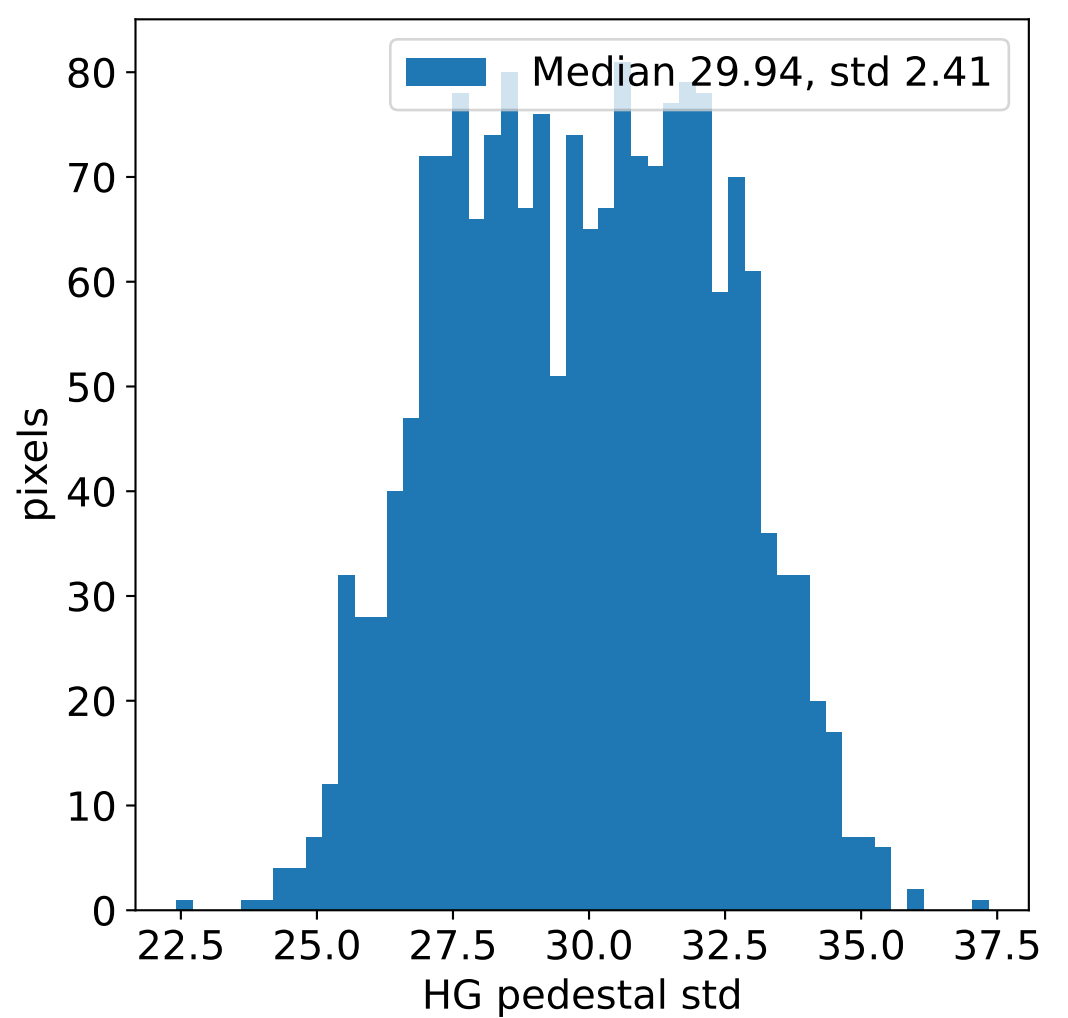

Run 15881, integration on 12 samples

Run 15881, pixel 0

Run 15881, pixel 0