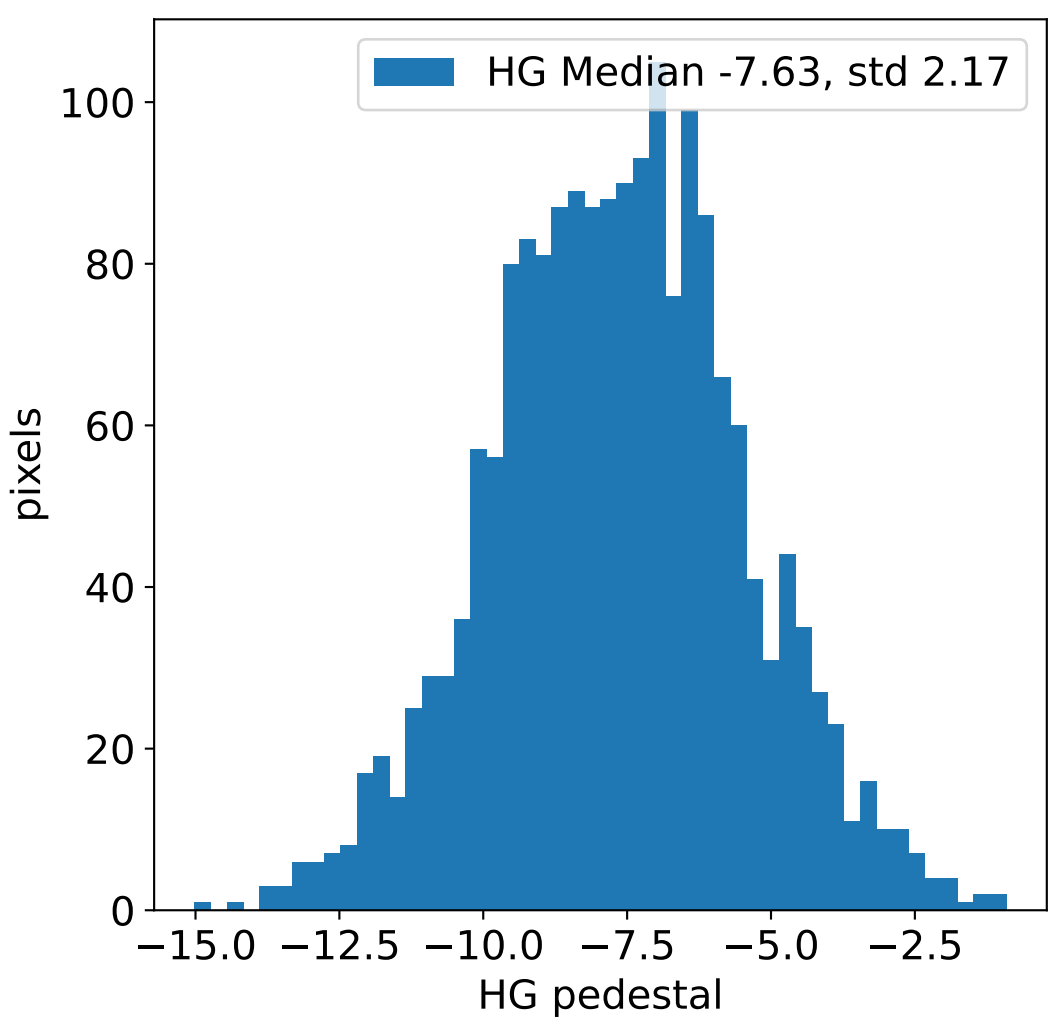

Run 15914, integration on 12 samples

Run 15914, pixel 0

Run 15914, pixel 0