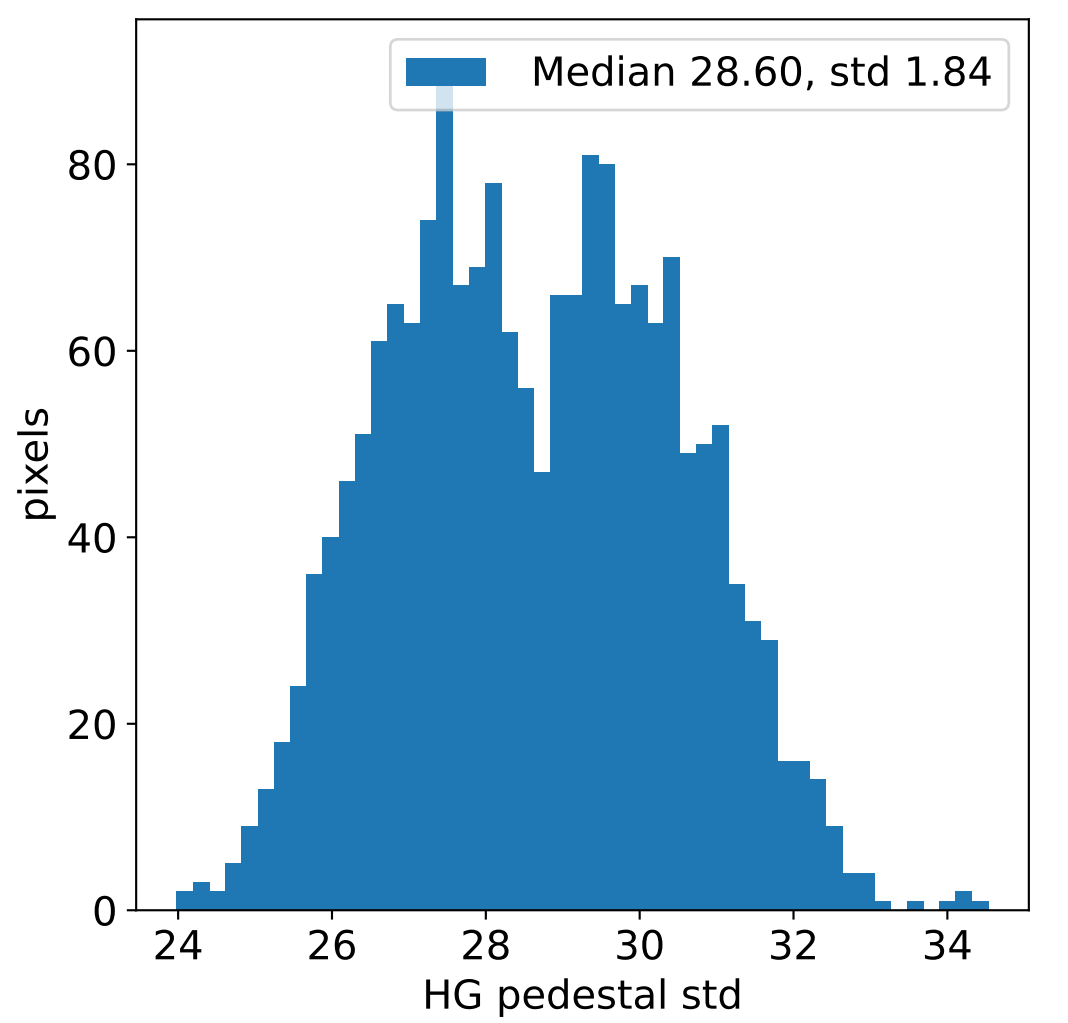

Run 15914, integration on 12 samples

Run 15914, pixel 0

Run 15914, pixel 0