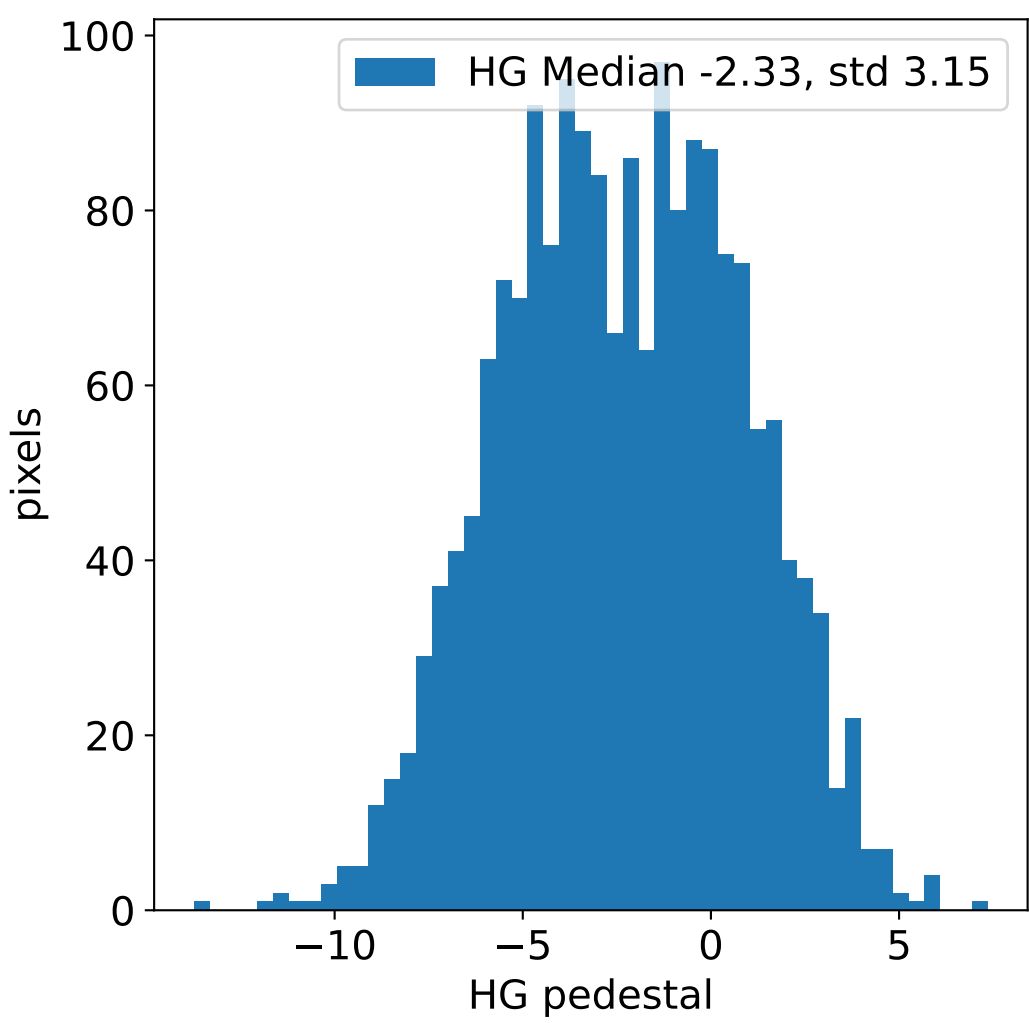

Run 15948, integration on 12 samples

Run 15948, pixel 0

Run 15948, pixel 0