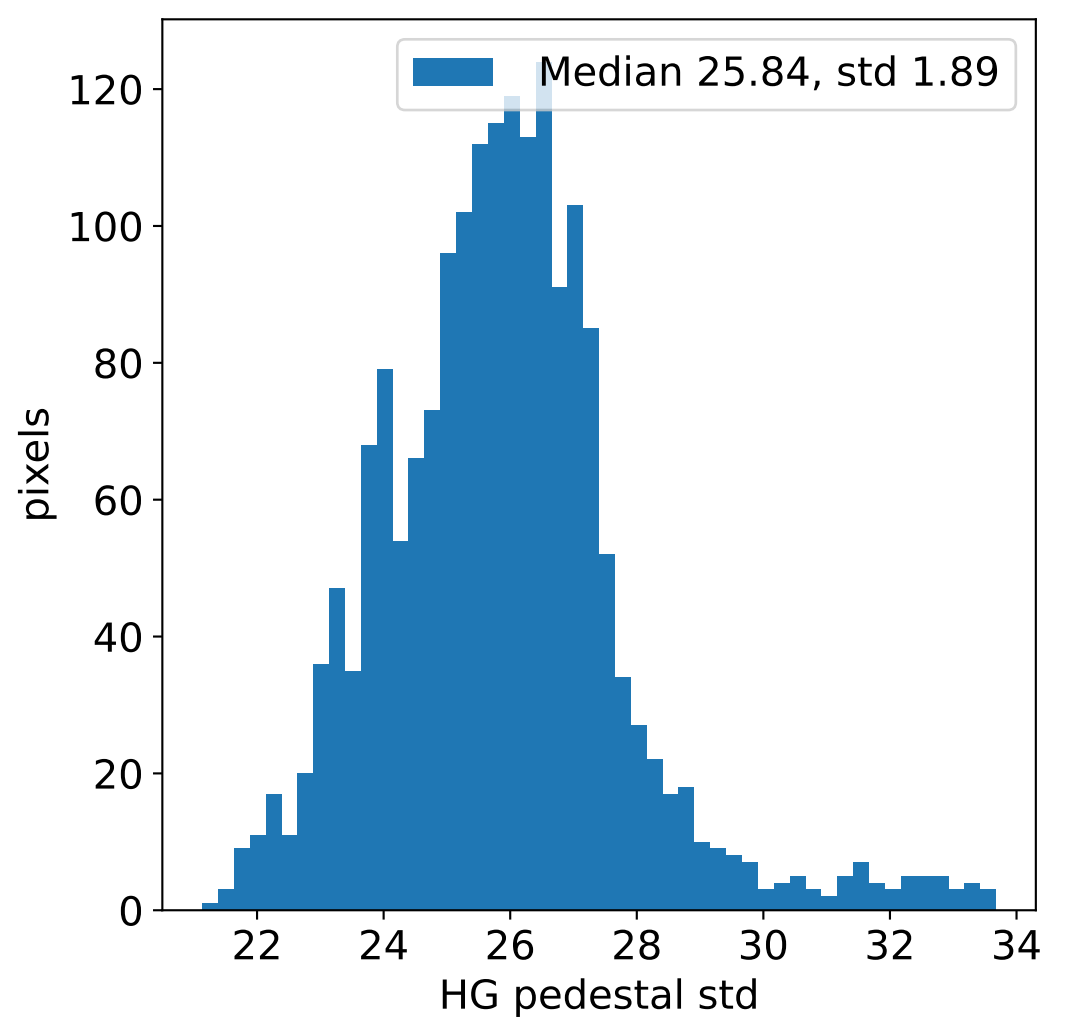

Run 15948, integration on 12 samples

Run 15948, pixel 0

Run 15948, pixel 0