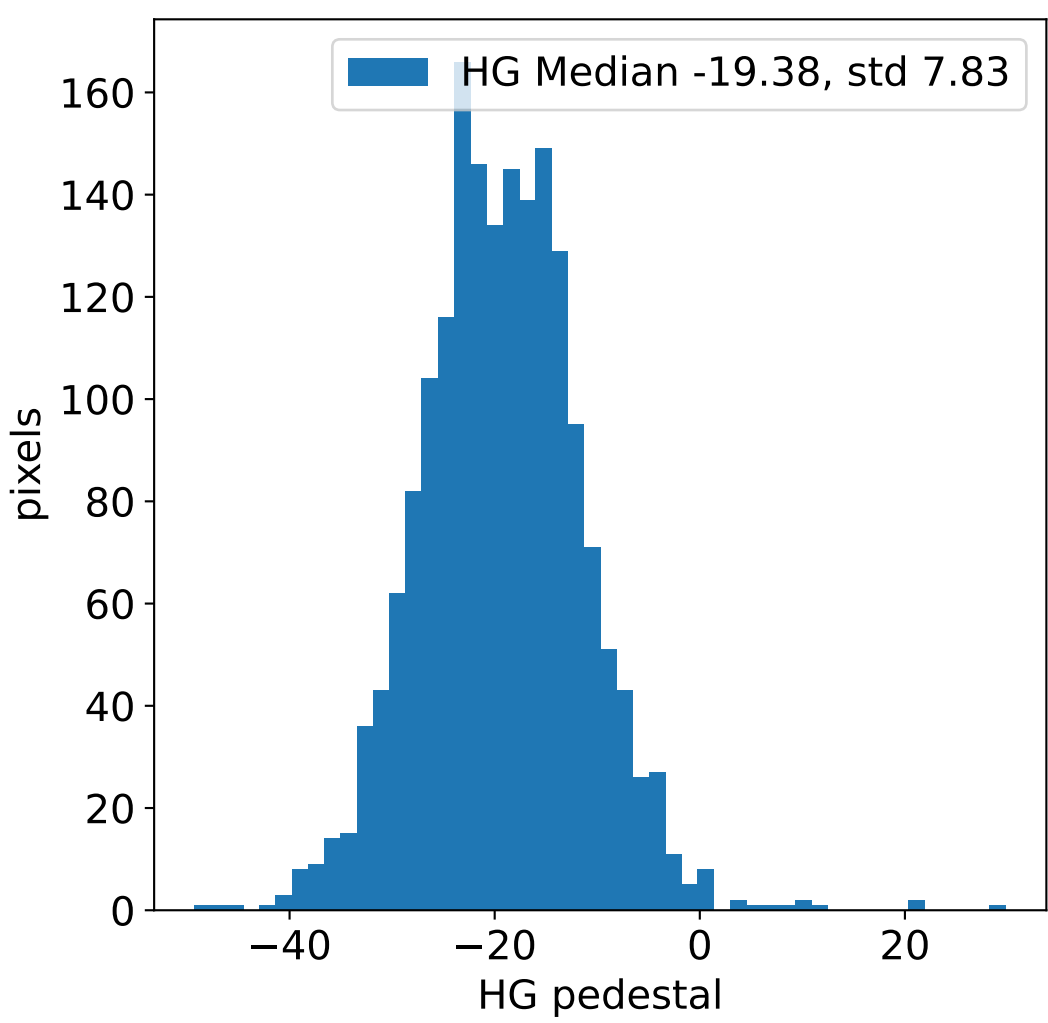

Run 15964, integration on 12 samples

Run 15964, pixel 0

Run 15964, pixel 0