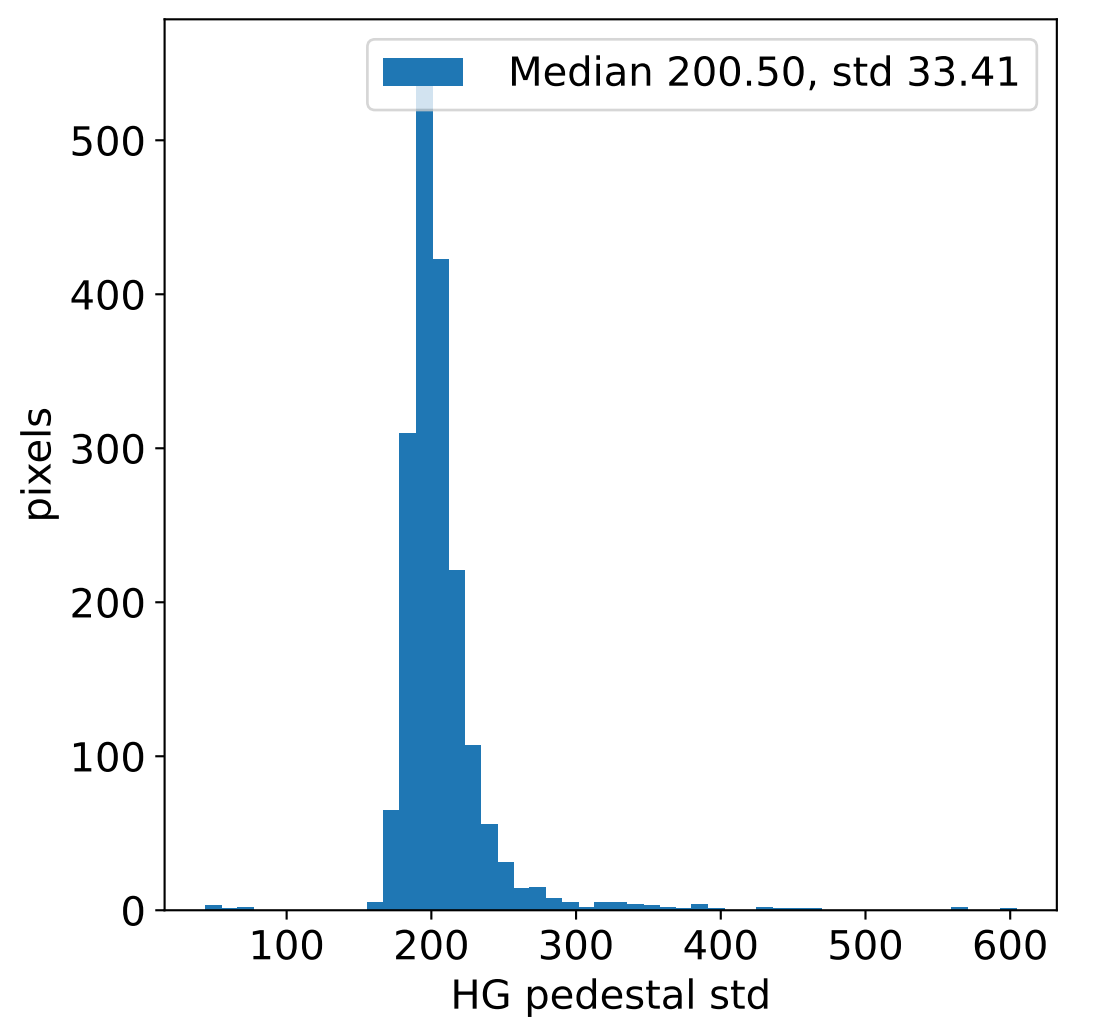

Run 15964, integration on 12 samples

Run 15964, pixel 0

Run 15964, pixel 0