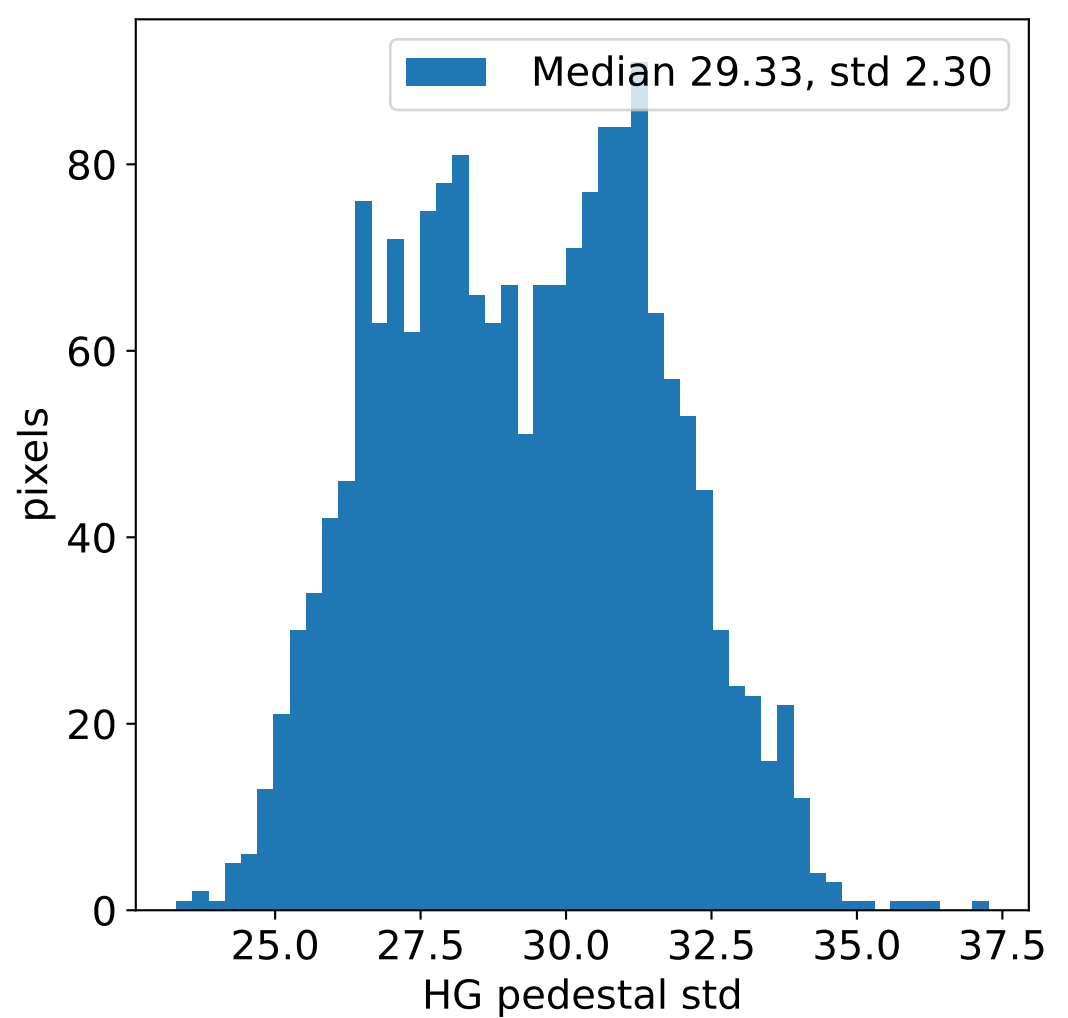

Run 16226, integration on 12 samples

Run 16226, pixel 0

Run 16226, pixel 0