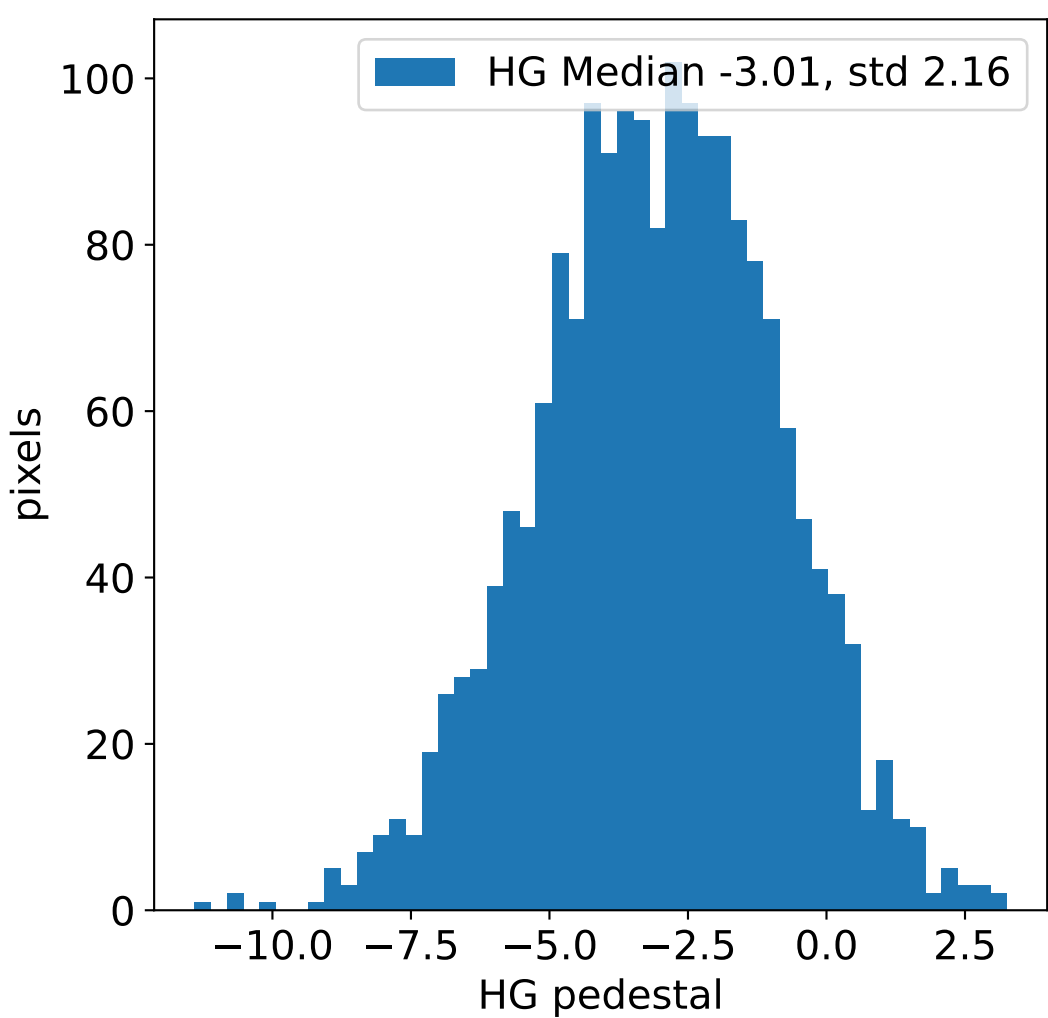

Run 16226, integration on 12 samples

Run 16226, pixel 0

Run 16226, pixel 0