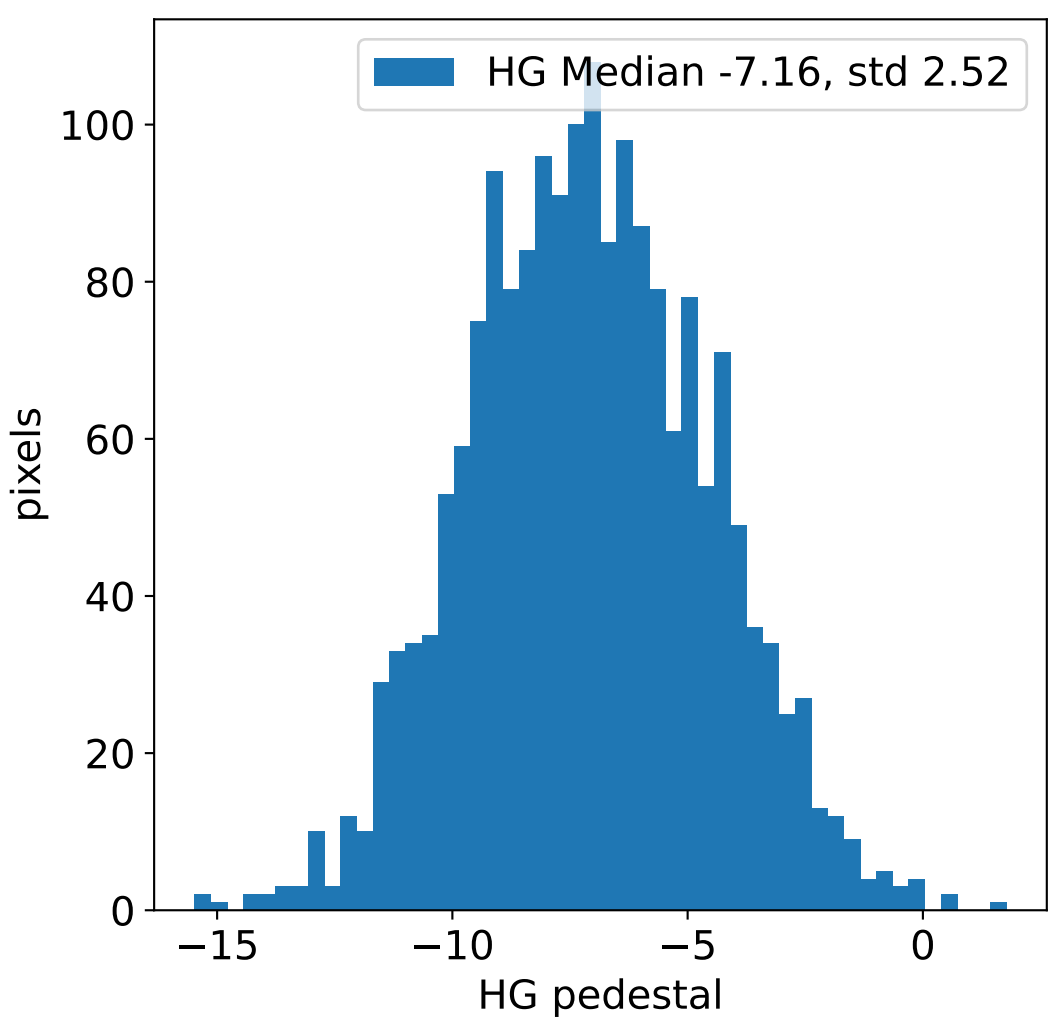

Run 16271, integration on 12 samples

Run 16271, pixel 0

Run 16271, pixel 0