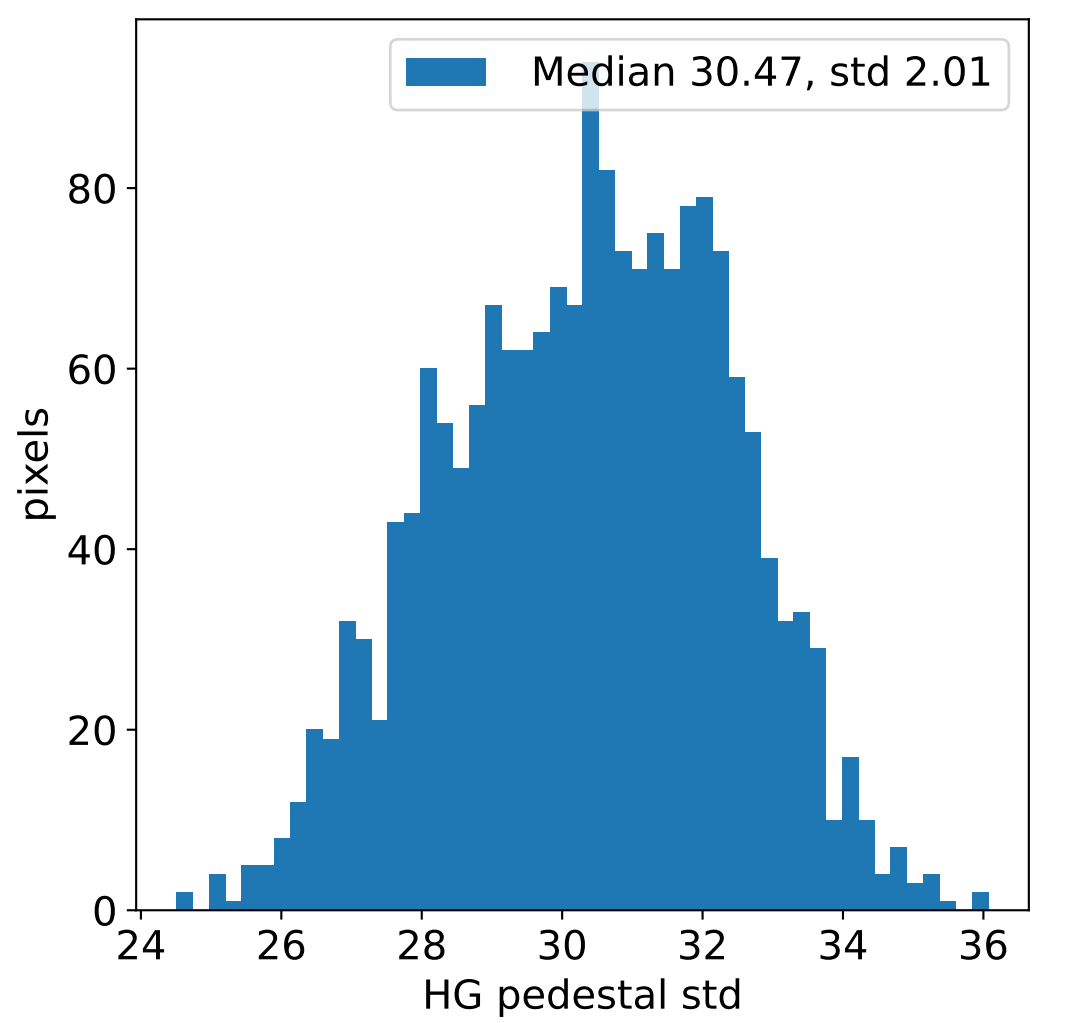

Run 16271, integration on 12 samples

Run 16271, pixel 0

Run 16271, pixel 0