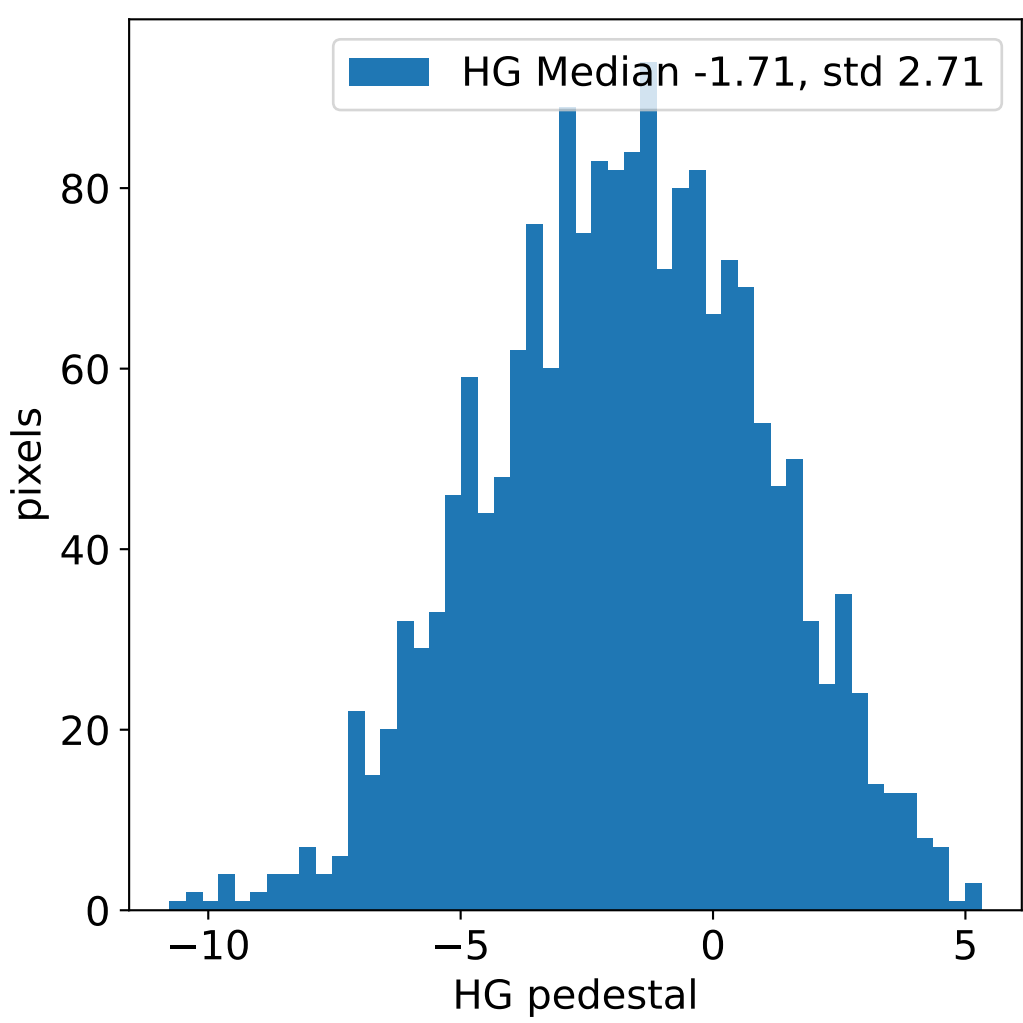

Run 16388, integration on 12 samples

Run 16388, pixel 0

Run 16388, pixel 0