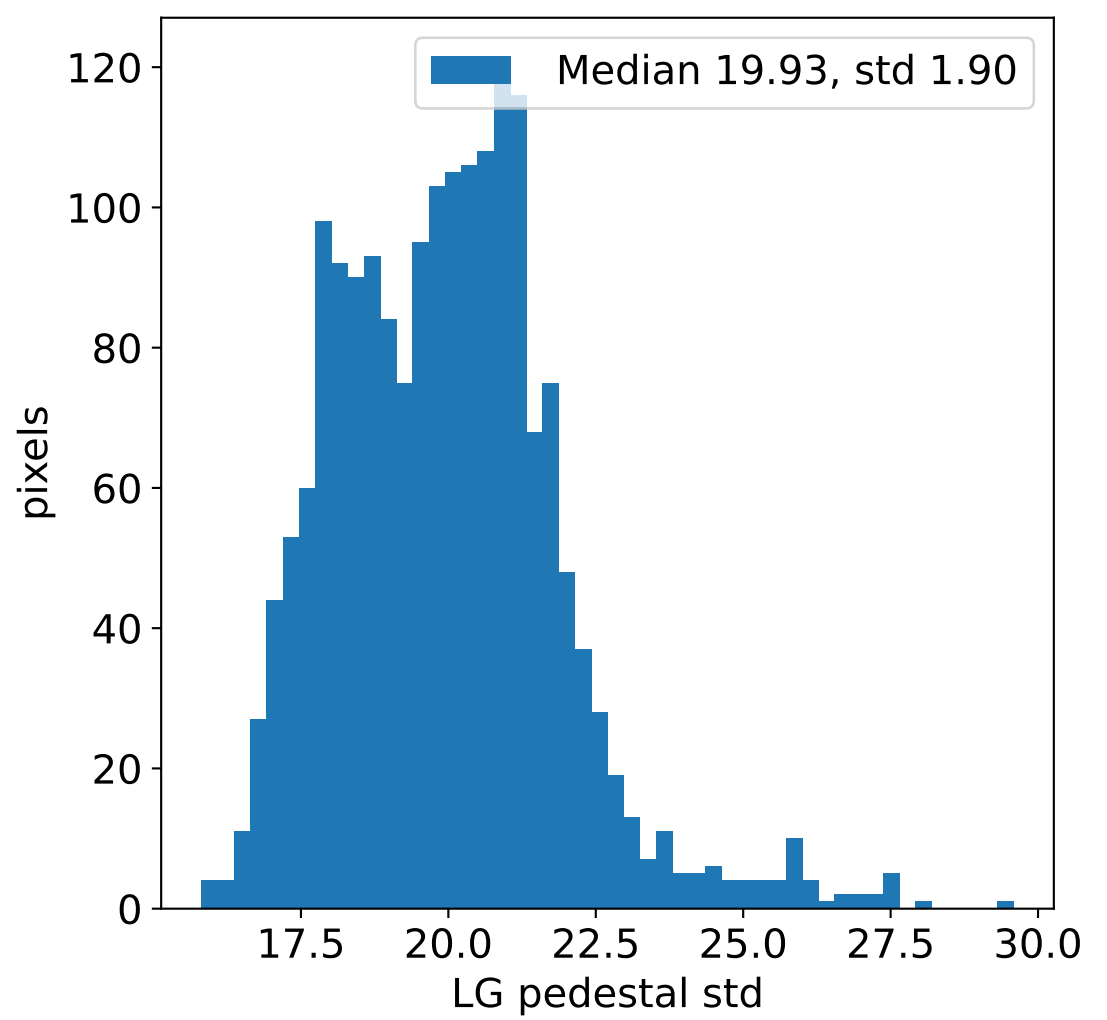

Run 16388, integration on 12 samples

Run 16388, pixel 0

Run 16388, pixel 0