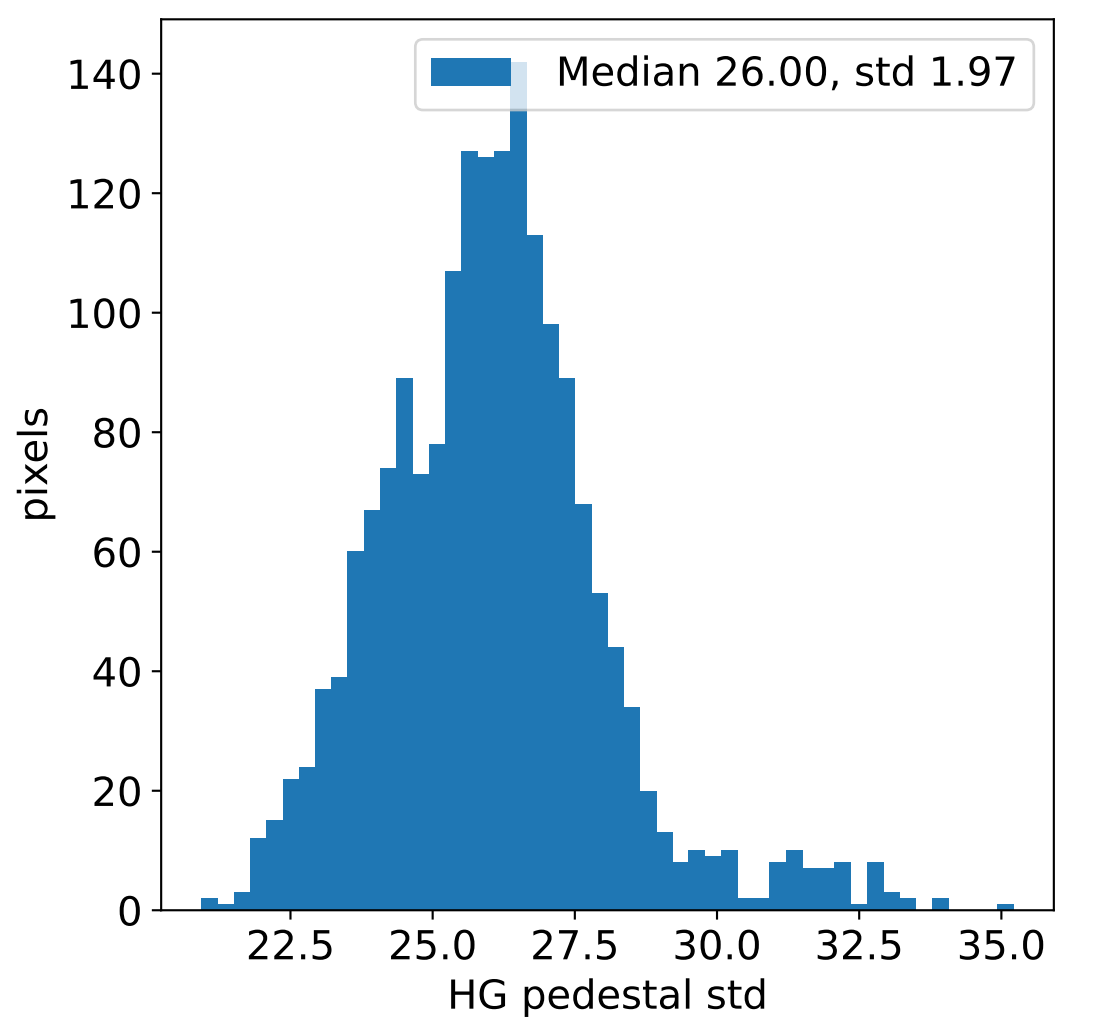

Run 16388, integration on 12 samples

Run 16388, pixel 0

Run 16388, pixel 0