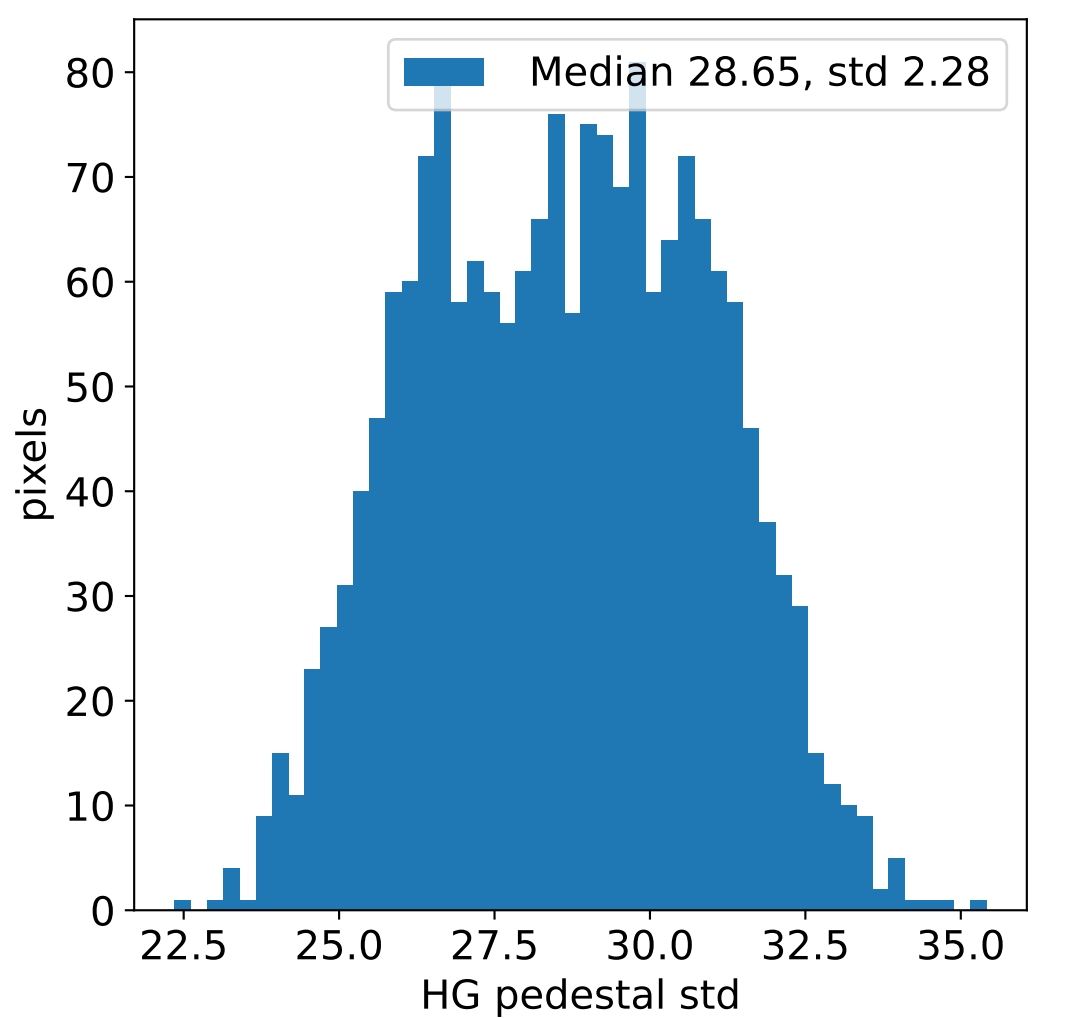

Run 16421, integration on 12 samples

Run 16421, pixel 0

Run 16421, pixel 0