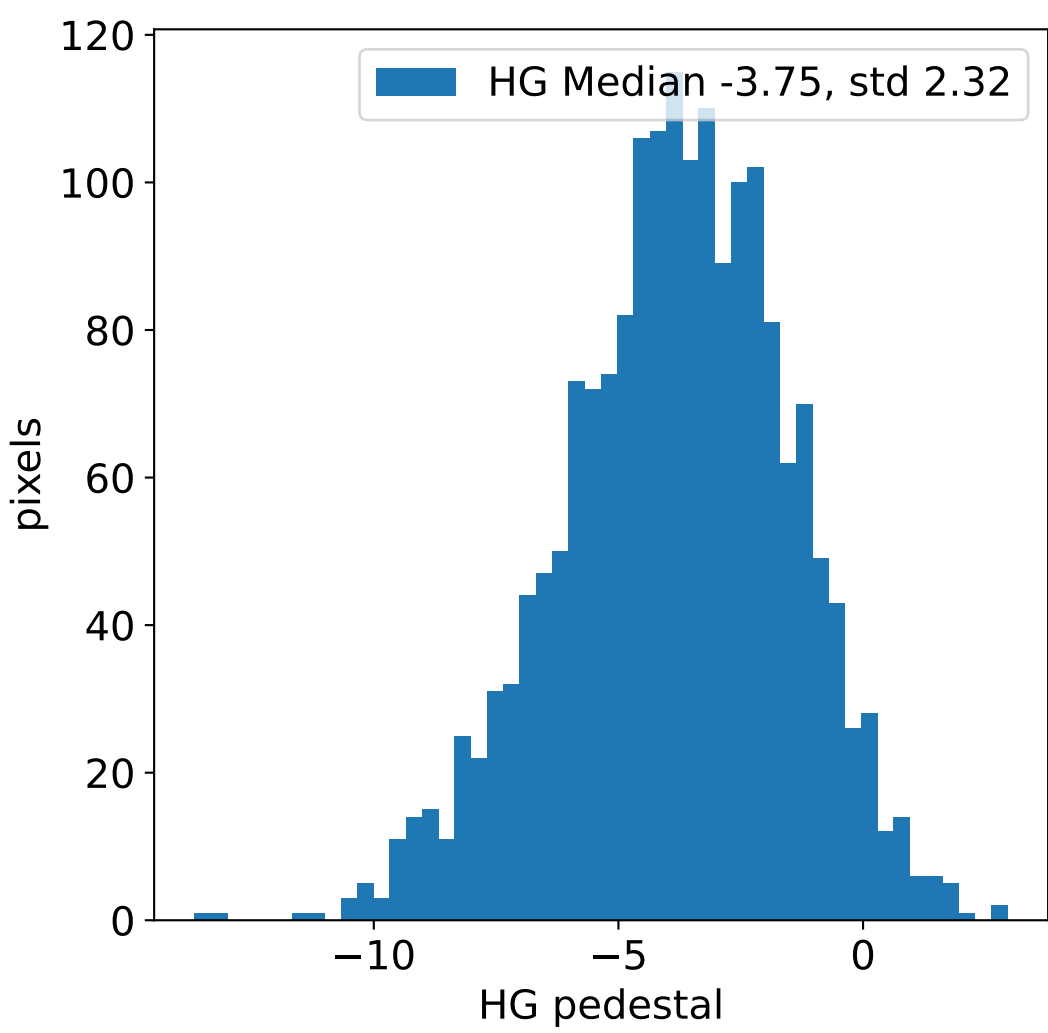

Run 16541, integration on 12 samples

Run 16541, pixel 0

Run 16541, pixel 0