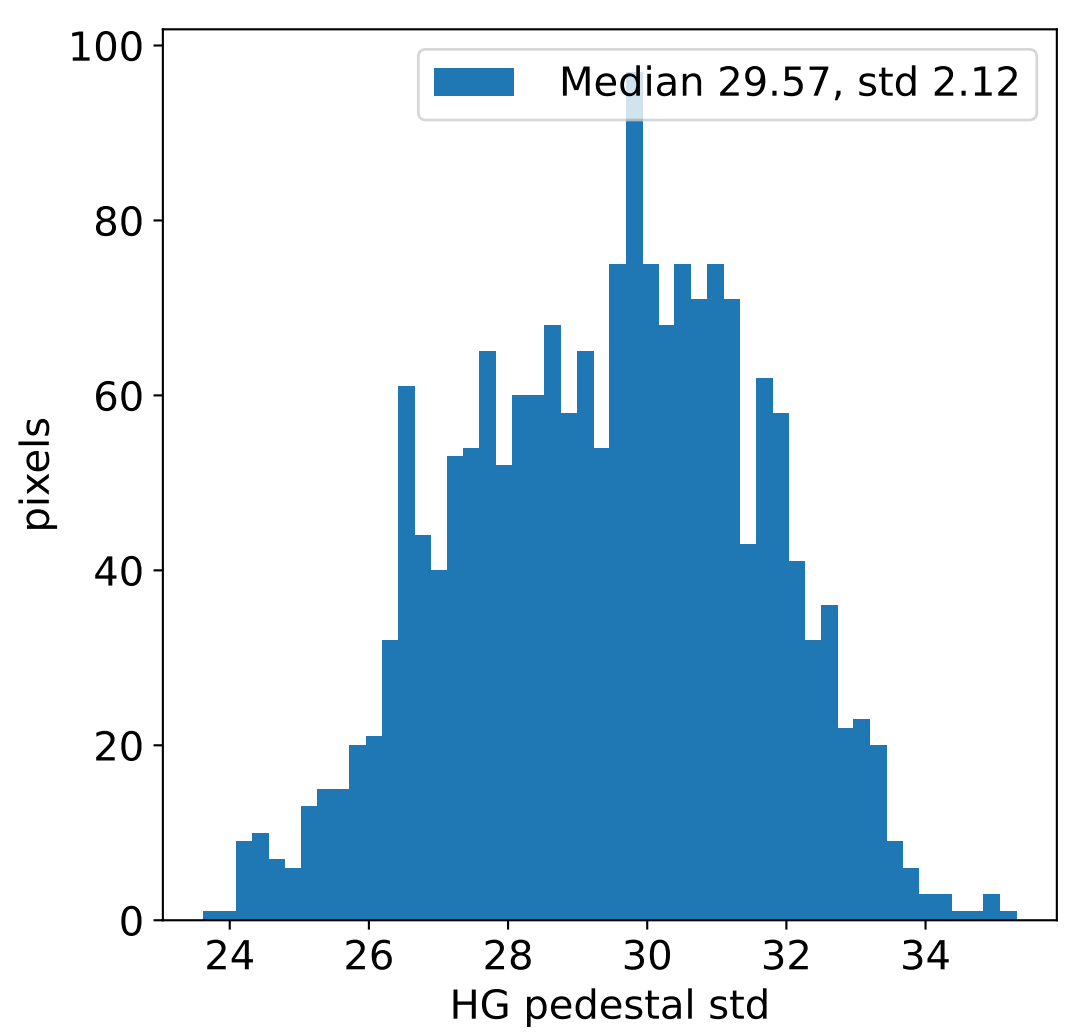

Run 16541, integration on 12 samples

Run 16541, pixel 0

Run 16541, pixel 0