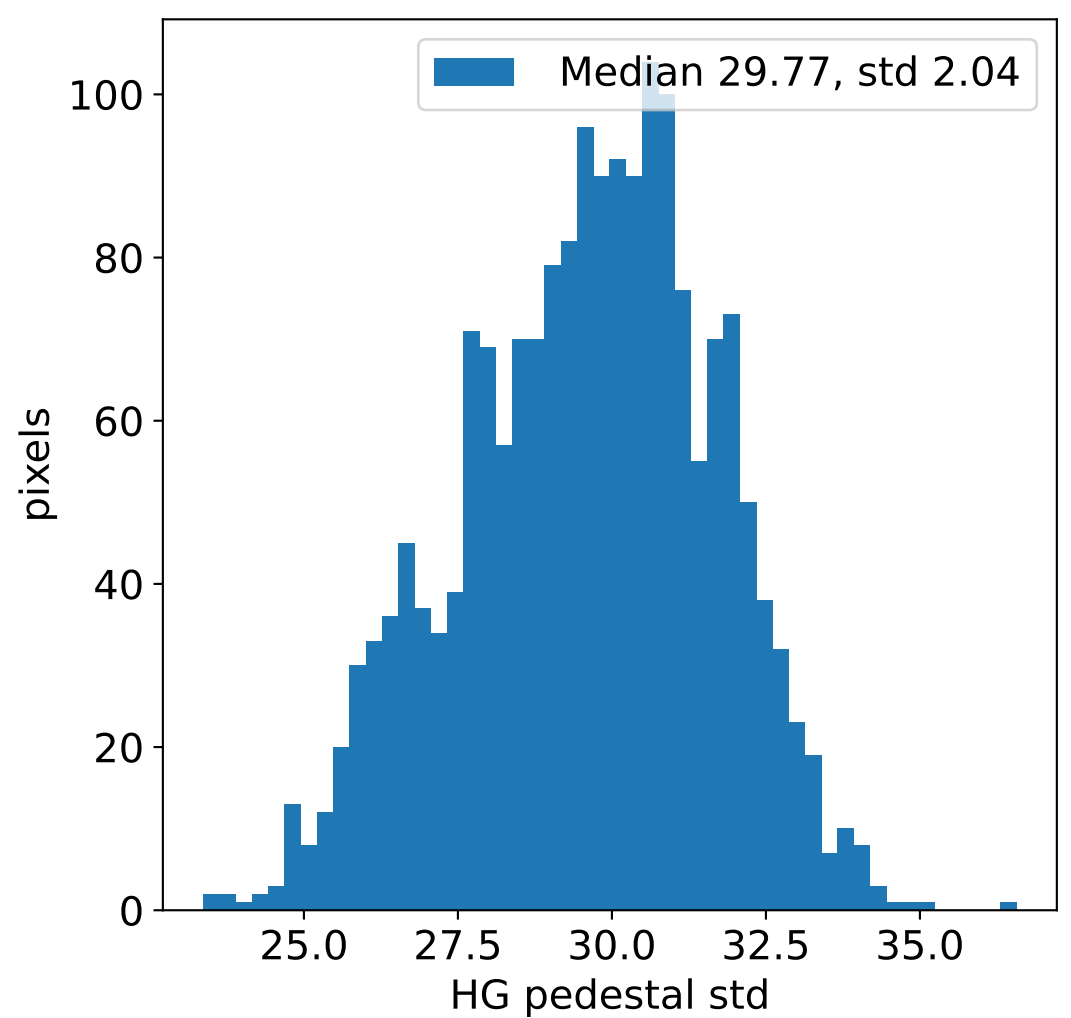

Run 16582, integration on 12 samples

Run 16582, pixel 0

Run 16582, pixel 0