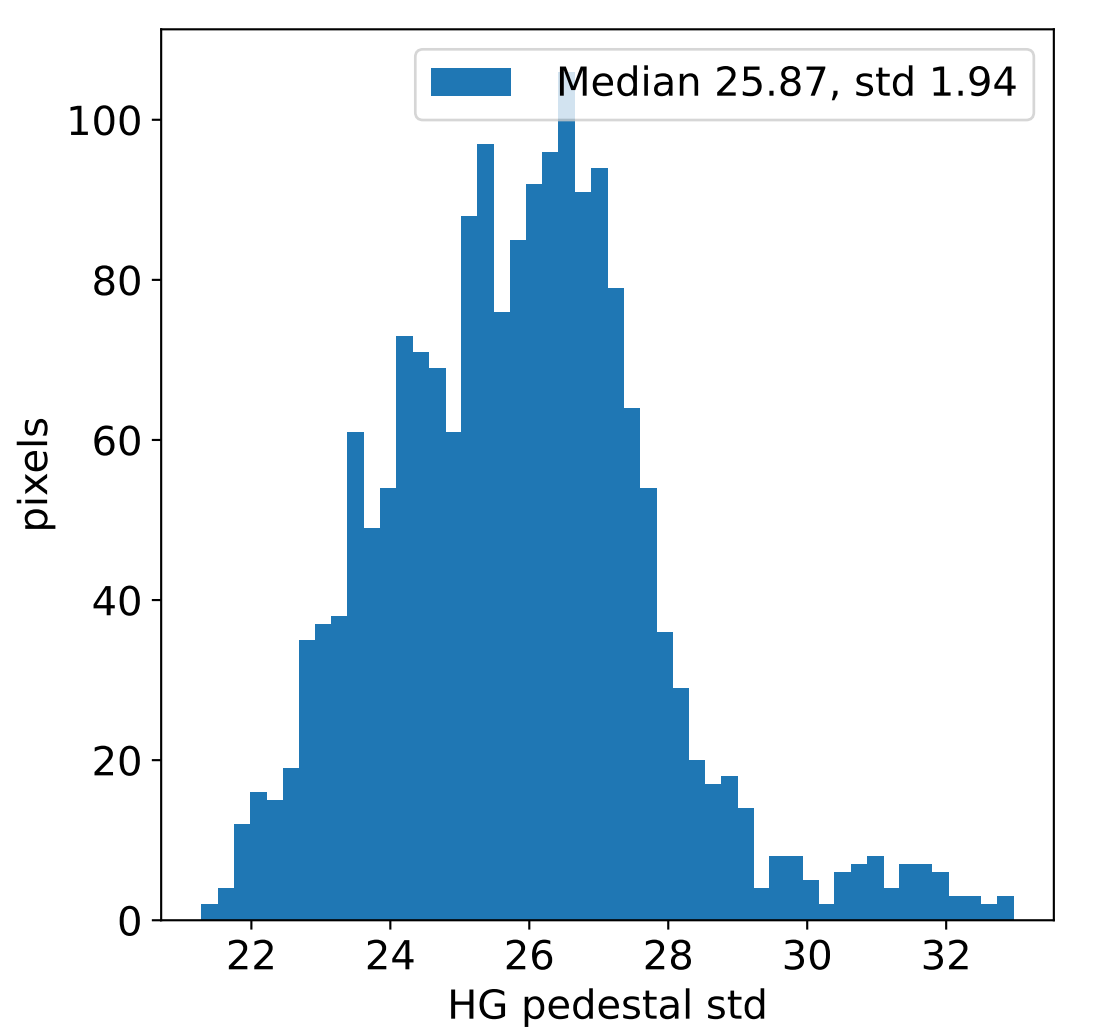

Run 16769, integration on 12 samples

Run 16769, pixel 0

Run 16769, pixel 0