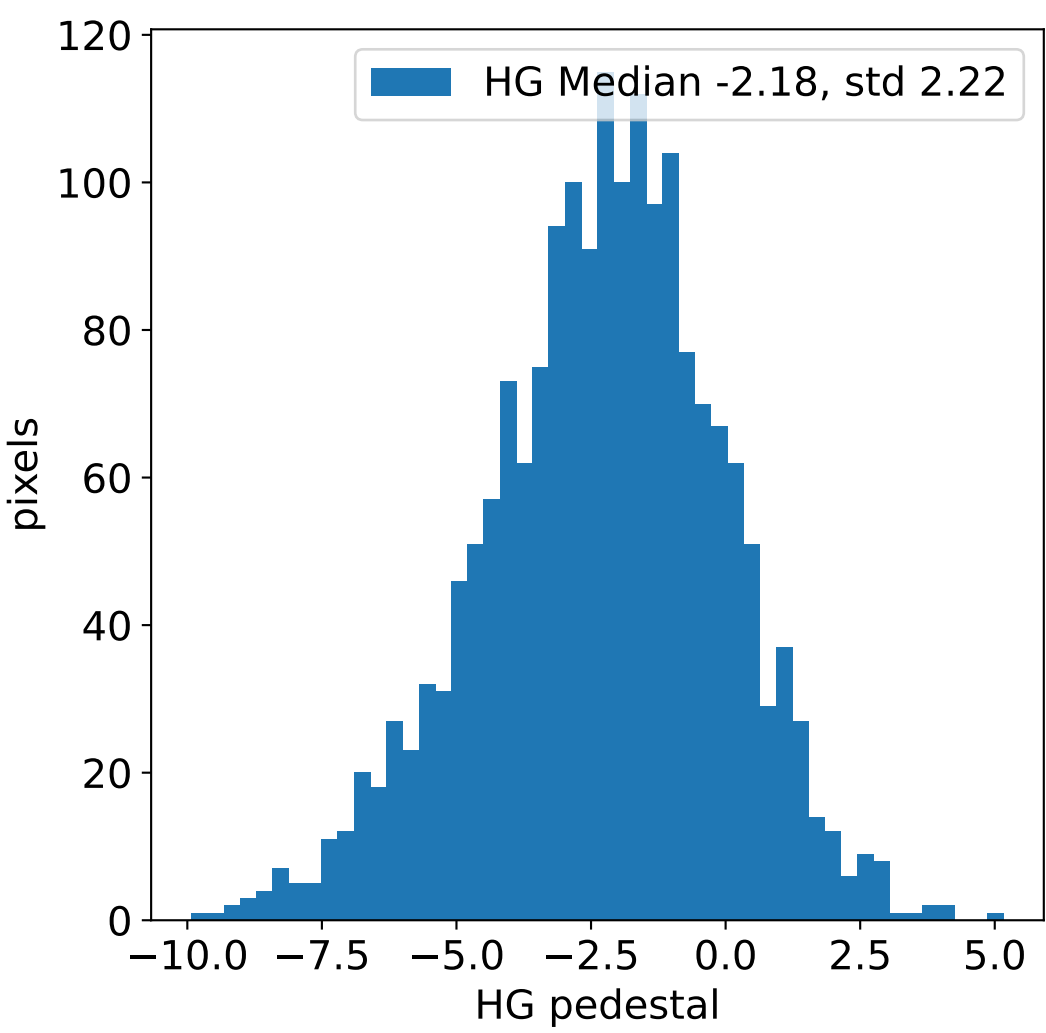

Run 16769, integration on 12 samples

Run 16769, pixel 0

Run 16769, pixel 0