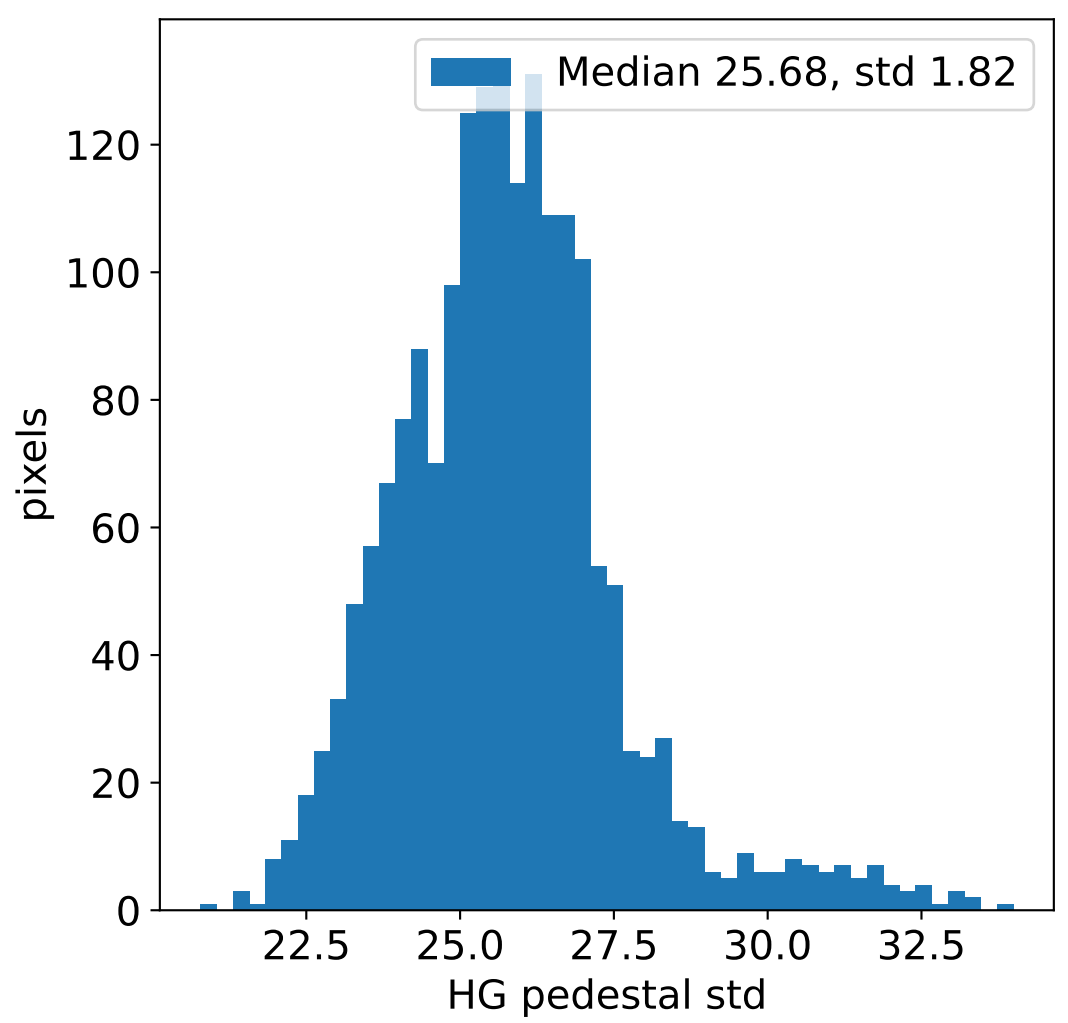

Run 16827, integration on 12 samples

Run 16827, pixel 0

Run 16827, pixel 0