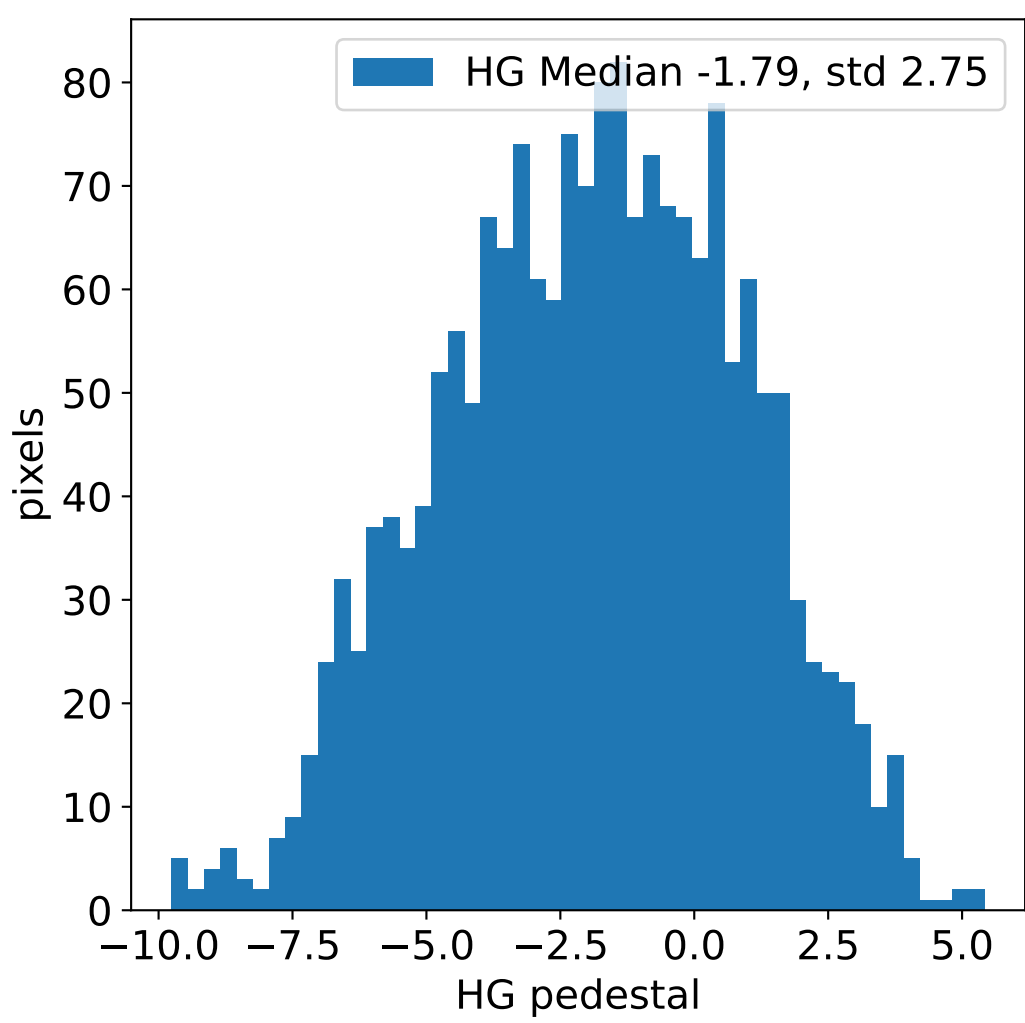

Run 16827, integration on 12 samples

Run 16827, pixel 0

Run 16827, pixel 0