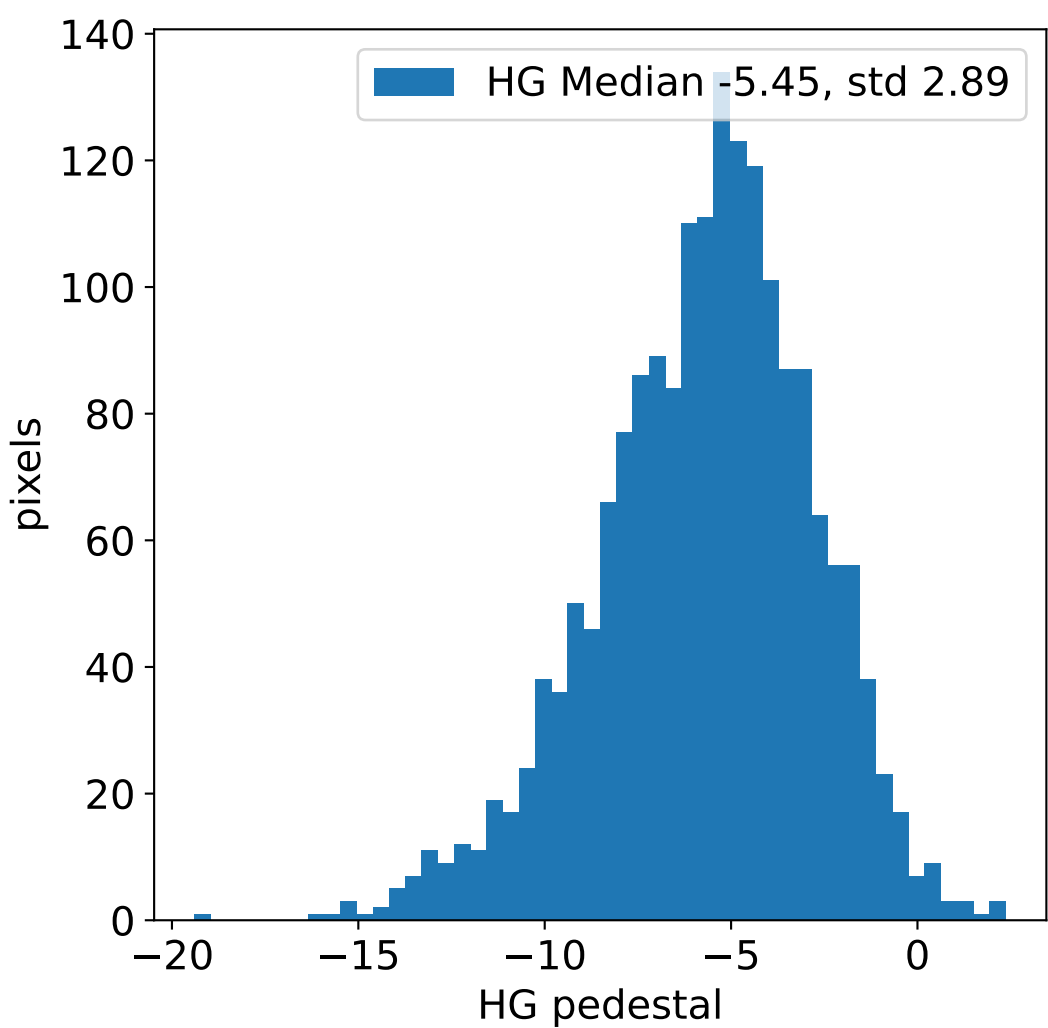

Run 16935, integration on 12 samples

Run 16935, pixel 0

Run 16935, pixel 0