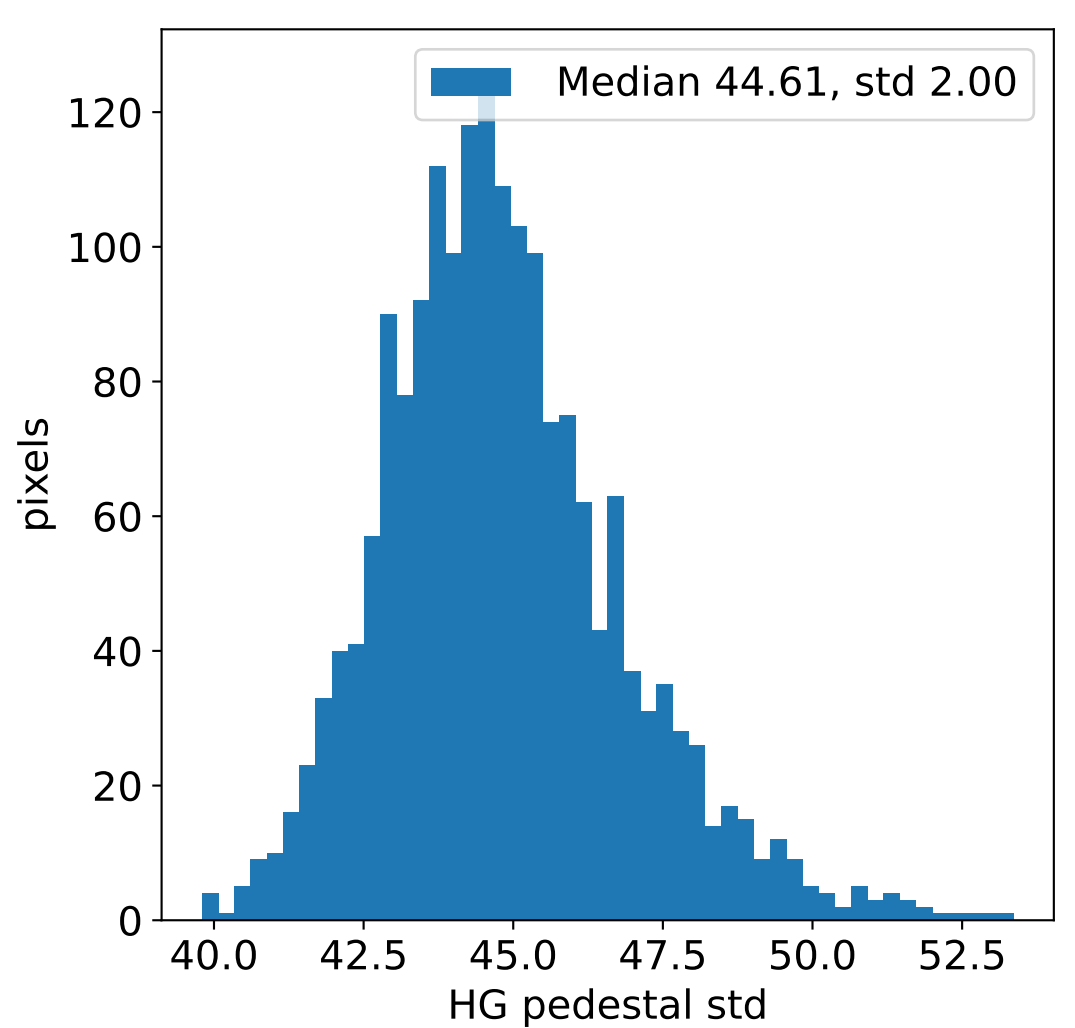

Run 16935, integration on 12 samples

Run 16935, pixel 0

Run 16935, pixel 0