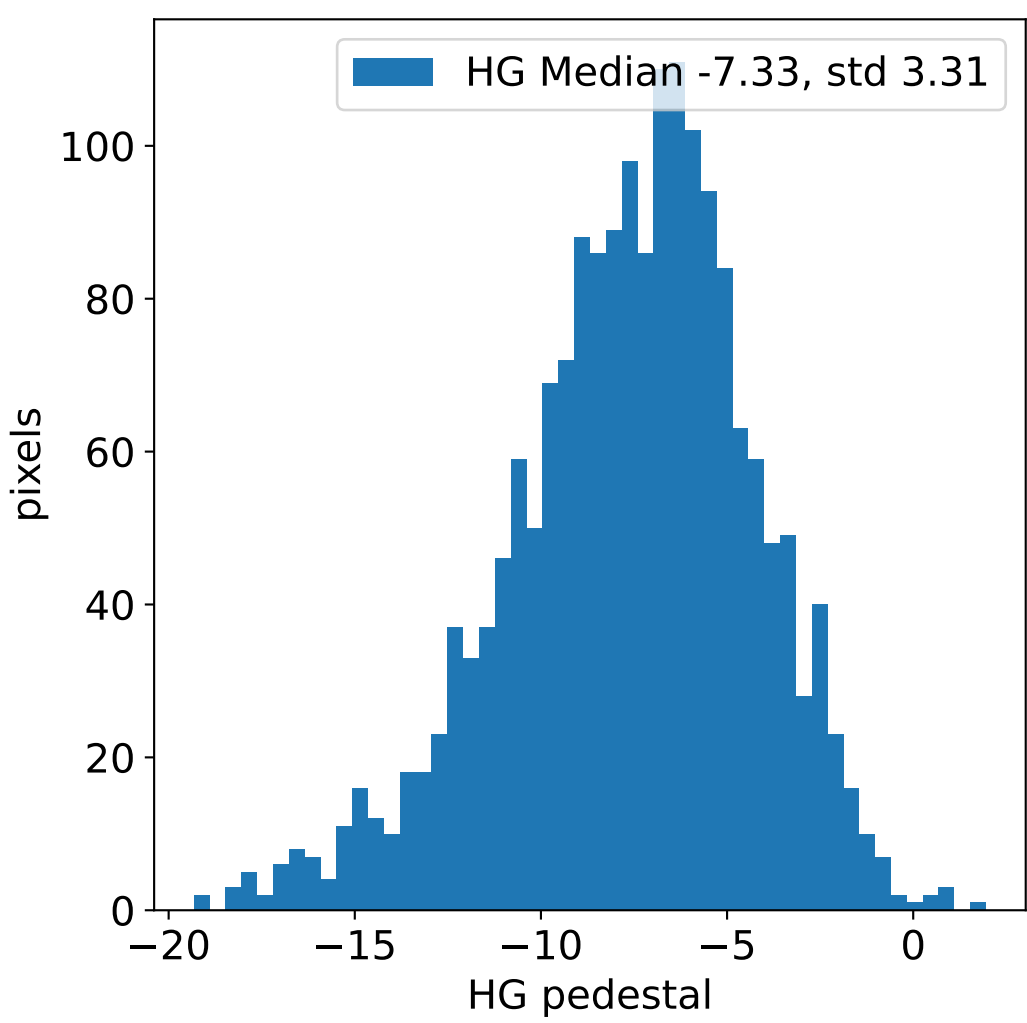

Run 16937, integration on 12 samples

Run 16937, pixel 0

Run 16937, pixel 0