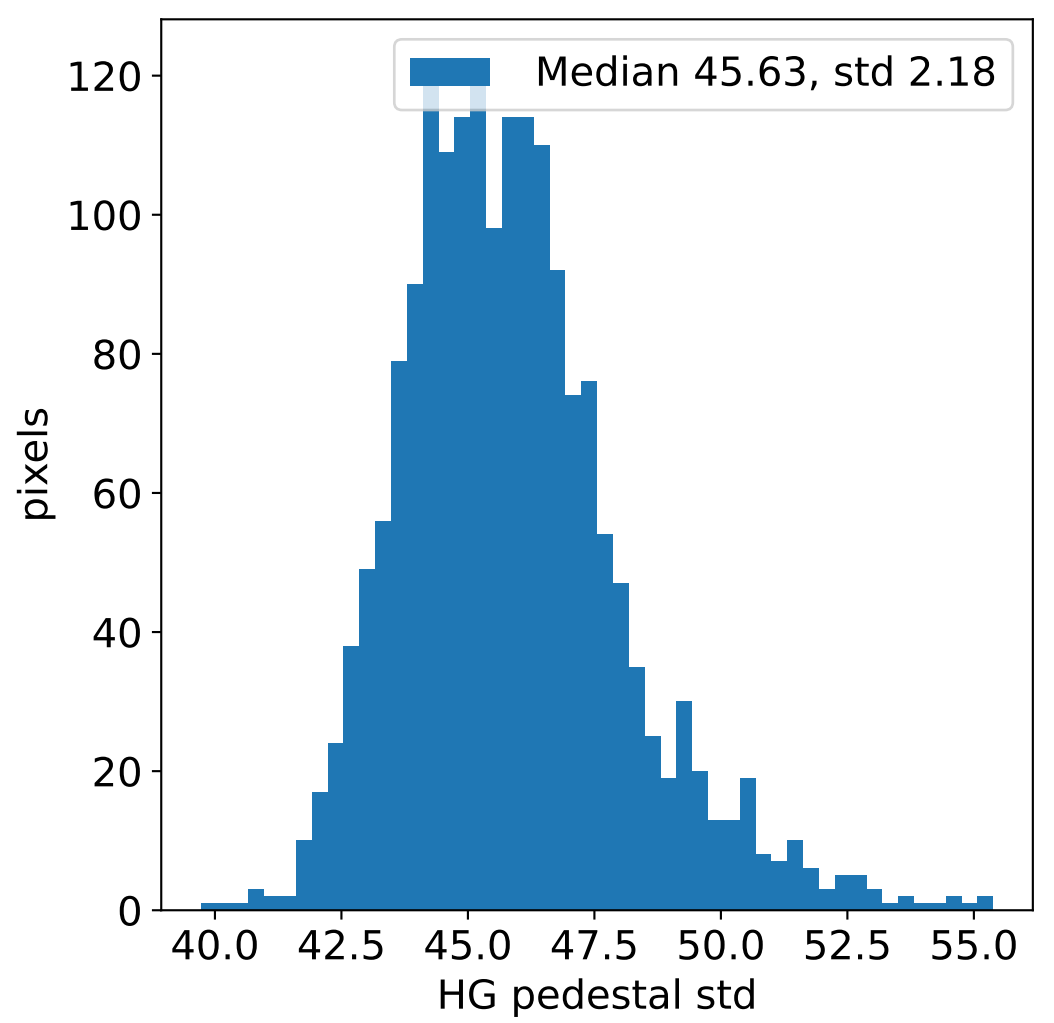

Run 16937, integration on 12 samples

Run 16937, pixel 0

Run 16937, pixel 0