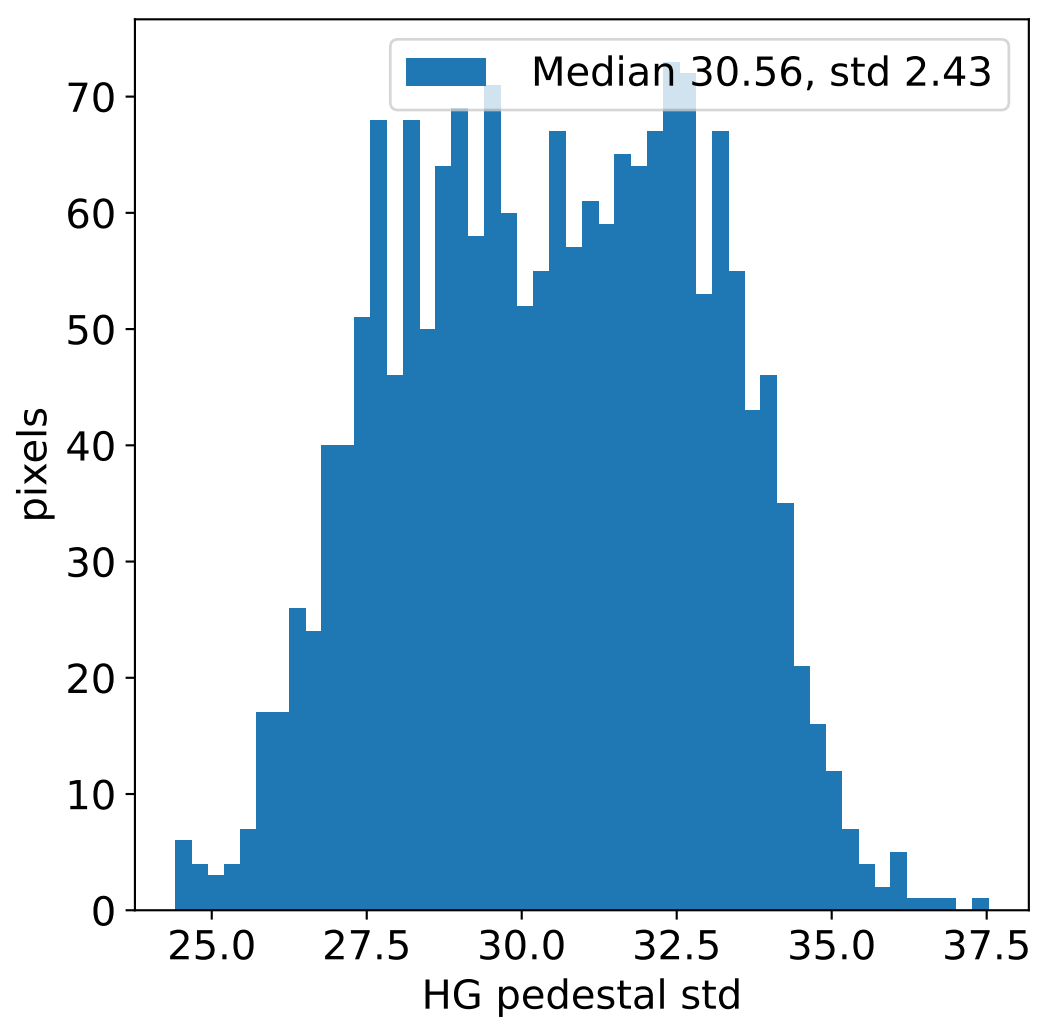

Run 16968, integration on 12 samples

Run 16968, pixel 0

Run 16968, pixel 0