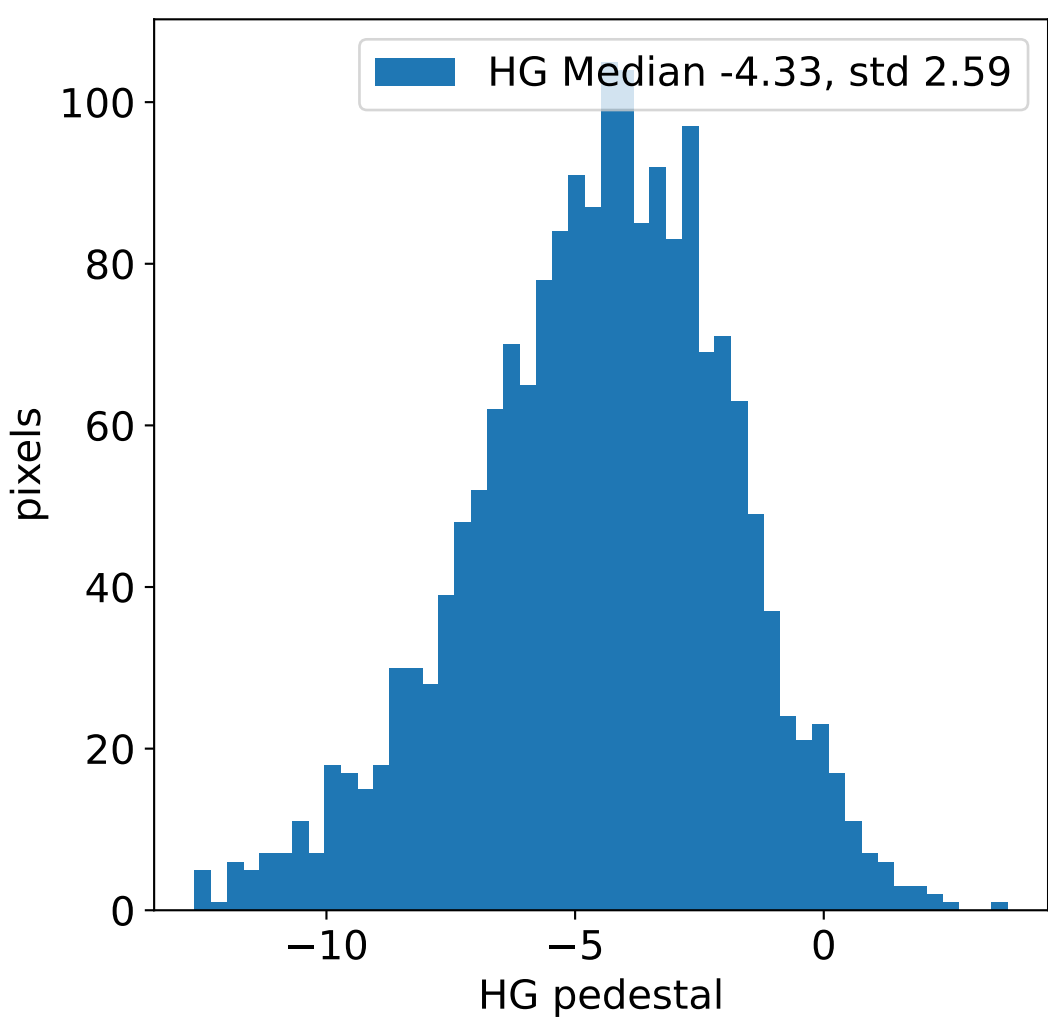

Run 16968, integration on 12 samples

Run 16968, pixel 0

Run 16968, pixel 0