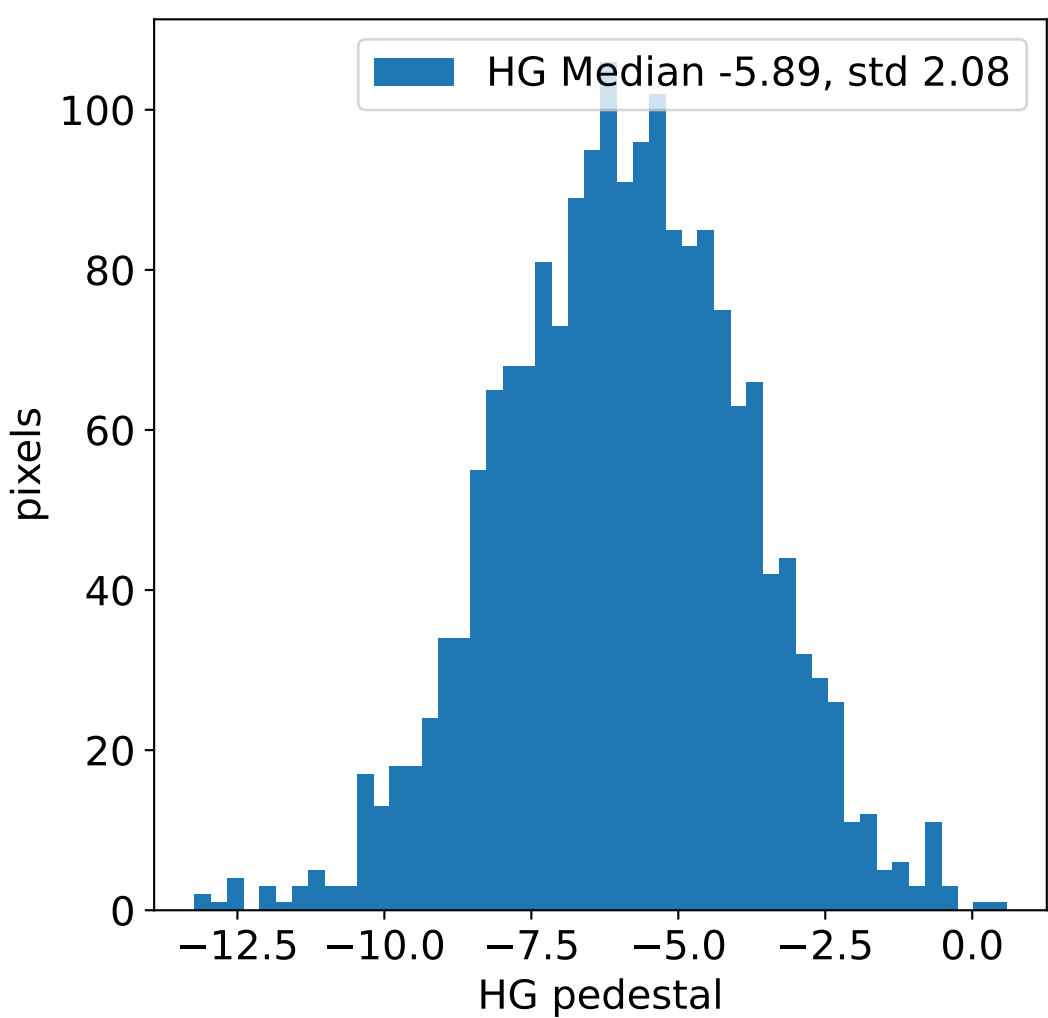

Run 17058, integration on 12 samples

Run 17058, pixel 0

Run 17058, pixel 0