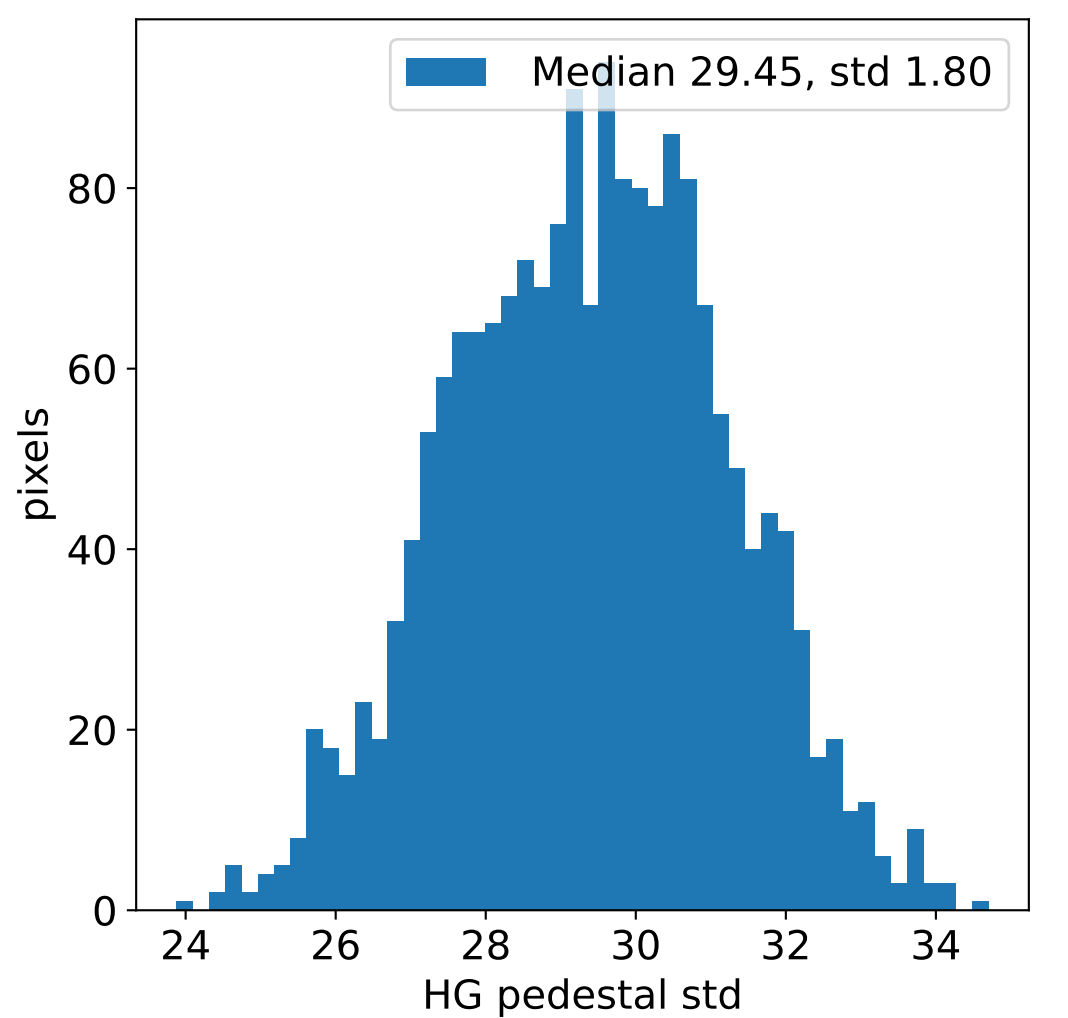

Run 17058, integration on 12 samples

Run 17058, pixel 0

Run 17058, pixel 0