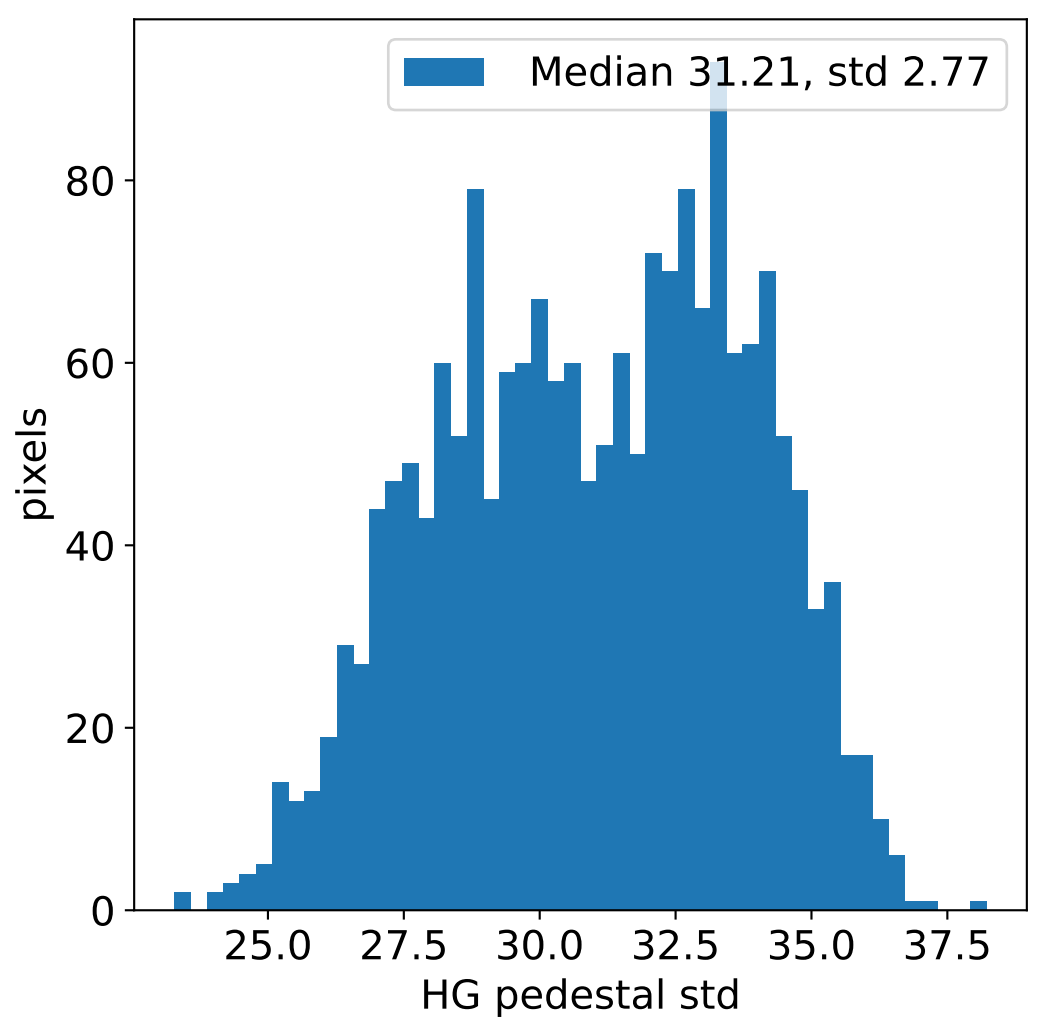

Run 17122, integration on 12 samples

Run 17122, pixel 0

Run 17122, pixel 0