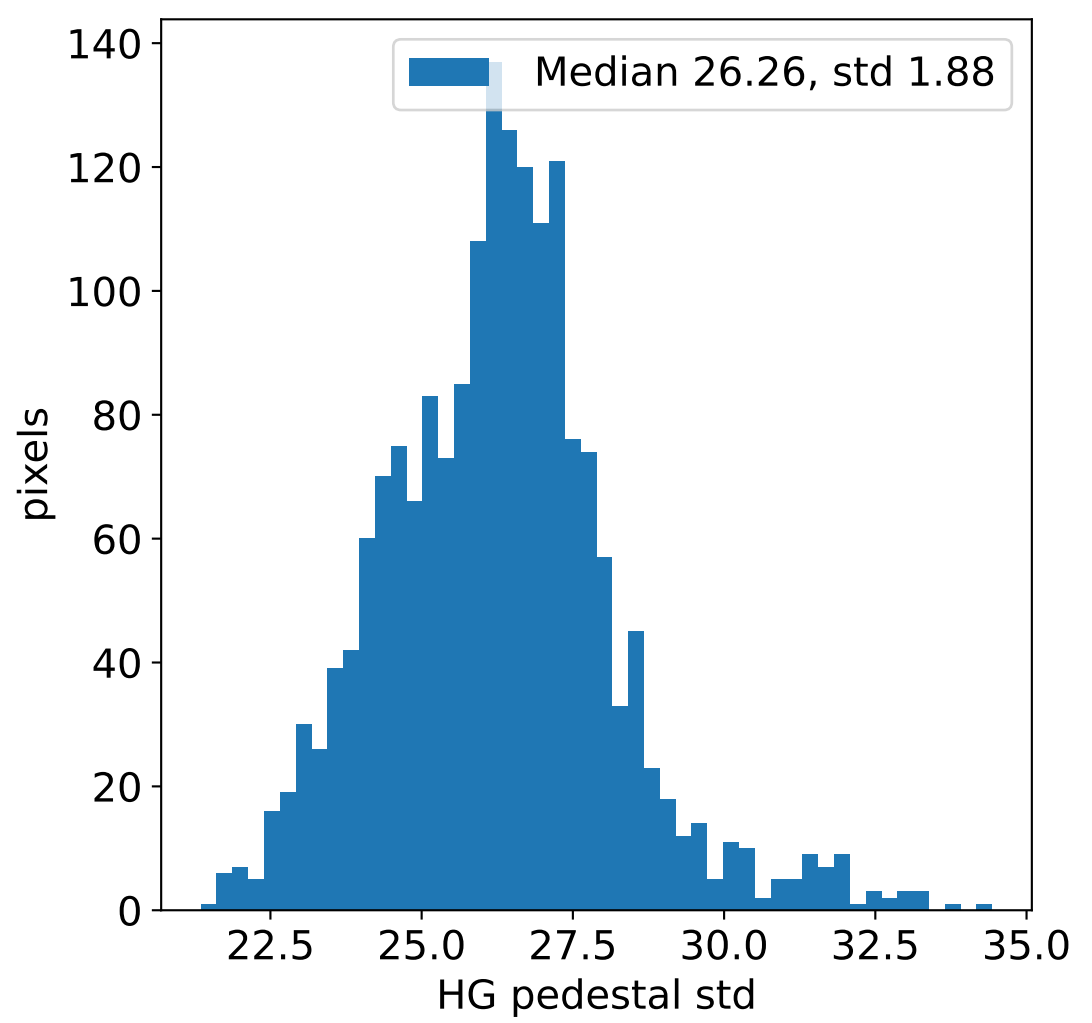

Run 17158, integration on 12 samples

Run 17158, pixel 0

Run 17158, pixel 0