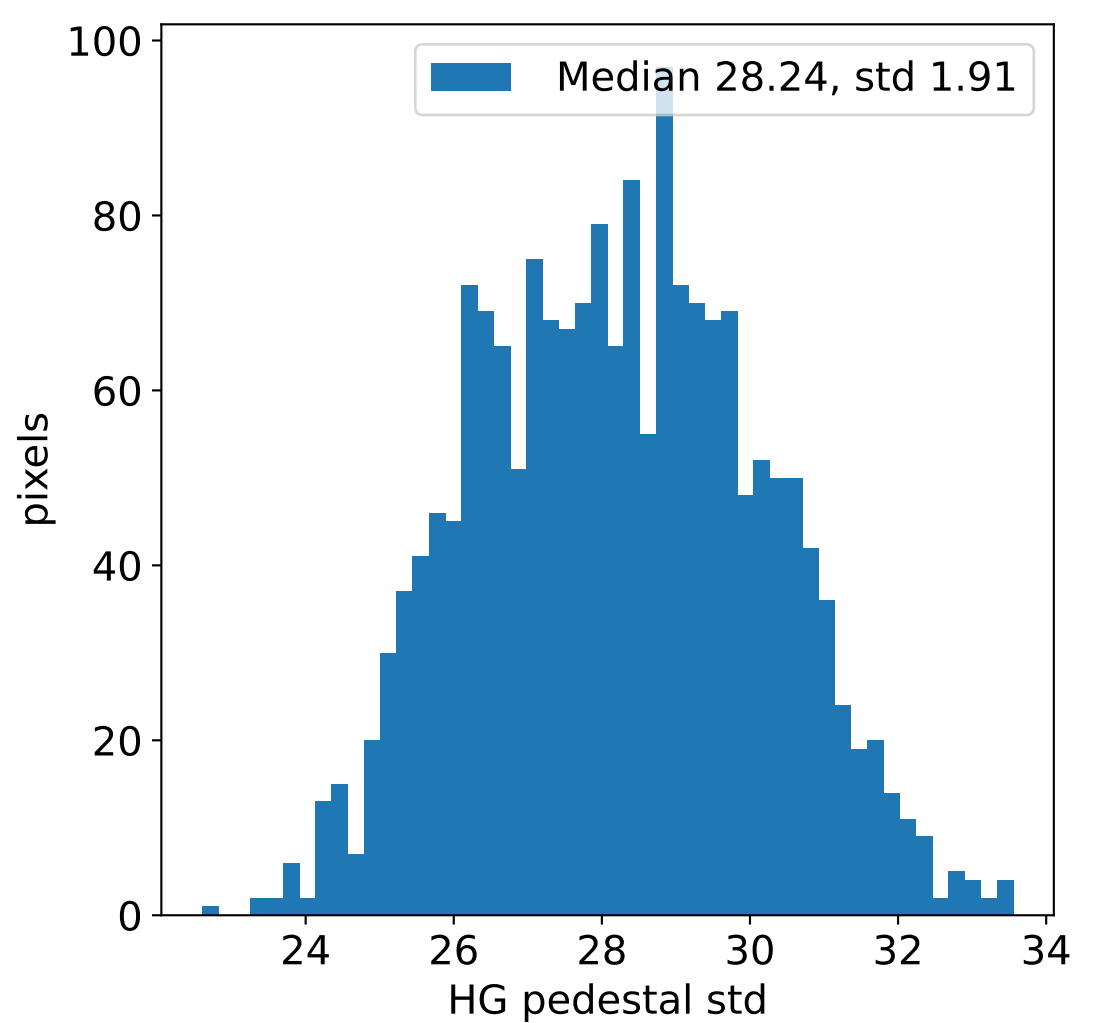

Run 17187, integration on 12 samples

Run 17187, pixel 0

Run 17187, pixel 0