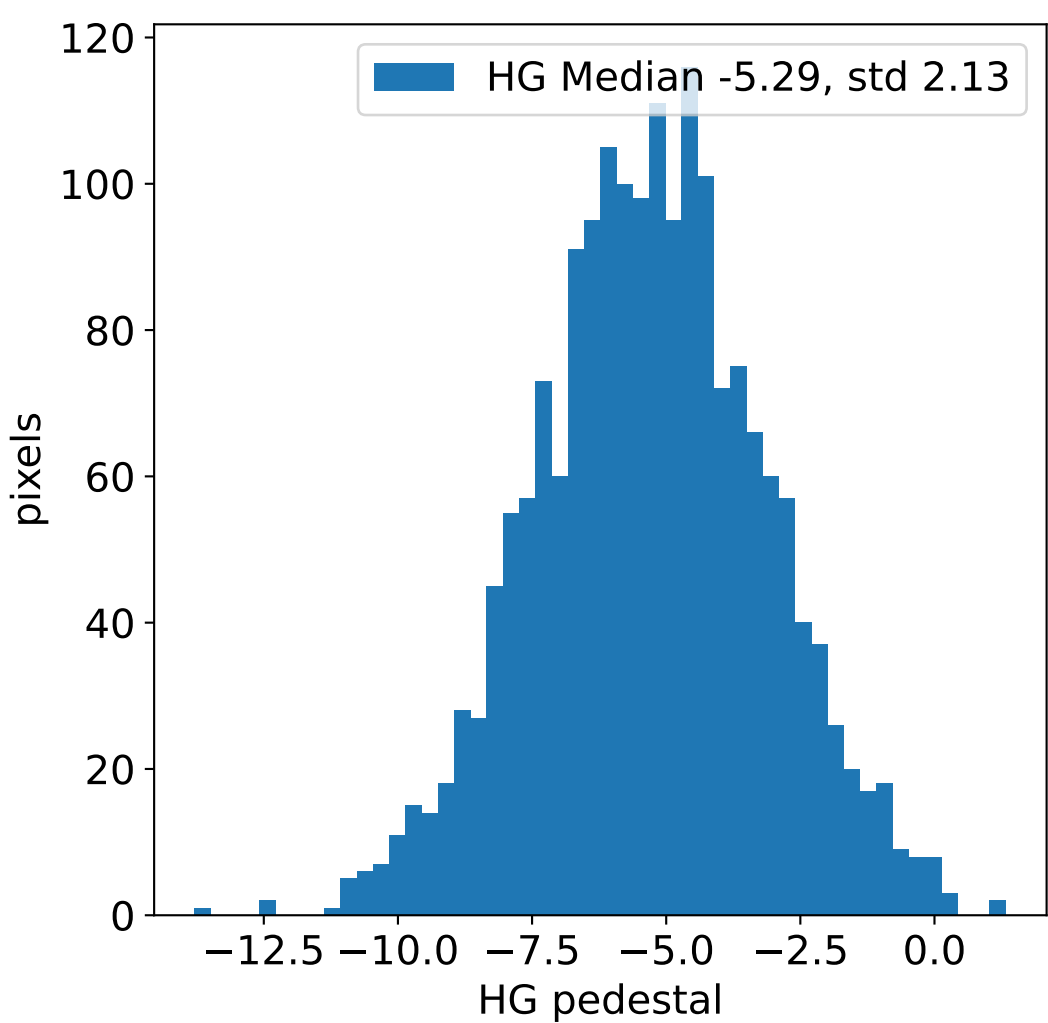

Run 17187, integration on 12 samples

Run 17187, pixel 0

Run 17187, pixel 0