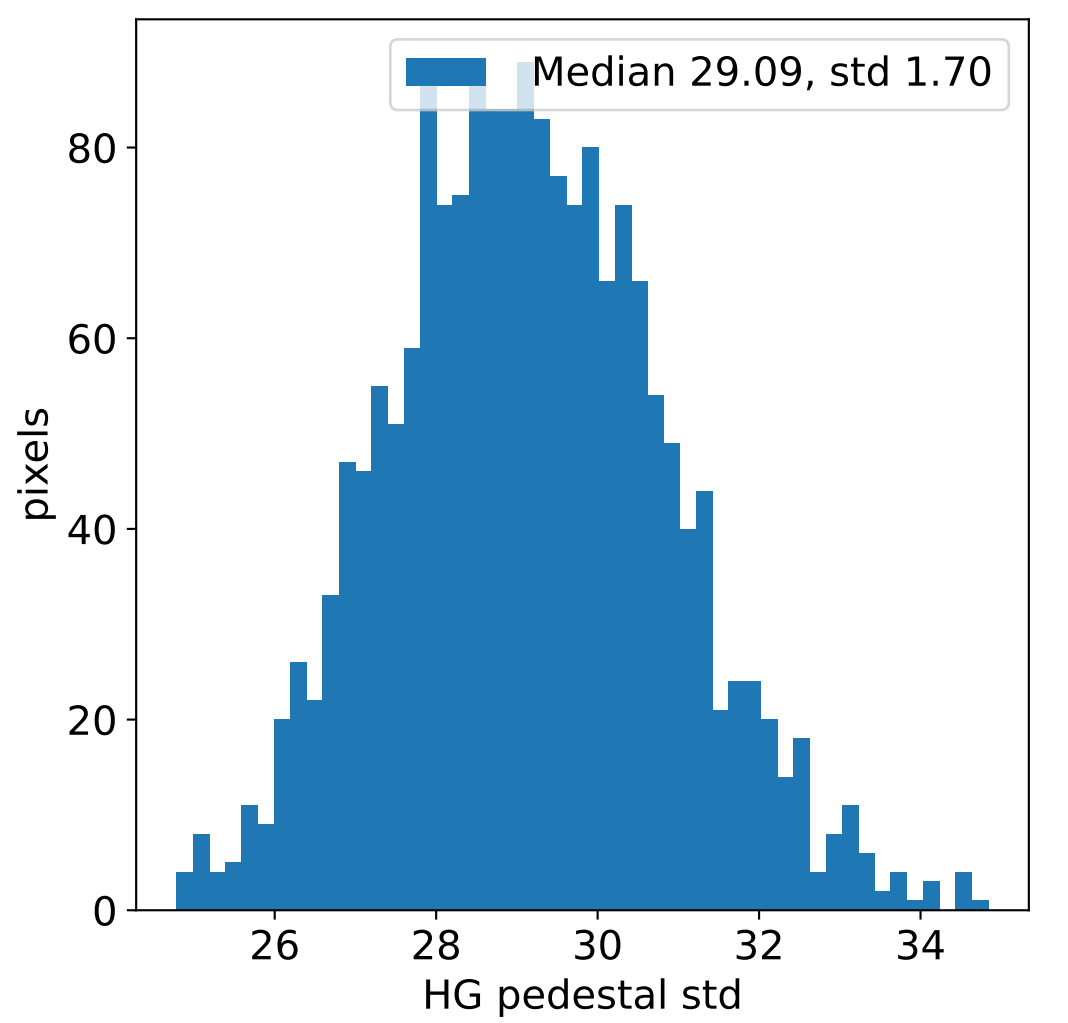

Run 17196, integration on 12 samples

Run 17196, pixel 0

Run 17196, pixel 0