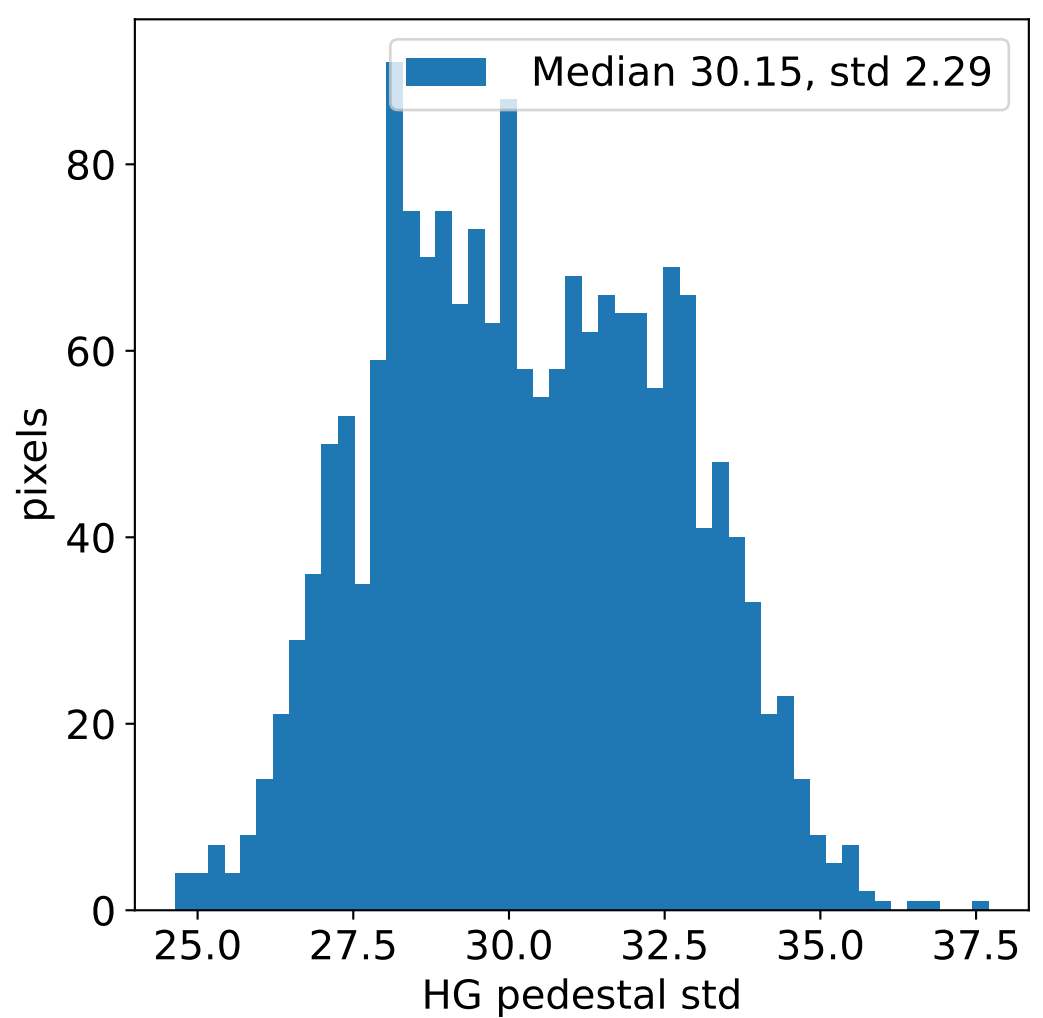

Run 17207, integration on 12 samples

Run 17207, pixel 0

Run 17207, pixel 0