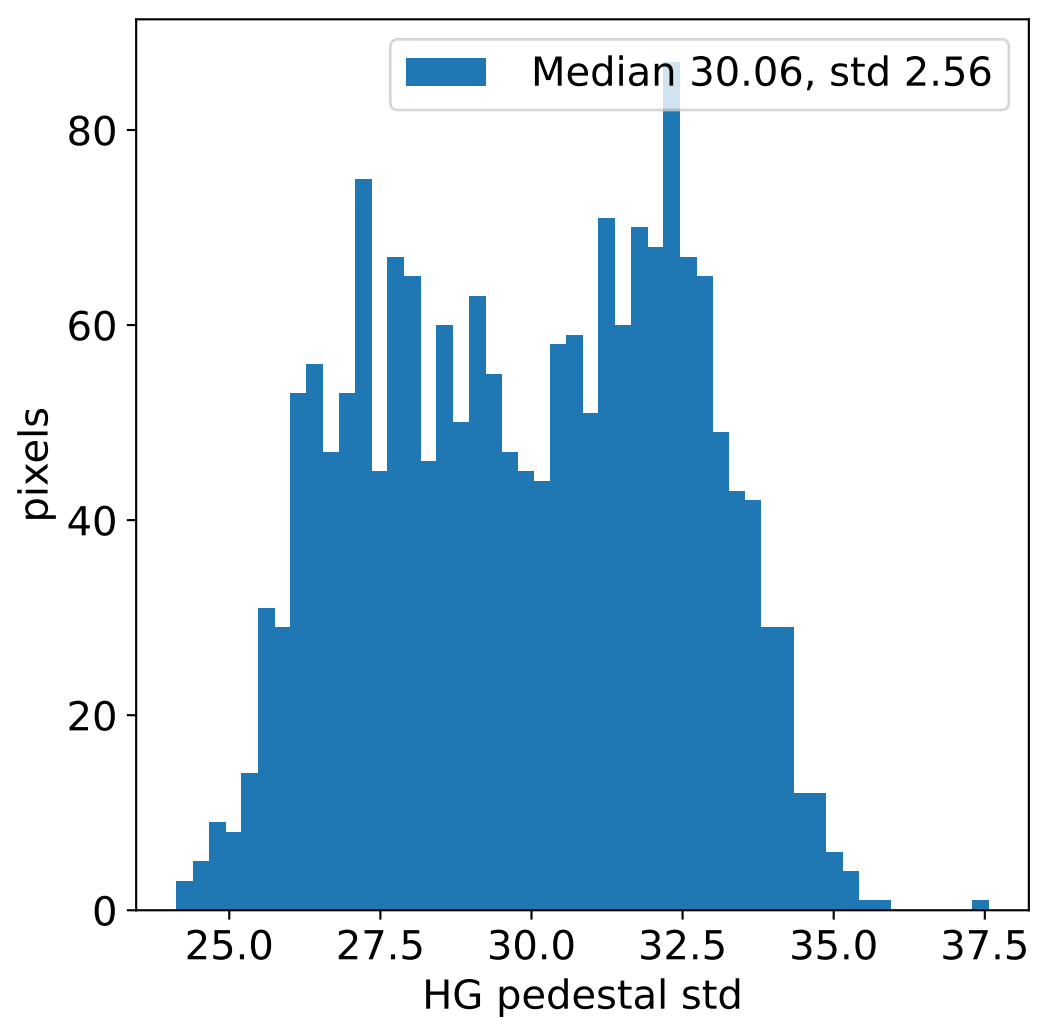

Run 17276, integration on 12 samples

Run 17276, pixel 0

Run 17276, pixel 0