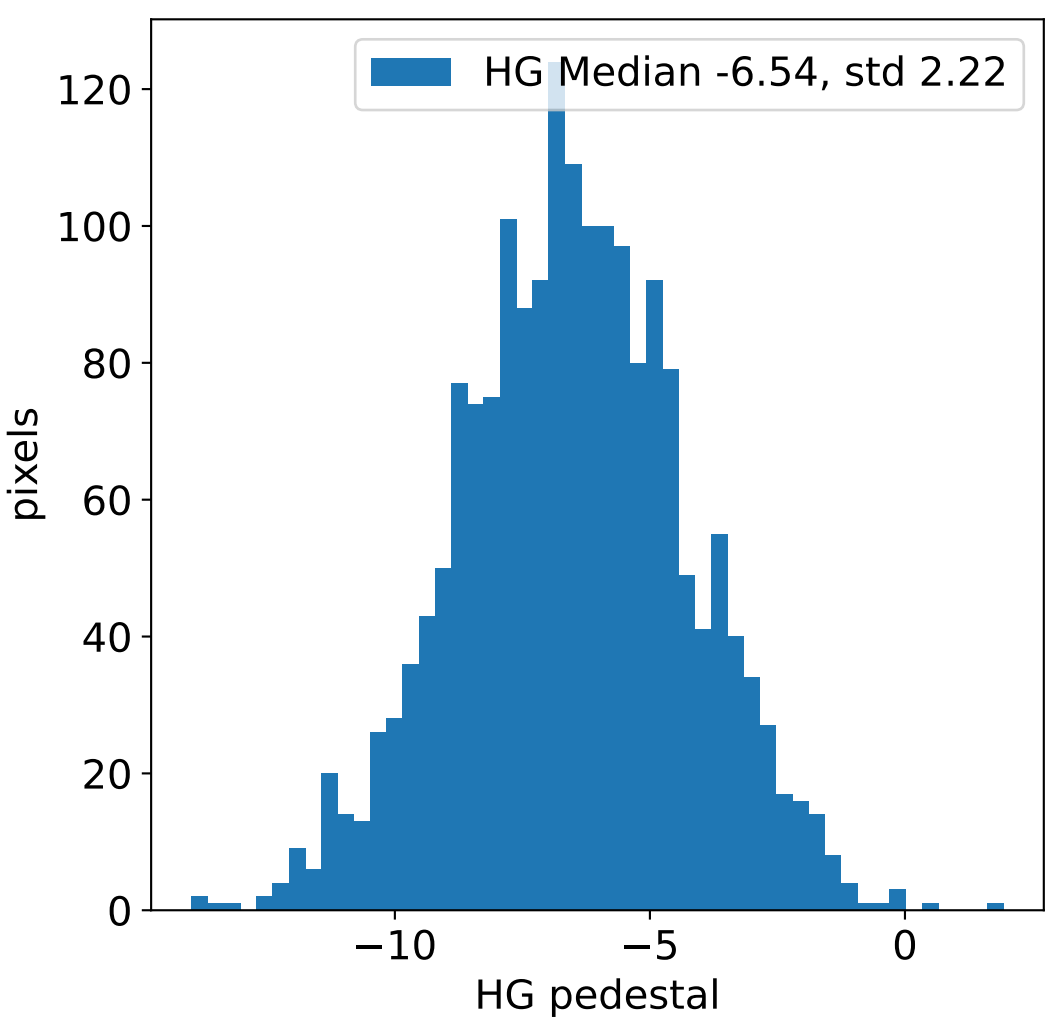

Run 17347, integration on 12 samples

Run 17347, pixel 0

Run 17347, pixel 0