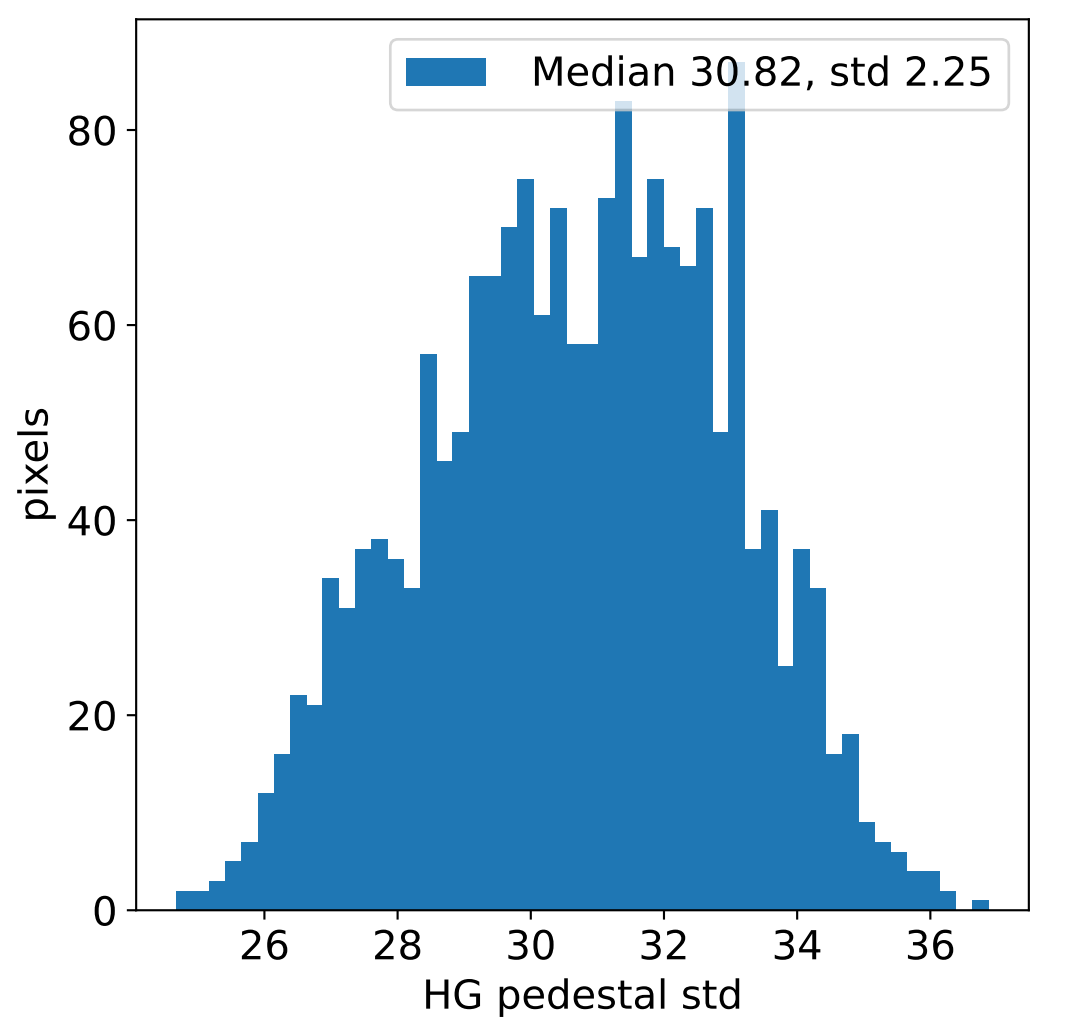

Run 17347, integration on 12 samples

Run 17347, pixel 0

Run 17347, pixel 0