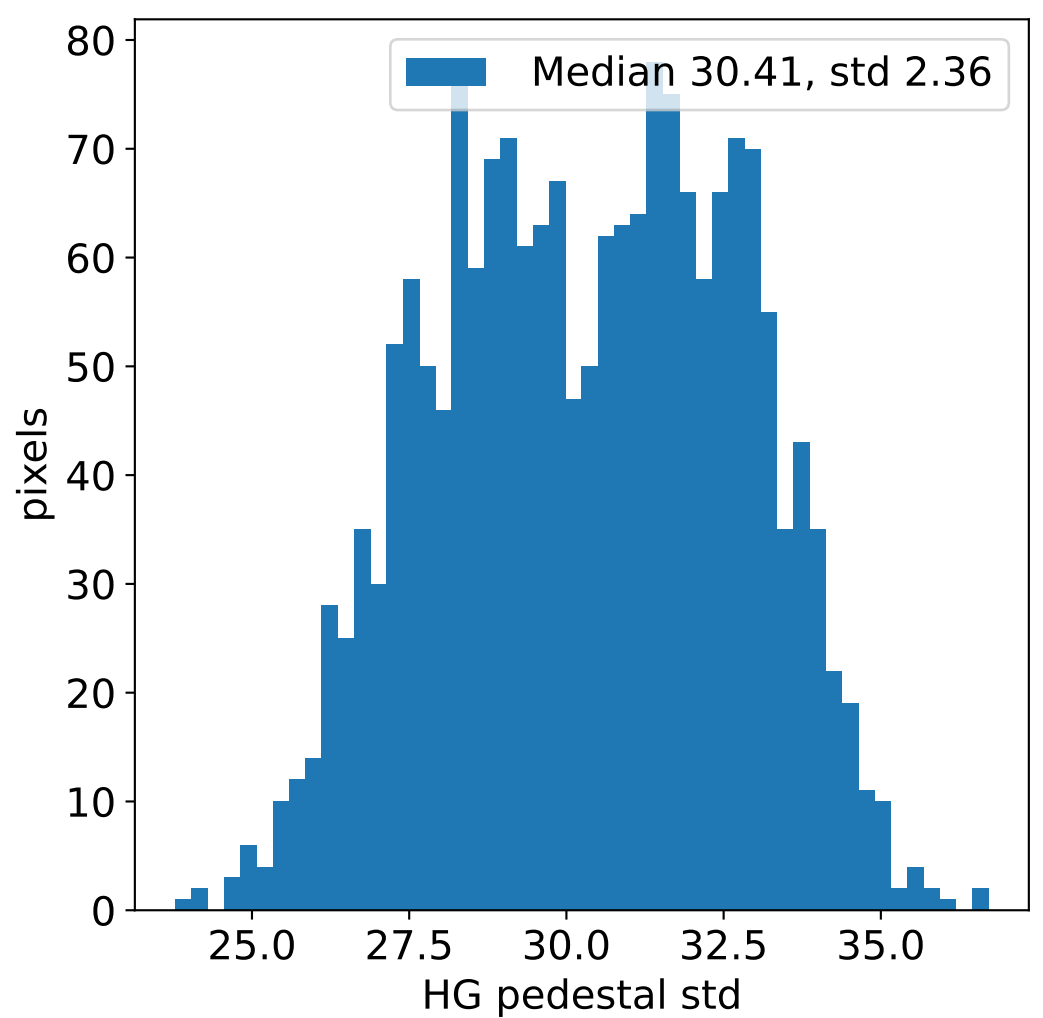

Run 17380, integration on 12 samples

Run 17380, pixel 0

Run 17380, pixel 0