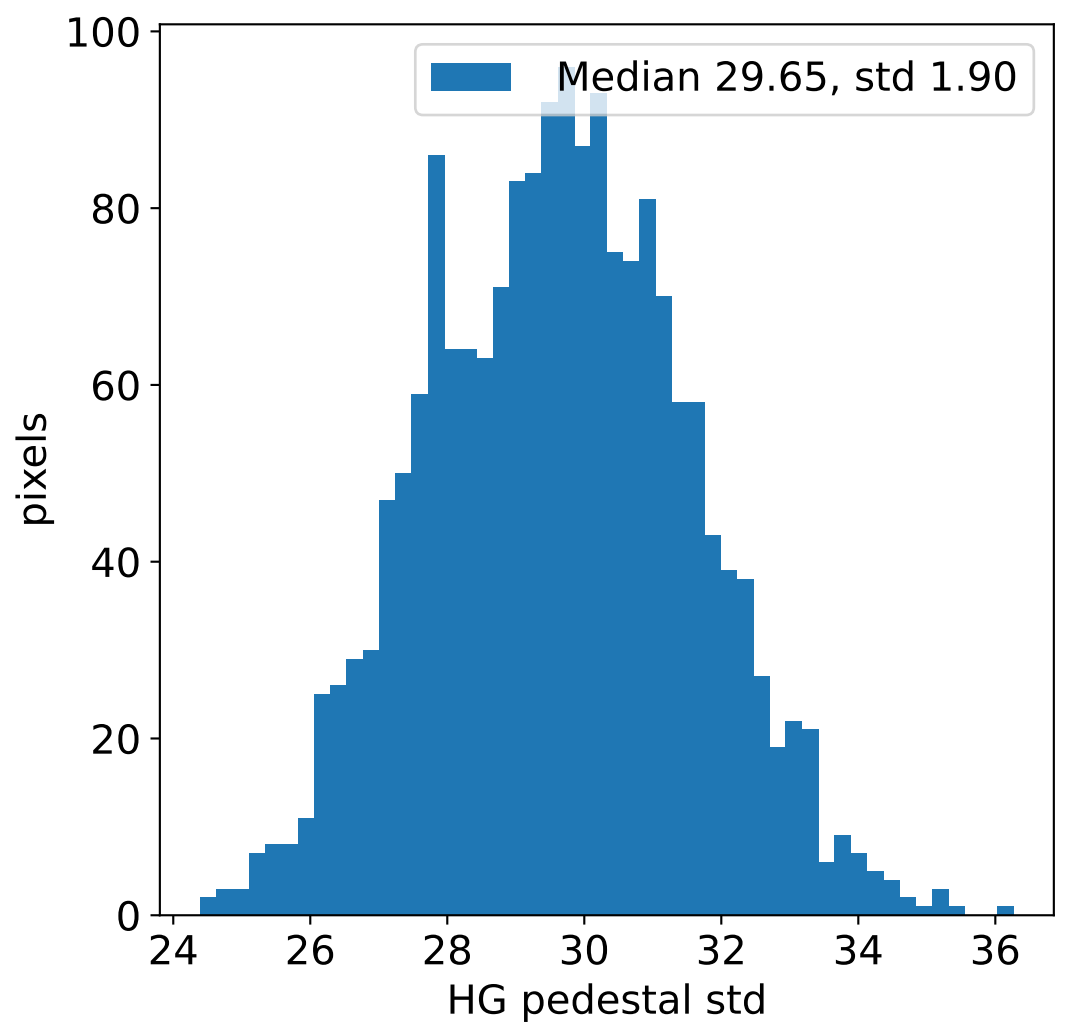

Run 17438, integration on 12 samples

Run 17438, pixel 0

Run 17438, pixel 0