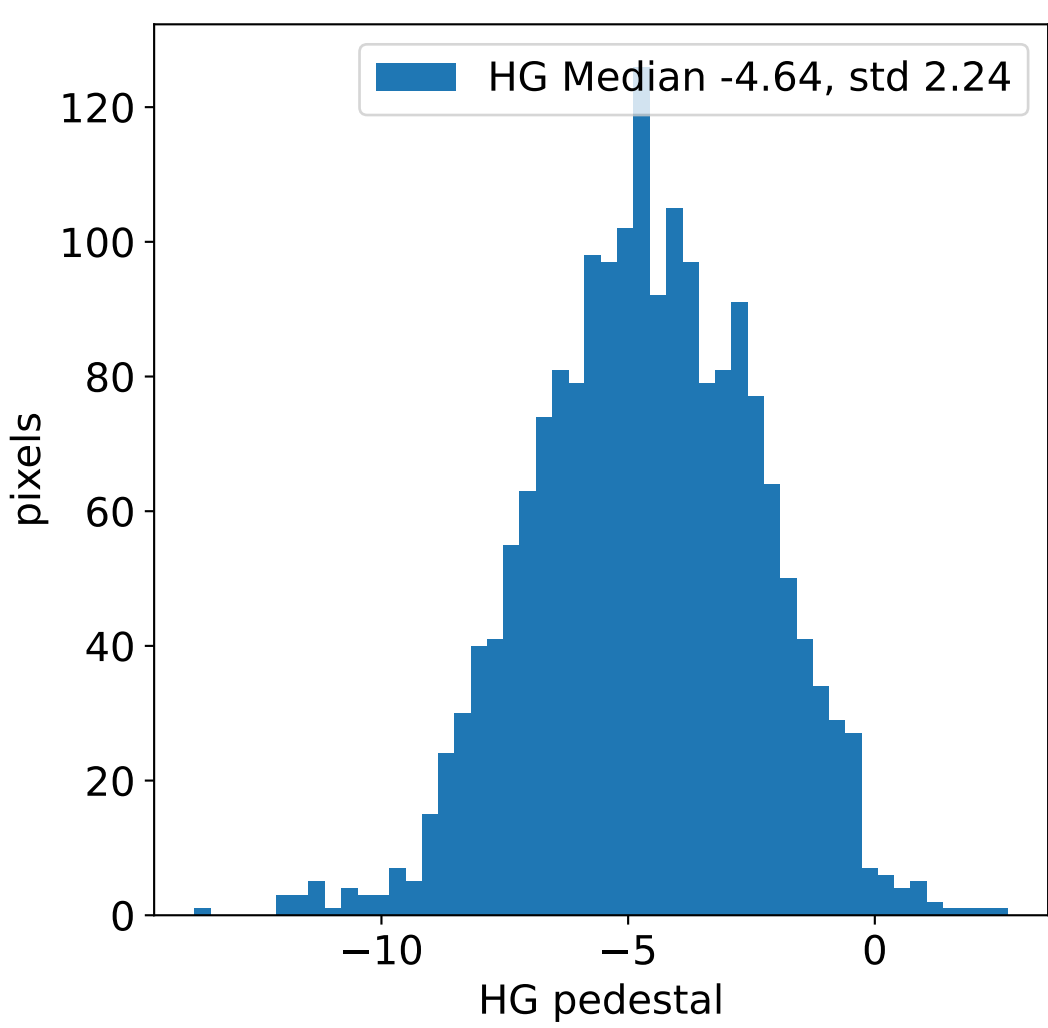

Run 17438, integration on 12 samples

Run 17438, pixel 0

Run 17438, pixel 0