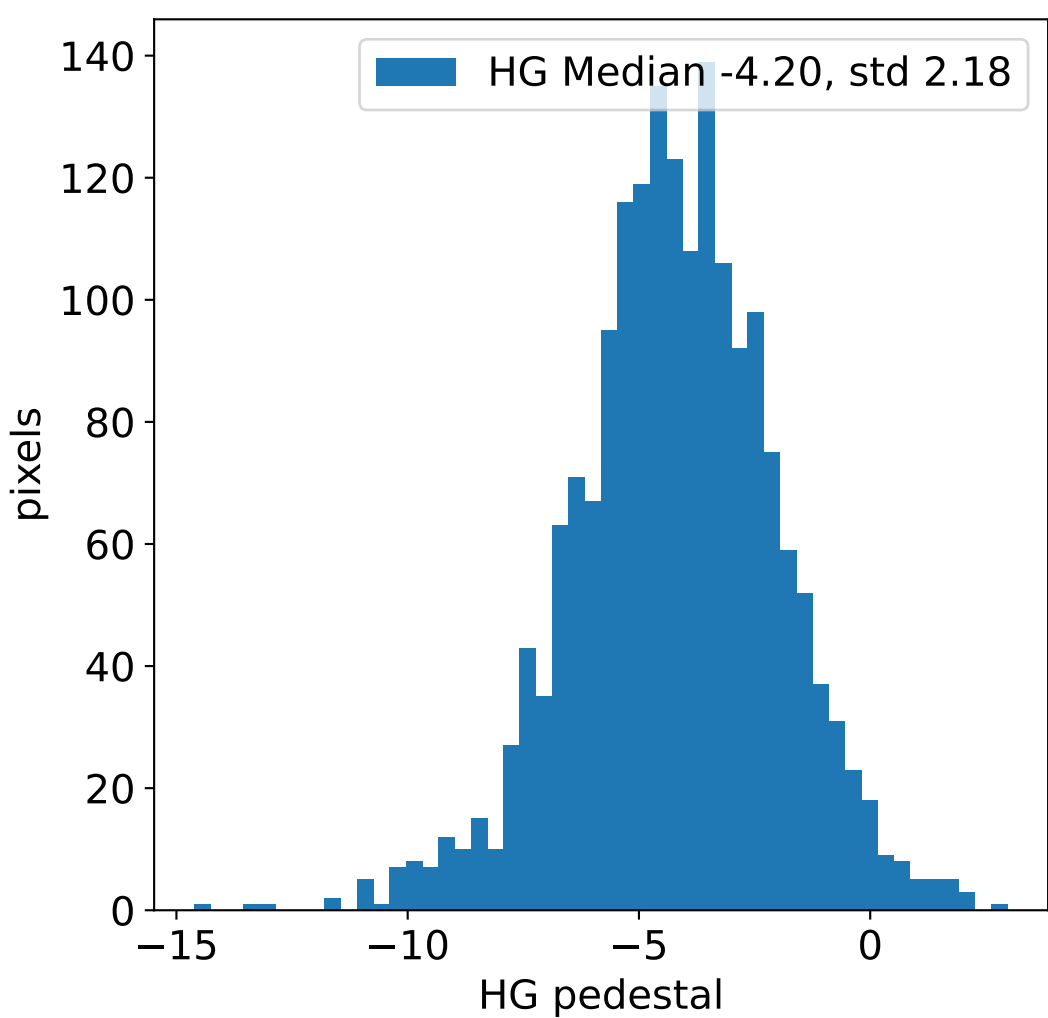

Run 17484, integration on 12 samples

Run 17484, pixel 0

Run 17484, pixel 0