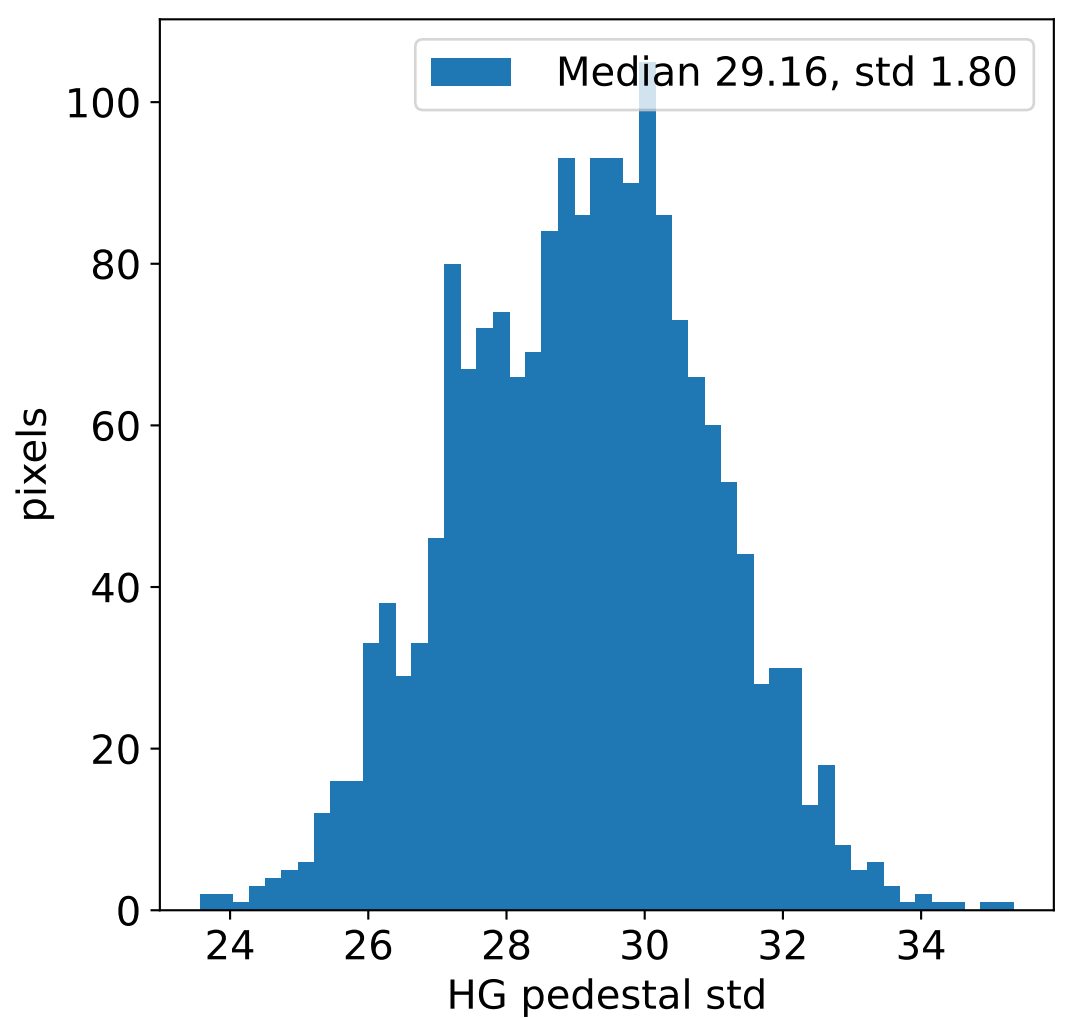

Run 17484, integration on 12 samples

Run 17484, pixel 0

Run 17484, pixel 0